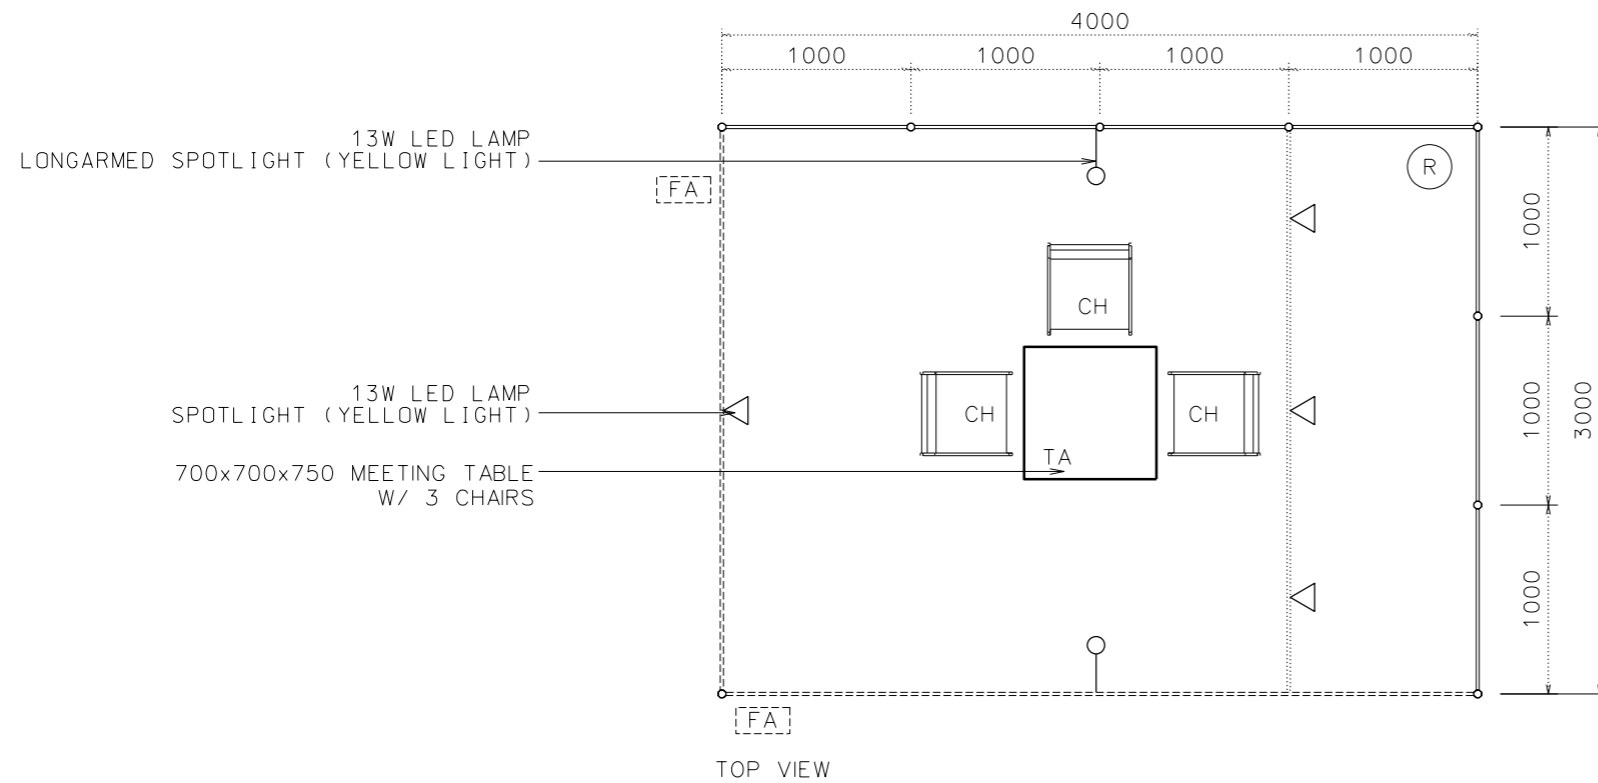

4M x 3M BASIC LEFT CORNER BOOTH

SHELL BOOTH FACILITIES

LEGEND	DESCRIPTION	
	MEETING TABLE 700X 700 X750MM (LXWXH)	1
	BLACK LEATHER CHAIR	3
[FA]	COMPANY FASCIA	2
	13W LED LAMP LONGARMED SPOTLIGHT (YELLOW LIGHT)	2
	13W LED LAMP SPOTLIGHT (YELLOW LIGHT)	4
	CARPET	12 SQM
-----	CEILING BEAM	3M
(R)	RUBBISH BIN	1

FILE PATH - I:\o-Booth drawing\0427 Print_packaging\CR INTERNAL USE\Basic\B09BC_4x3_basic_corner.dgn

NOTES UNLESS OTHERWISE SPECIFIED ALL DIMENSIONS ARE IN MM.

.....
.....
.....

REVISION

DATE: 09/12/2021
SCALE: 1 : 40 (A3)
DRAWN BY: JASON
CHECKED BY:

TITLE
4M x 3M
BASIC LEFT CORNER
BOOTH

PROJECT
HK INT'L
PRINTING & PACKAGING
FAIR 2021
DATE: 27-30/04/2022

SHEET

B09C