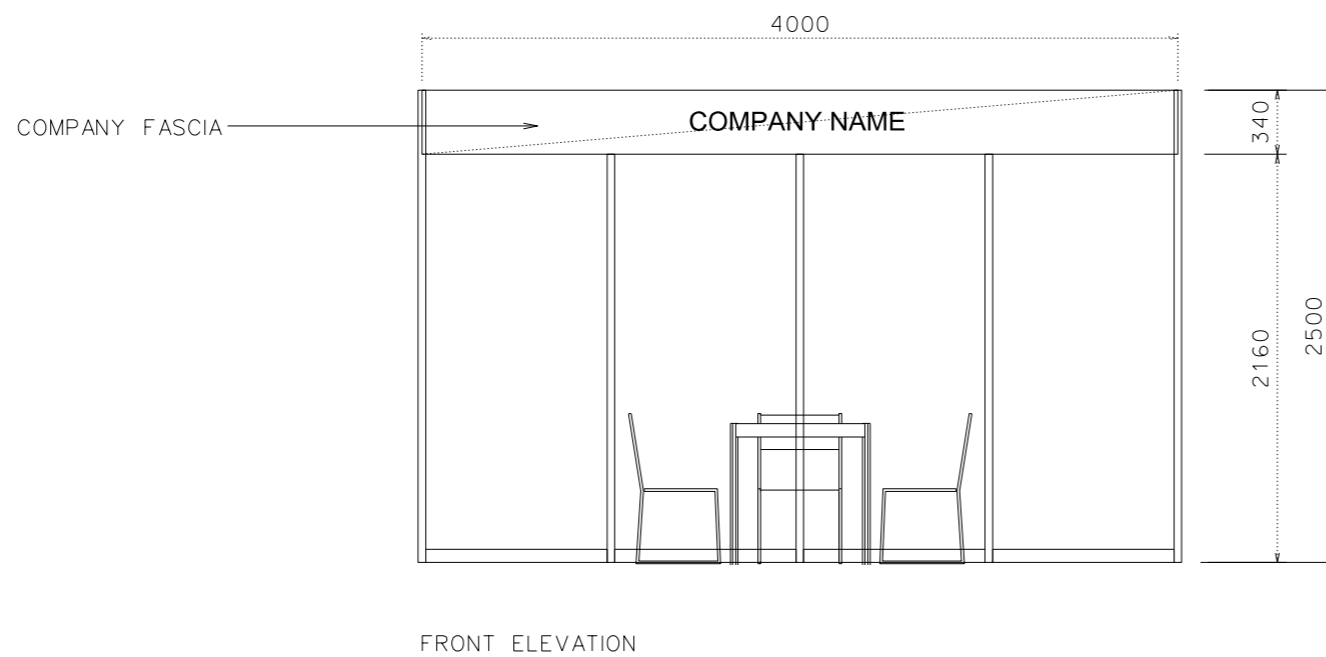

4M x 3M BASIC LEFT CORNER BOOTH

SHELL BOOTH FACILITIES

LEGEND	DESCRIPTION	
	MEETING TABLE 700X 700 X750MM (LXWXH)	1
	BLACK LEATHER CHAIR	3
[FA]	COMPANY FASCIA	2
	13W LED LAMP LONGARMED SPOTLIGHT (YELLOW LIGHT)	2
	13W LED LAMP SPOTLIGHT (YELLOW LIGHT)	4
	CARPET	12 SQM
-----	CEILING BEAM	3M
(R)	RUBBISH BIN	1

FILE PATH - I:\o-Booth drawing\0427 Print_packaging\CR INTERNAL USE\Basic\B09BC_4x3_basic_corner.dgn

NOTES UNLESS OTHERWISE SPECIFIED ALL DIMENSIONS ARE IN MM.

.....
.....
.....

REVISION

DATE: 09/12/2021
SCALE: 1 : 40 (A3)
DRAWN BY: JASON
CHECKED BY:

TITLE
4M x 3M
BASIC LEFT CORNER
BOOTH

PROJECT
HK INT'L
PRINTING & PACKAGING
FAIR 2021
DATE: 27-30/04/2022

SHEET

B09C