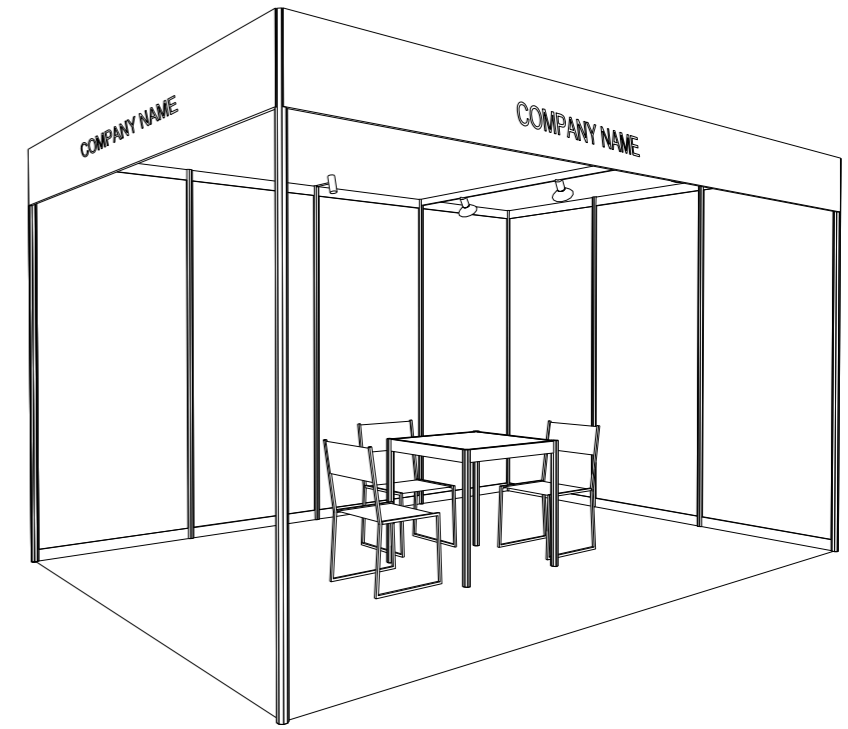

4M x 3M BASIC LEFT CORNER BOOTH

SHELL BOOTH FACILITIES

LEGEND	DESCRIPTION	
	MEETING TABLE 700X 700 X750MM (LXWXH)	1
	BLACK LEATHER CHAIR	3
[FA]	COMPANY FASCIA	2
	13W LED LAMP LONGARMED SPOTLIGHT (YELLOW LIGHT)	2
	13W LED LAMP SPOTLIGHT (YELLOW LIGHT)	4
	CARPET	12 SQM
-----	CEILING BEAM	3M
(R)	RUBBISH BIN	1

FILE PATH - I:\o-Booth drawing\0427 Print_packaging\CR INTERNAL USE\Basic\B09BC_4x3_basic_corner.dgn

NOTES UNLESS OTHERWISE SPECIFIED ALL DIMENSIONS ARE IN MM.

.....
.....
.....

REVISION

DATE: 09/12/2021
SCALE: 1 : 40 (A3)
DRAWN BY: JASON
CHECKED BY:

TITLE
4M x 3M
BASIC LEFT CORNER
BOOTH

PROJECT
HK INT'L
PRINTING & PACKAGING
FAIR 2021
DATE: 27-30/04/2022

SHEET

B09C