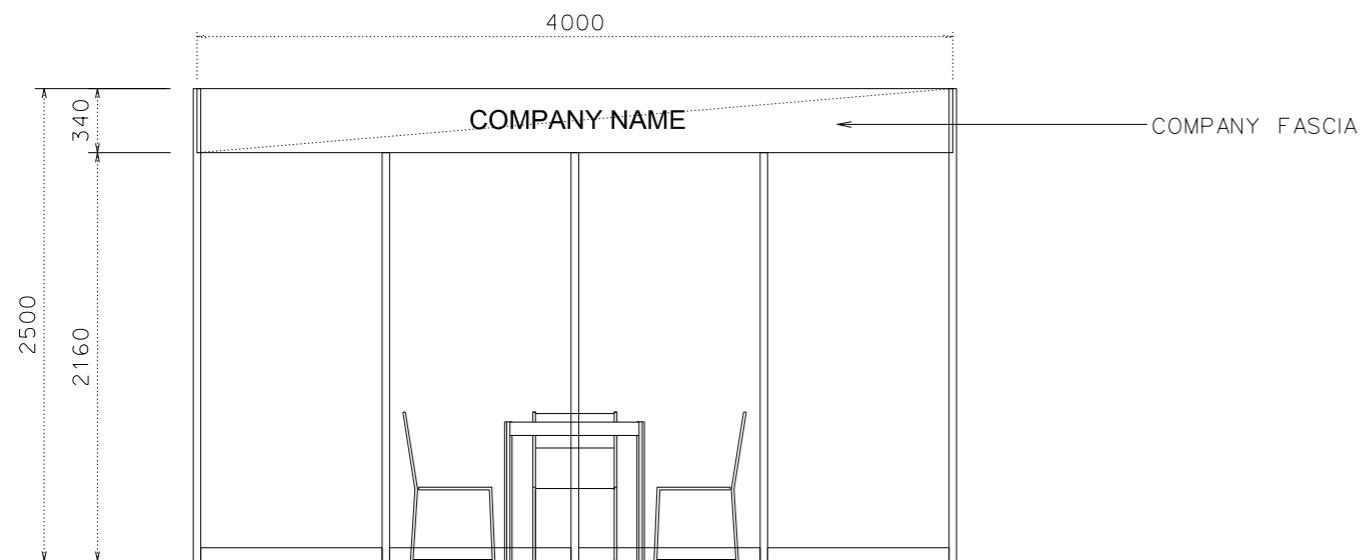

4M x 3M BASIC RIGHT CORNER BOOTH

TOP VIEW

PERSPECTIVE

SHELL BOOTH FACILITIES

LEGEND	DESCRIPTION	
	MEETING TABLE 700X 700 X750MM (LXWXH)	1
	BLACK LEATHER CHAIR	3
[FA]	COMPANY FASCIA	2
	13W LED LAMP LONGARMED SPOTLIGHT (YELLOW LIGHT)	2
	13W LED LAMP SPOTLIGHT (YELLOW LIGHT)	4
	CARPET	12 SQM
=====	CEILING BEAM	3M
(R)	RUBBISH BIN	1

FRONT ELEVATION

FILE PATH - I:\o-Booth drawing\0427 Print_packaging\CR INTERNAL USE\Basic\B09BC_4x3_basic_corner.dgn

NOTES UNLESS OTHERWISE SPECIFIED ALL DIMENSIONS ARE IN MM.

.....
.....
.....

REVISION

DATE: 09/12/2021
SCALE: 1 : 40 (A3)
DRAWN BY: JASON
CHECKED BY:

TITLE
4M x 3M
BASIC RIGHT CORNER
BOOTH

PROJECT
HK INT'L
PRINTING & PACKAGING
FAIR 2022
DATE: 27-30/04/2022

SHEET

B09B