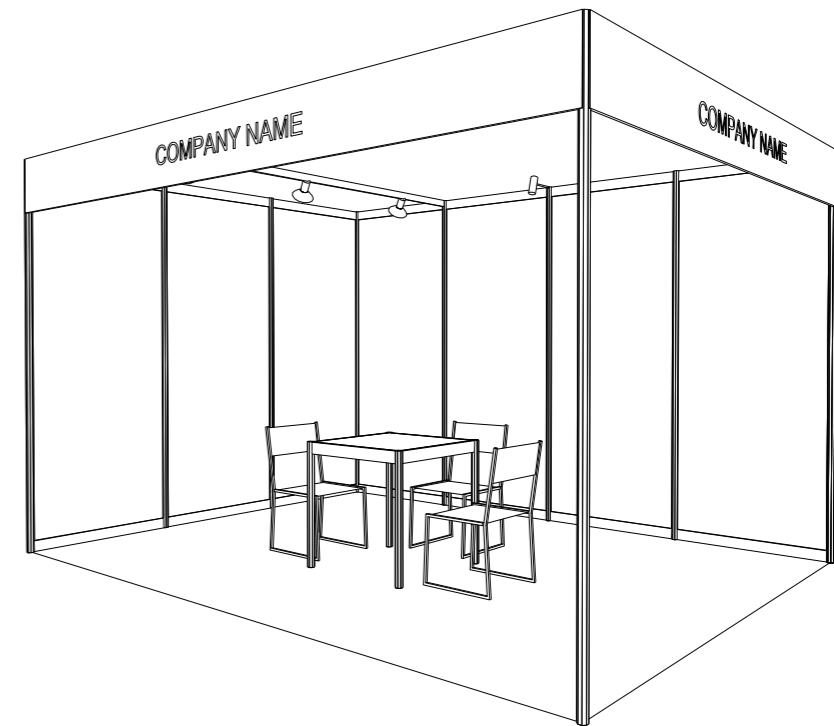

4M x 3M BASIC RIGHT CORNER BOOTH

TOP VIEW

PERSPECTIVE

SHELL BOOTH FACILITIES

LEGEND	DESCRIPTION	
	MEETING TABLE 700X 700 X750MM (LXWXH)	1
	BLACK LEATHER CHAIR	3
[FA]	COMPANY FASCIA	2
	13W LED LAMP LONGARMED SPOTLIGHT (YELLOW LIGHT)	2
	13W LED LAMP SPOTLIGHT (YELLOW LIGHT)	4
	CARPET	12 SQM
=====	CEILING BEAM	3M
(R)	RUBBISH BIN	1

FRONT ELEVATION

FILE PATH - I:\o-Booth drawing\0427 Print_packaging\CR INTERNAL USE\Basic\B09BC_4x3_basic_corner.dgn

NOTES UNLESS OTHERWISE SPECIFIED ALL DIMENSIONS ARE IN MM.

.....
.....
.....

REVISION

DATE: 09/12/2021
SCALE: 1 : 40 (A3)
DRAWN BY: JASON
CHECKED BY:

TITLE
4M x 3M
BASIC RIGHT CORNER
BOOTH

PROJECT
HK INT'L
PRINTING & PACKAGING
FAIR 2022
DATE: 27-30/04/2022

SHEET

B09B