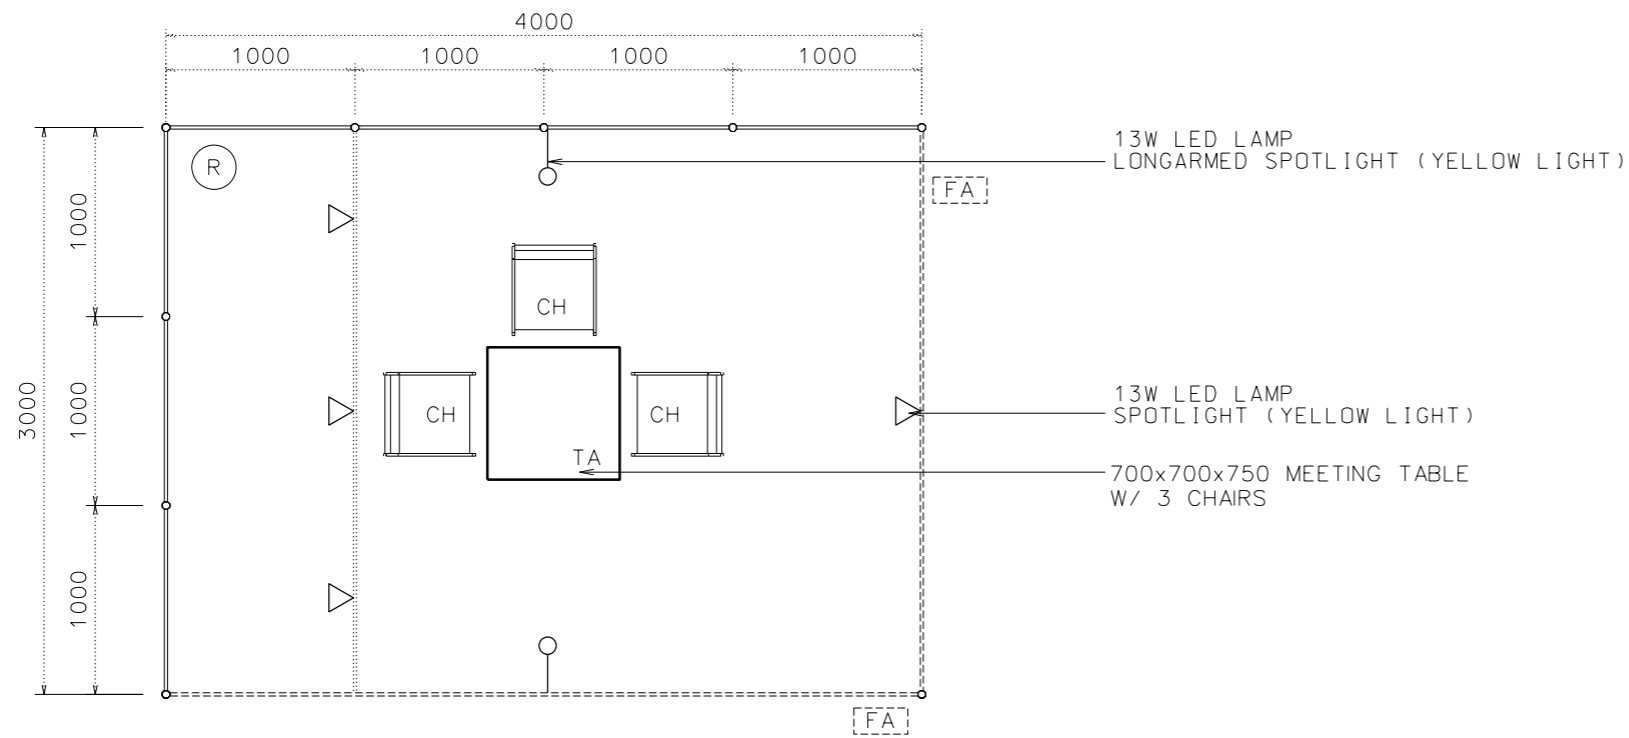

4M x 3M BASIC RIGHT CORNER BOOTH

TOP VIEW

PERSPECTIVE

SHELL BOOTH FACILITIES

LEGEND	DESCRIPTION	
	MEETING TABLE 700X 700 X750MM (LXWXH)	1
	BLACK LEATHER CHAIR	3
[FA]	COMPANY FASCIA	2
	13W LED LAMP LONGARMED SPOTLIGHT (YELLOW LIGHT)	2
	13W LED LAMP SPOTLIGHT (YELLOW LIGHT)	4
	CARPET	12 SQM
=====	CEILING BEAM	3M
(R)	RUBBISH BIN	1

FRONT ELEVATION

FILE PATH - I:\o-Booth drawing\0427 Print_packaging\CR INTERNAL USE\Basic\B09BC_4x3_basic_corner.dgn

NOTES UNLESS OTHERWISE SPECIFIED ALL DIMENSIONS ARE IN MM.

.....
.....
.....

REVISION

DATE: 09/12/2021
SCALE: 1 : 40 (A3)
DRAWN BY: JASON
CHECKED BY:

TITLE
4M x 3M
BASIC RIGHT CORNER
BOOTH

PROJECT
HK INT'L
PRINTING & PACKAGING
FAIR 2022
DATE: 27-30/04/2022

SHEET

B09B