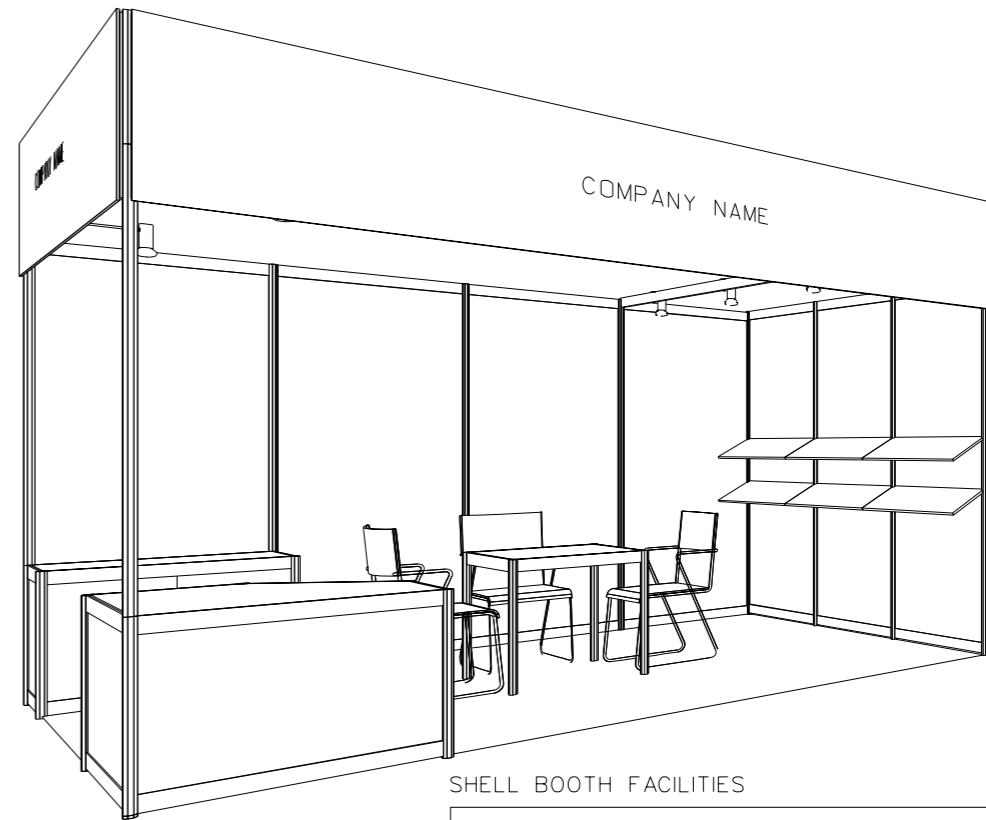

4M x 3M LEFT CORNER BOOTH (GREEN ZONE)

PERSPECTIVE

SHELL BOOTH FACILITIES

LEGEND	DESCRIPTION	QUANTITY
	1000 X 1000 X 750MMH DISPLAY PLATFORM	1
	MEETING TABLE 700X 700 X 750MM (LXWXH)	1
	BLACK LEATHER CHAIR	3
[FA]	COMPAMY FASCIA	2
	13W LED LAMP LONGARMED SPOTLIGHT (YELLOW LIGHT)	2
	13W LED LAMP SPOTLIGHT (YELLOW LIGHT)	4
	CARPET	12SQM
=====	CEILING BEAM	3M
(R)	RUBBISH BIN	1
SS	SLANTING SHELVES	6M
LC	1000Lx500Dx750MMH LOCKABLE CABINET	1

FILE PATH - I:\Booth drawing\0427 Print_packaging\CR INTERNAL USE\Green Solution\B10D_4x3_GreenLivZone.dgn

NOTES UNLESS OTHERWISE SPECIFIED ALL DIMENSIONS ARE IN MM.

.....

.....

REVISION

DATE:	09/12/2021
SCALE:	1:40 (A3)
DRAWN BY:	JASON
CHECKED BY:

TITLE

4M x 3M
 LEFT CORNER BOOTH
 (GREEN ZONE)

PROJECT

HK INT'L
 PRINTING & PACKAGING
 FAIR 2022

DATE: 27-30/04/2022

SHEET

B10F