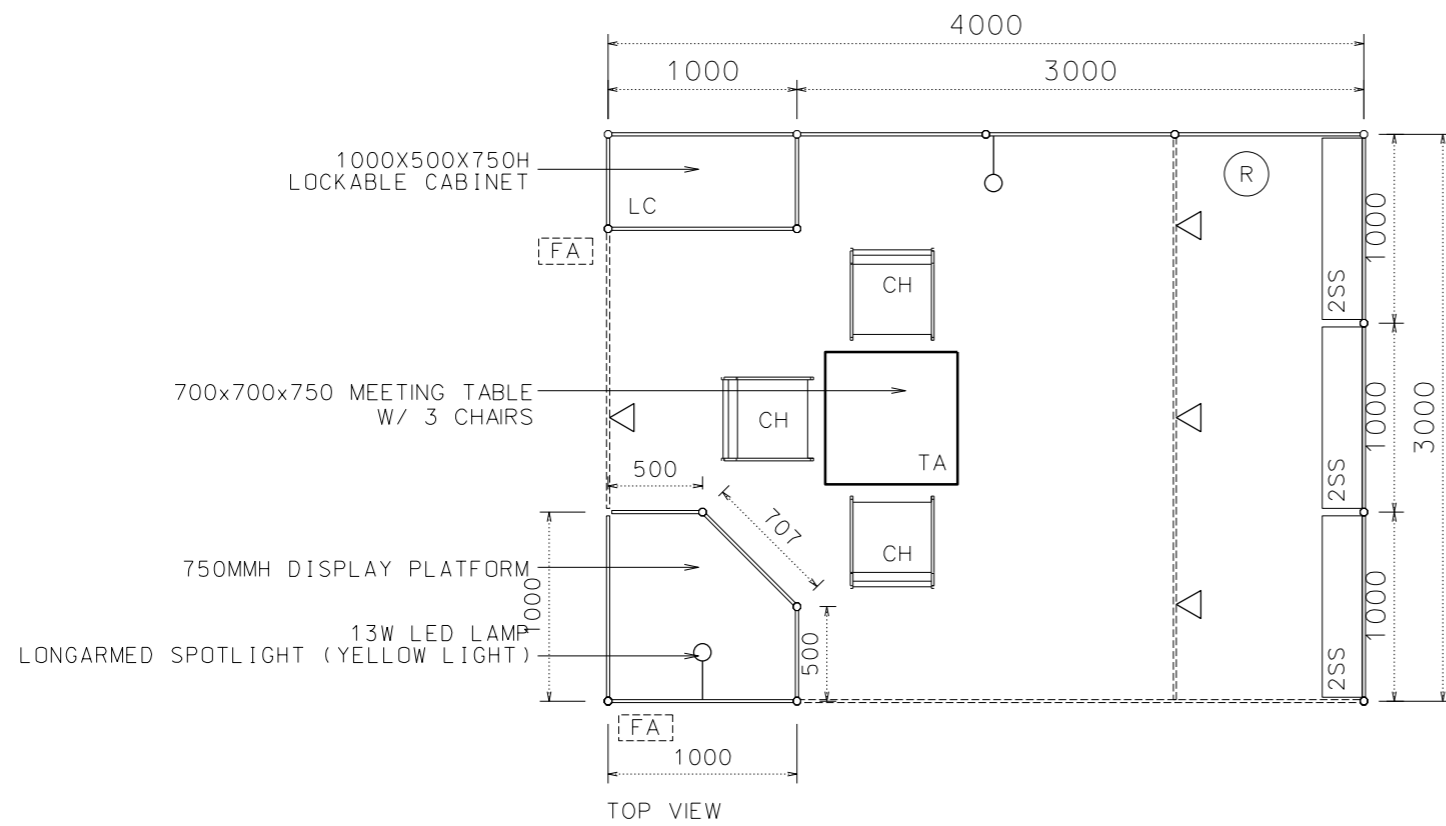

4M x 3M LEFT CORNER BOOTH (GREEN ZONE)

PERSPECTIVE

SHELL BOOTH FACILITIES

LEGEND	DESCRIPTION	QUANTITY
	1000 X 1000 X 750MMH DISPLAY PLATFORM	1
	MEETING TABLE 700X 700 X 750MM (LXWXH)	1
	BLACK LEATHER CHAIR	3
[FA]	COMPAMY FASCIA	2
	13W LED LAMP LONGARMED SPOTLIGHT (YELLOW LIGHT)	2
	13W LED LAMP SPOTLIGHT (YELLOW LIGHT)	4
	CARPET	12SQM
=====	CEILING BEAM	3M
(R)	RUBBISH BIN	1
SS	SLANTING SHELVES	6M
LC	1000Lx500Dx750MMH LOCKABLE CABINET	1

FILE PATH - I:\Booth drawing\0427 Print_packaging\CR INTERNAL USE\Green Solution\B10D_4x3_GreenLivZone.dgn

NOTES UNLESS OTHERWISE SPECIFIED ALL DIMENSIONS ARE IN MM.

.....

.....

REVISION

DATE:	09/12/2021
SCALE:	1:40 (A3)
DRAWN BY:	JASON
CHECKED BY:

TITLE

4M x 3M
 LEFT CORNER BOOTH
 (GREEN ZONE)

PROJECT

HK INT'L
 PRINTING & PACKAGING
 FAIR 2022

DATE: 27-30/04/2022

SHEET

B10F