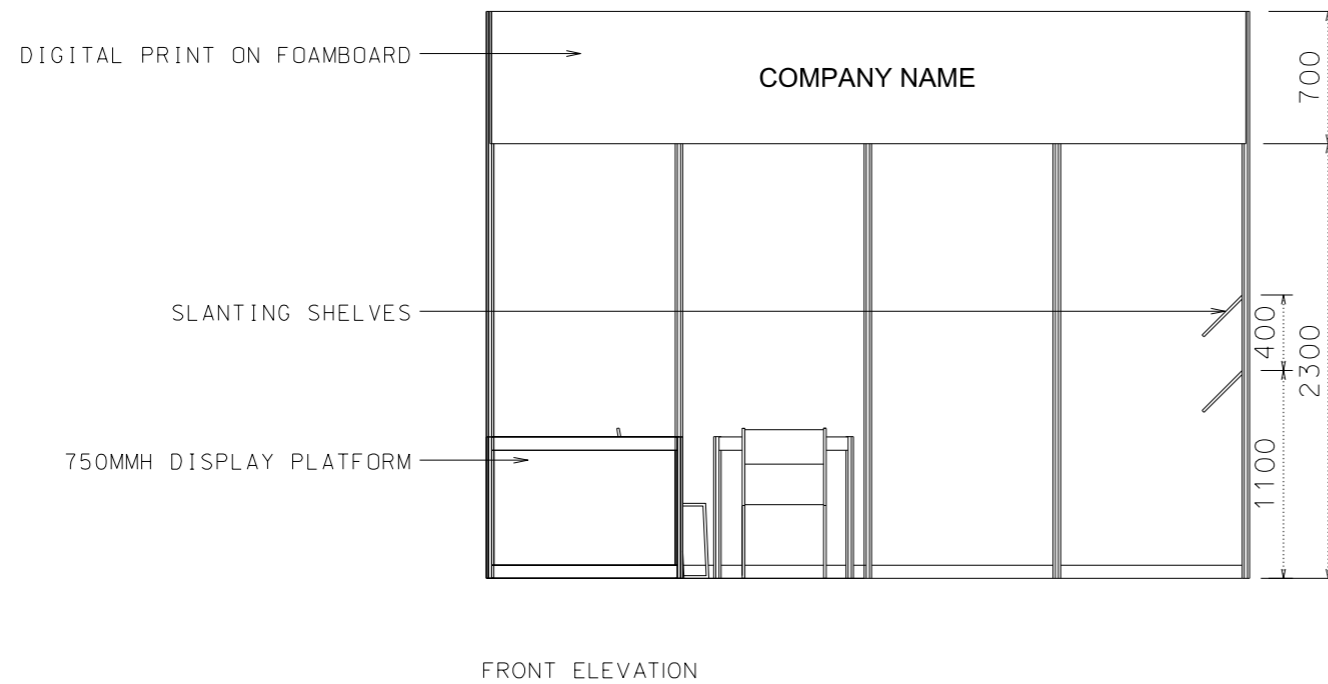

4M x 3M LEFT CORNER BOOTH (GREEN ZONE)

PERSPECTIVE

SHELL BOOTH FACILITIES

LEGEND	DESCRIPTION	QUANTITY
	1000 X 1000 X 750MMH DISPLAY PLATFORM	1
	MEETING TABLE 700X 700 X 750MM (LXWXH)	1
	BLACK LEATHER CHAIR	3
[FA]	COMPAMY FASCIA	2
	13W LED LAMP LONGARMED SPOTLIGHT (YELLOW LIGHT)	2
	13W LED LAMP SPOTLIGHT (YELLOW LIGHT)	4
	CARPET	12SQM
=====	CEILING BEAM	3M
(R)	RUBBISH BIN	1
SS	SLANTING SHELVES	6M
LC	1000Lx500Dx750MMH LOCKABLE CABINET	1

FILE PATH - I:\Booth drawing\0427 Print_packaging\CR INTERNAL USE\Green Solution\B10D_4x3_GreenLivZone.dgn

NOTES UNLESS OTHERWISE SPECIFIED ALL DIMENSIONS ARE IN MM.

.....

.....

REVISION

DATE:	09/12/2021
SCALE:	1:40 (A3)
DRAWN BY:	JASON
CHECKED BY:

TITLE

4M x 3M
 LEFT CORNER BOOTH
 (GREEN ZONE)

PROJECT

HK INT'L
 PRINTING & PACKAGING
 FAIR 2022

DATE: 27-30/04/2022

SHEET

B10F