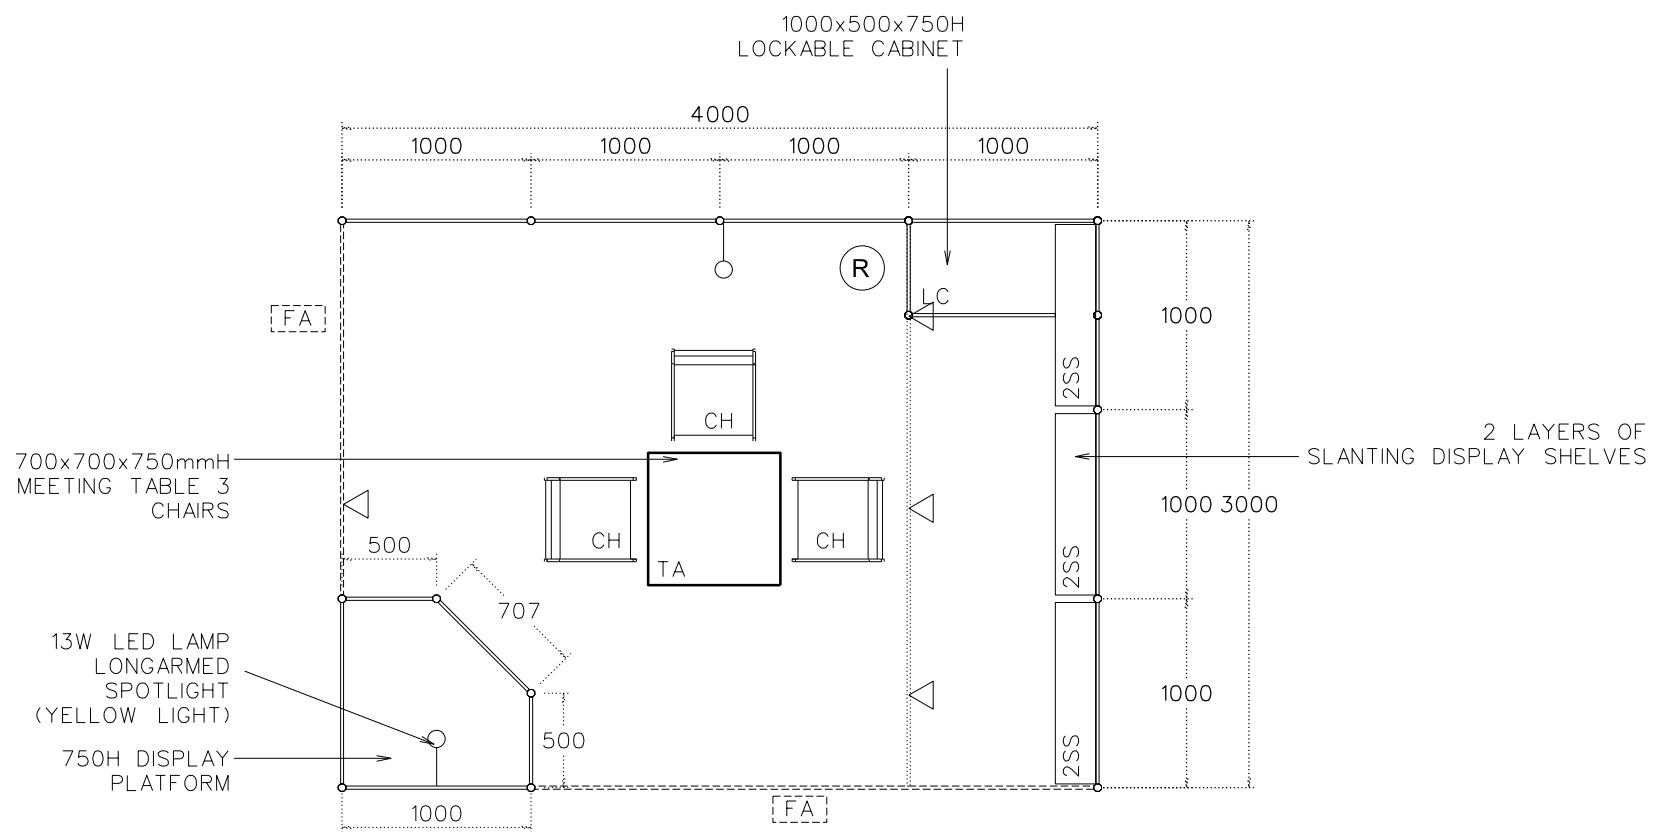

# 4M x 3M STANDARD LEFT CORNER BOOTH

PERSPECTIVE

TOP VIEW

FRONT ELEVATION

## SHELL BOOTH FACILITIES

LEGEND	DESCRIPTION	
	1000 X 1000 X 750MMH DISPLAY PLATFORM	1
	MEETING TABLE 700X 700 X750MM (LXWXH)	1
	BLACK LEATHER CHAIR	3
	COMPAMY FASCIA	2
	13W LED LAMP LONGARMED SPOTLIGHT ( YELLOW LIGHT)	2
	13W LED LAMP SPOTLIGHT ( YELLOW LIGHT)	4
	CARPET	12 SQM
	CEILING BEAM	3M
	RUBBISH BIN	1
	SLANTING SHELVES	6
	1000L x500D x 750MMH LOCKABLE CABINET	1

FILE PATH - I:\Booth drawing\0427 Print\_packaging\CR INTERNAL USE\standard\B10BC\_4x3\_standard\_corner.dgn

	<b>NOTES</b> UNLESS OTHERWISE SPECIFIED ALL DIMENSIONS ARE IN MM.	<b>REVISION</b>	<b>DATE:</b> 09/12/2021	<b>TITLE</b> 4M x 3M STANDARD LEFT CORNER BOOTH	<b>PROJECT</b> HK INT'L PRINTING & PACKAGING FAIR 2022	<b>SHEET</b>  <span style="font-size: 2em; font-weight: bold;">B10C</span>
	.....	.....	<b>SCALE:</b> 1 : 40 (A3)			
.....	.....		<b>CHECKED BY:</b> .....	<b>DATE:</b> 27-30/04/2022		