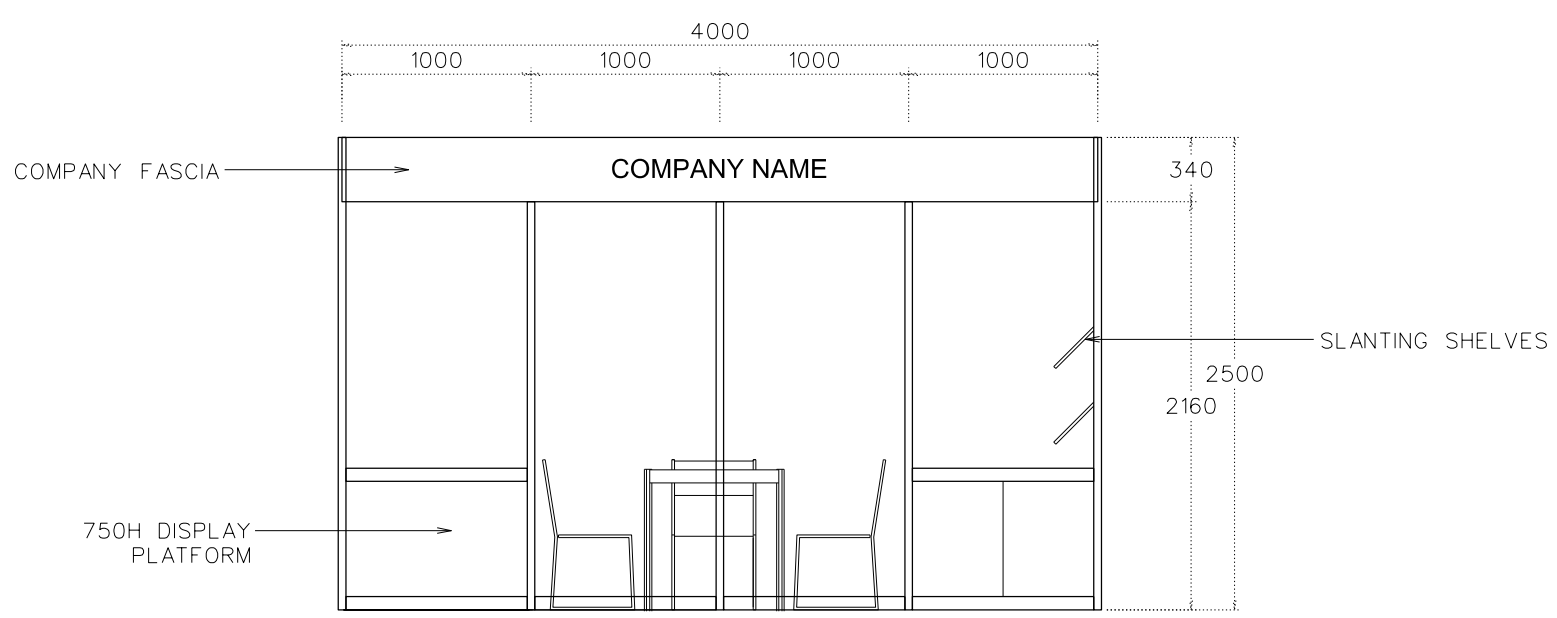

# 4M x 3M STANDARD LEFT CORNER BOOTH

PERSPECTIVE

TOP VIEW

FRONT ELEVATION

## SHELL BOOTH FACILITIES

LEGEND	DESCRIPTION	
	1000 X 1000 X 750MMH DISPLAY PLATFORM	1
	MEETING TABLE 700X 700 X750MM (LXWXH)	1
	BLACK LEATHER CHAIR	3
	COMPAMY FASCIA	2
	13W LED LAMP LONGARMED SPOTLIGHT ( YELLOW LIGHT)	2
	13W LED LAMP SPOTLIGHT ( YELLOW LIGHT)	4
	CARPET	12 SQM
	CEILING BEAM	3M
	RUBBISH BIN	1
	SLANTING SHELVES	6
	1000L x500D x 750MMH LOCKABLE CABINET	1

FILE PATH - I:\Booth drawing\0427 Print\_packaging\CR INTERNAL USE\standard\B10BC\_4x3\_standard\_corner.dgn

	<b>NOTES</b> UNLESS OTHERWISE SPECIFIED ALL DIMENSIONS ARE IN MM.	<b>REVISION</b>	<b>DATE:</b> 09/12/2021	<b>TITLE</b> 4M x 3M STANDARD LEFT CORNER BOOTH	<b>PROJECT</b> HK INT'L PRINTING & PACKAGING FAIR 2022	<b>SHEET</b>  <span style="font-size: 2em; font-weight: bold;">B10C</span>
	.....	.....	<b>SCALE:</b> 1 : 40 (A3)			
.....	.....		<b>CHECKED BY:</b> .....	<b>DATE:</b> 27-30/04/2022		