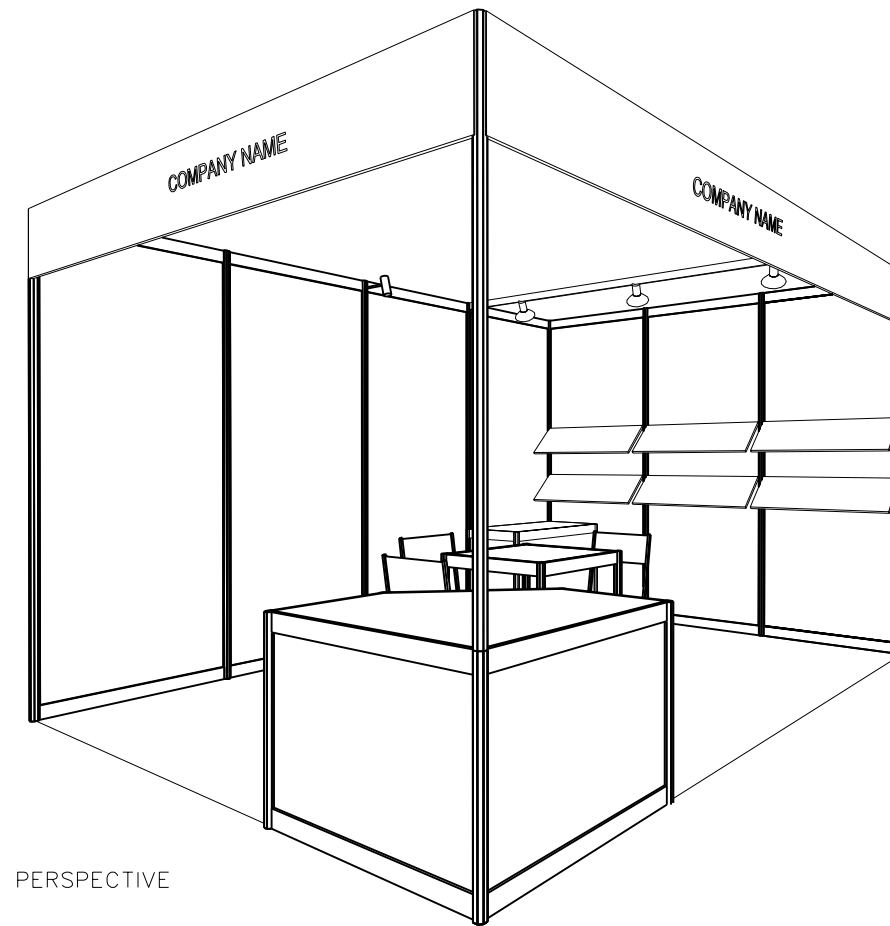

# 4M x 3M STANDARD LEFT CORNER BOOTH

PERSPECTIVE

TOP VIEW

FRONT ELEVATION

## SHELL BOOTH FACILITIES

LEGEND	DESCRIPTION	
	1000 X 1000 X 750MMH DISPLAY PLATFORM	1
	MEETING TABLE 700X 700 X750MM (LXWXH)	1
	BLACK LEATHER CHAIR	3
	COMPAMY FASCIA	2
	13W LED LAMP LONGARMED SPOTLIGHT ( YELLOW LIGHT)	2
	13W LED LAMP SPOTLIGHT ( YELLOW LIGHT)	4
	CARPET	12 SQM
	CEILING BEAM	3M
	RUBBISH BIN	1
	SLANTING SHELVES	6
	1000L x500D x 750MMH LOCKABLE CABINET	1

FILE PATH - I:\Booth drawing\0427 Print\_packaging\CR INTERNAL USE\standard\B10BC\_4x3\_standard\_corner.dgn

	<b>NOTES</b> UNLESS OTHERWISE SPECIFIED ALL DIMENSIONS ARE IN MM.	<b>REVISION</b>	<b>DATE:</b> 09/12/2021	<b>TITLE</b> 4M x 3M STANDARD LEFT CORNER BOOTH	<b>PROJECT</b> HK INT'L PRINTING & PACKAGING FAIR 2022	<b>SHEET</b>  <span style="font-size: 2em; font-weight: bold;">B10C</span>
	.....	.....	<b>SCALE:</b> 1 : 40 (A3)			
.....	.....		<b>CHECKED BY:</b> .....	<b>DATE:</b> 27-30/04/2022		