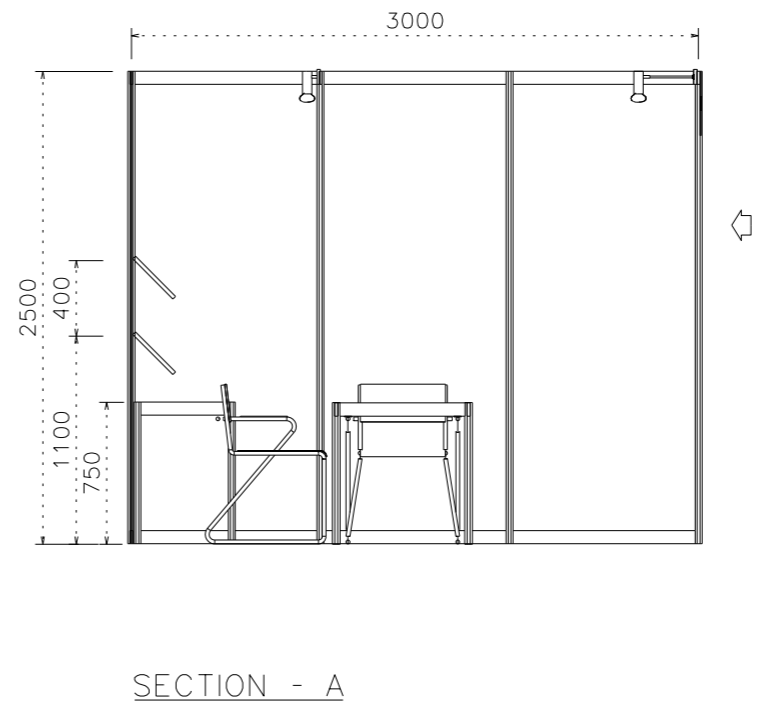

3M x 3M STANDARD LEFT CORNER BOOTH (RETAIL DISPLAY, ADVERTISING AND SIGNS)

STANDARD BOOTH FACILITIES

LEGEND	DESCRIPTION	QTY
SC	1000 X 500 X 1000MM H SYSTEM COUNTER W/ LOCKABLE CABINET	1
TA	MEETING TABLE 700x700x750mm (LxWxH)	1
CH	BLACK LEATHER CHAIR	3
FA	COMPANY FASCIA	2
○	13W LED LAMP LONGARMED SPOTLIGHT (YELLOW LIGHT)	2
▽	13W LED LAMP SPOTLIGHT (YELLOW LIGHT)	3
▨	CARPET	9 SQ.M.
—	CEILING BEAM	3M
SS	SLANTING SHELVES	6M
Ⓡ	RUBBISH BIN	1
LC	1000L x 500D x 750MM H LOCKABLE CABINET	1
Ⓟ	BAR STOOL	2
⏻	500W POWER SOCKET	1

FILE PATH - I:\A-E\30th drawin_0427 PH-1-packaging CR INTERNA_USE\The x and of Adv er-tising c-r Signs 2\C\5\B033_3x3_Booth_Mor > of Adv & Signs_2022.dgn

	NOTES UNLESS OTHERWISE SPECIFIED ALL DIMENSIONS ARE IN MM.	REVISION 1.0 22/09/2023.T1M	DATE: 09/12/2021 SCALE: 1 : 40 (A3) DRAWN BY: JASON CHECKED BY:	TITLE 3M x 3M STANDARD LEFT CORNER BOOTH (RETAIL DISPLAY, ADVERTISING AND SIGNS)	PROJECT HK INT'L PRINTING & PACKAGING FAIR 2024 DATE: 27-30/04/2024	SHEET B33A
--	--	--------------------------------	--	--	--	----------------------