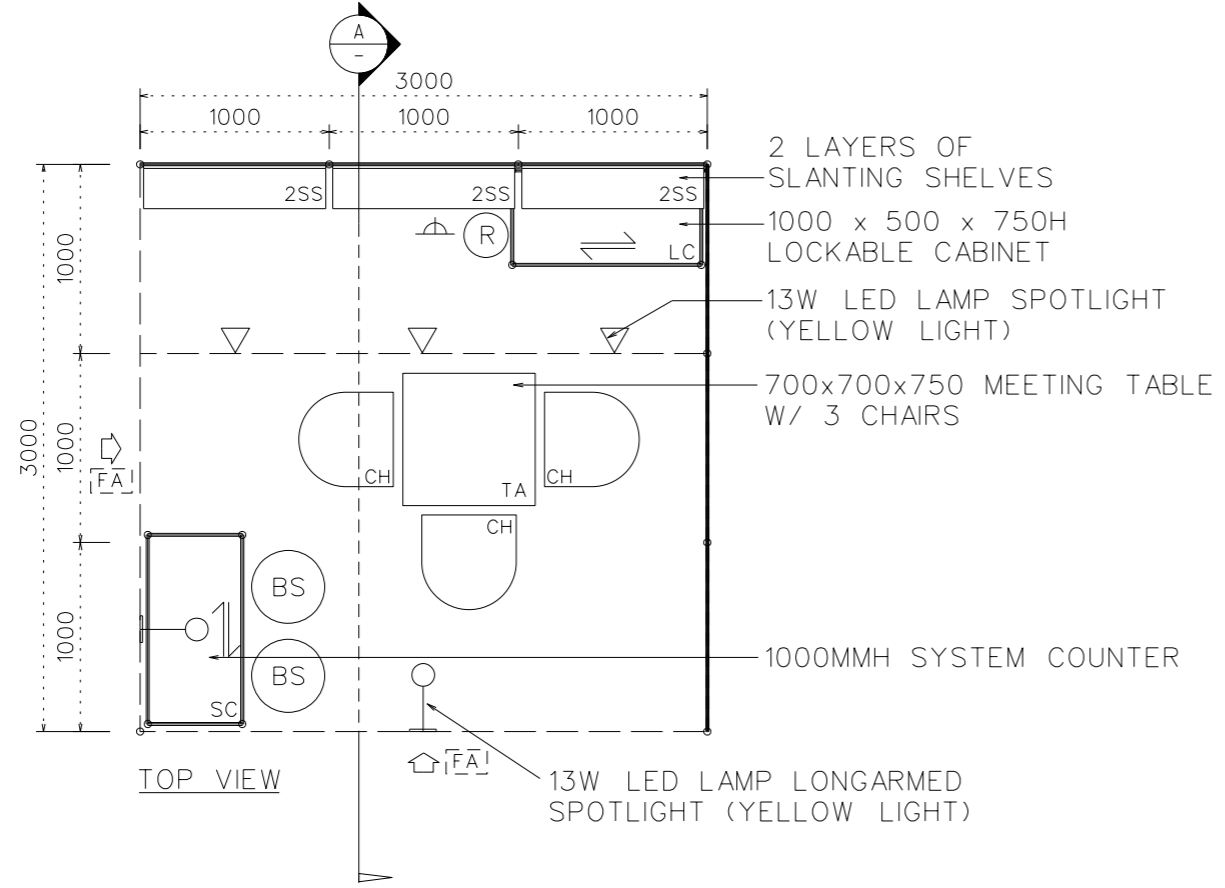

3M x 3M STANDARD LEFT CORNER BOOTH (RETAIL DISPLAY, ADVERTISING AND SIGNS)

STANDARD BOOTH FACILITIES

LEGEND	DESCRIPTION	QTY
SC	1000 X 500 X 1000MM H SYSTEM COUNTER W/ LOCKABLE CABINET	1
TA	MEETING TABLE 700x700x750mm (LxWxH)	1
CH	BLACK LEATHER CHAIR	3
FA	COMPANY FASCIA	2
○	13W LED LAMP LONGARMED SPOTLIGHT (YELLOW LIGHT)	2
▽	13W LED LAMP SPOTLIGHT (YELLOW LIGHT)	3
▨	CARPET	9 SQ.M.
—	CEILING BEAM	3M
SS	SLANTING SHELVES	6M
Ⓡ	RUBBISH BIN	1
LC	1000L x 500D x 750MM H LOCKABLE CABINET	1
Ⓟ	BAR STOOL	2
⏻	500W POWER SOCKET	1

FILE PATH - I:\A-E\30th drawin_0427 PH-1-packaging CR INTERNA_USE\The x and of Adv er-tising c-r Signs 2\C\5\B033_3x3_Booth_Mor > of Adv & Signs_2022.dgn

	NOTES UNLESS OTHERWISE SPECIFIED ALL DIMENSIONS ARE IN MM.	REVISION 1.0 22/09/2023.T1M	DATE: 09/12/2021 SCALE: 1 : 40 (A3) DRAWN BY: JASON CHECKED BY:	TITLE 3M x 3M STANDARD LEFT CORNER BOOTH (RETAIL DISPLAY, ADVERTISING AND SIGNS)	PROJECT HK INT'L PRINTING & PACKAGING FAIR 2024 DATE: 27-30/04/2024	SHEET B33A
--	--	--------------------------------	--	--	--	----------------------