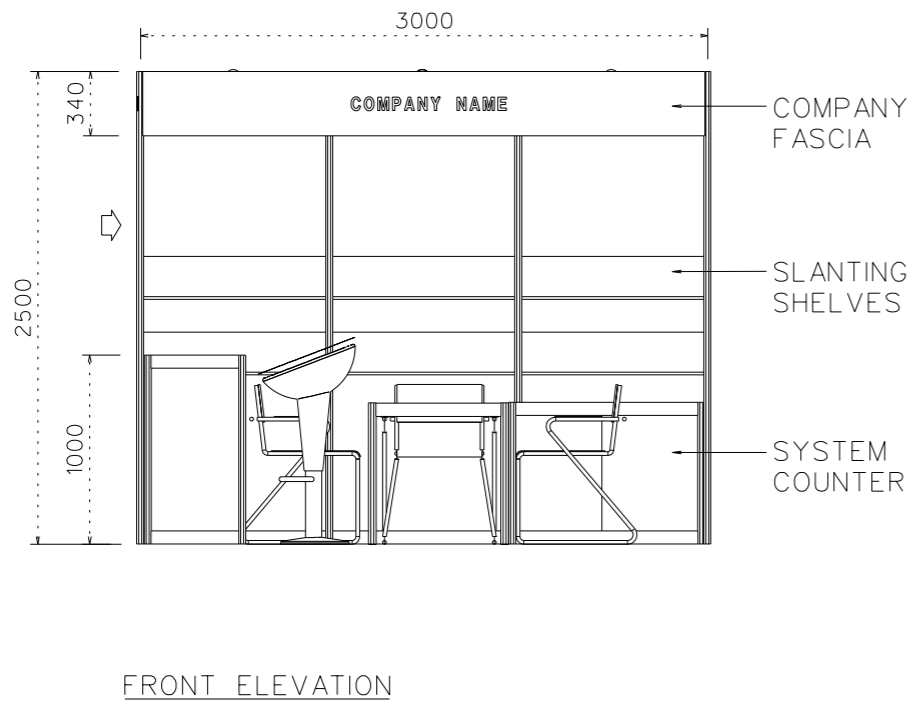

3M x 3M STANDARD LEFT CORNER BOOTH (RETAIL DISPLAY, ADVERTISING AND SIGNS)

STANDARD BOOTH FACILITIES

LEGEND	DESCRIPTION	QTY
SC	1000 X 500 X 1000MM H SYSTEM COUNTER W/ LOCKABLE CABINET	1
TA	MEETING TABLE 700x700x750mm (LxWxH)	1
CH	BLACK LEATHER CHAIR	3
FA	COMPANY FASCIA	2
○	13W LED LAMP LONGARMED SPOTLIGHT (YELLOW LIGHT)	2
▽	13W LED LAMP SPOTLIGHT (YELLOW LIGHT)	3
▨	CARPET	9 SQ.M.
—	CEILING BEAM	3M
SS	SLANTING SHELVES	6M
Ⓡ	RUBBISH BIN	1
LC	1000L x 500D x 750MM H LOCKABLE CABINET	1
Ⓟ	BAR STOOL	2
⏻	500W POWER SOCKET	1

FILE PATH - I:\A-E\30th drawin_0427 PH-1-packaging CR INTERNA_USE\The x and of Adv er-tising c-r Signs 2\C\5\B033_3x3_Booth_Mor > of Adv & Signs_2022.dgn

	NOTES UNLESS OTHERWISE SPECIFIED ALL DIMENSIONS ARE IN MM.	REVISION 1.0 22/09/2023.T1M	DATE: 09/12/2021 SCALE: 1 : 40 (A3) DRAWN BY: JASON CHECKED BY:	TITLE 3M x 3M STANDARD LEFT CORNER BOOTH (RETAIL DISPLAY, ADVERTISING AND SIGNS)	PROJECT HK INT'L PRINTING & PACKAGING FAIR 2024 DATE: 27-30/04/2024	SHEET B33A
--	--	--------------------------------	--	--	--	----------------------