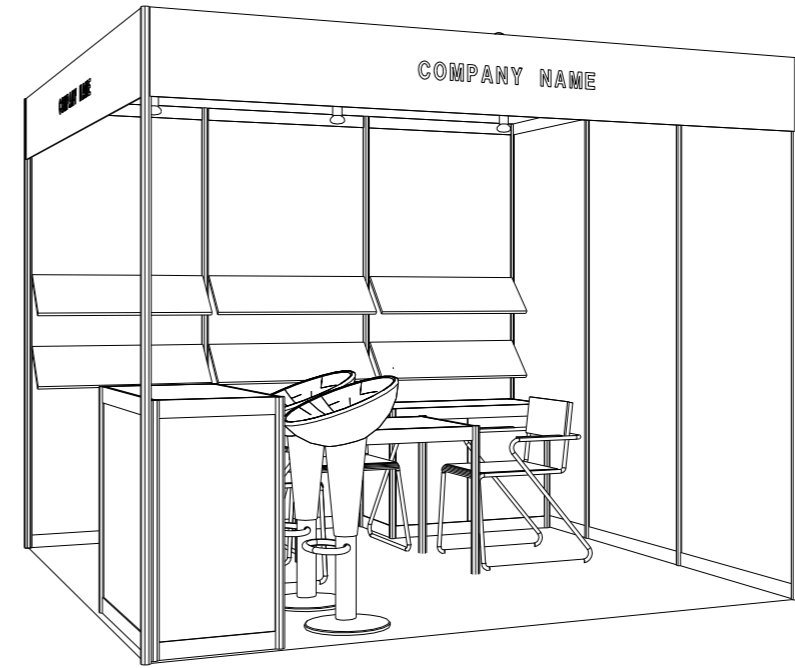

3M x 3M STANDARD LEFT CORNER BOOTH (RETAIL DISPLAY, ADVERTISING AND SIGNS)

STANDARD BOOTH FACILITIES

LEGEND	DESCRIPTION	QTY
SC	1000 X 500 X 1000MM H SYSTEM COUNTER W/ LOCKABLE CABINET	1
TA	MEETING TABLE 700x700x750mm (LxWxH)	1
CH	BLACK LEATHER CHAIR	3
FA	COMPANY FASCIA	2
○	13W LED LAMP LONGARMED SPOTLIGHT (YELLOW LIGHT)	2
▽	13W LED LAMP SPOTLIGHT (YELLOW LIGHT)	3
▨	CARPET	9 SQ.M.
—	CEILING BEAM	3M
SS	SLANTING SHELVES	6M
Ⓡ	RUBBISH BIN	1
LC	1000L x 500D x 750MM H LOCKABLE CABINET	1
Ⓟ	BAR STOOL	2
⏻	500W POWER SOCKET	1

FILE PATH - I:\A-E\30th drawin_0427 PH-1-packaging CR INTERNA_USE\The x and of Adv er-tising c-r Signs 2\C\5\B033_3x3_Booth_Mor > of Adv & Signs_2022.dgn

	NOTES UNLESS OTHERWISE SPECIFIED ALL DIMENSIONS ARE IN MM.	REVISION 1.0 22/09/2023.T1M	DATE: 09/12/2021 SCALE: 1 : 40 (A3) DRAWN BY: JASON CHECKED BY:	TITLE 3M x 3M STANDARD LEFT CORNER BOOTH (RETAIL DISPLAY, ADVERTISING AND SIGNS)	PROJECT HK INT'L PRINTING & PACKAGING FAIR 2024 DATE: 27-30/04/2024	SHEET B33A
--	--	--------------------------------	--	--	--	----------------------