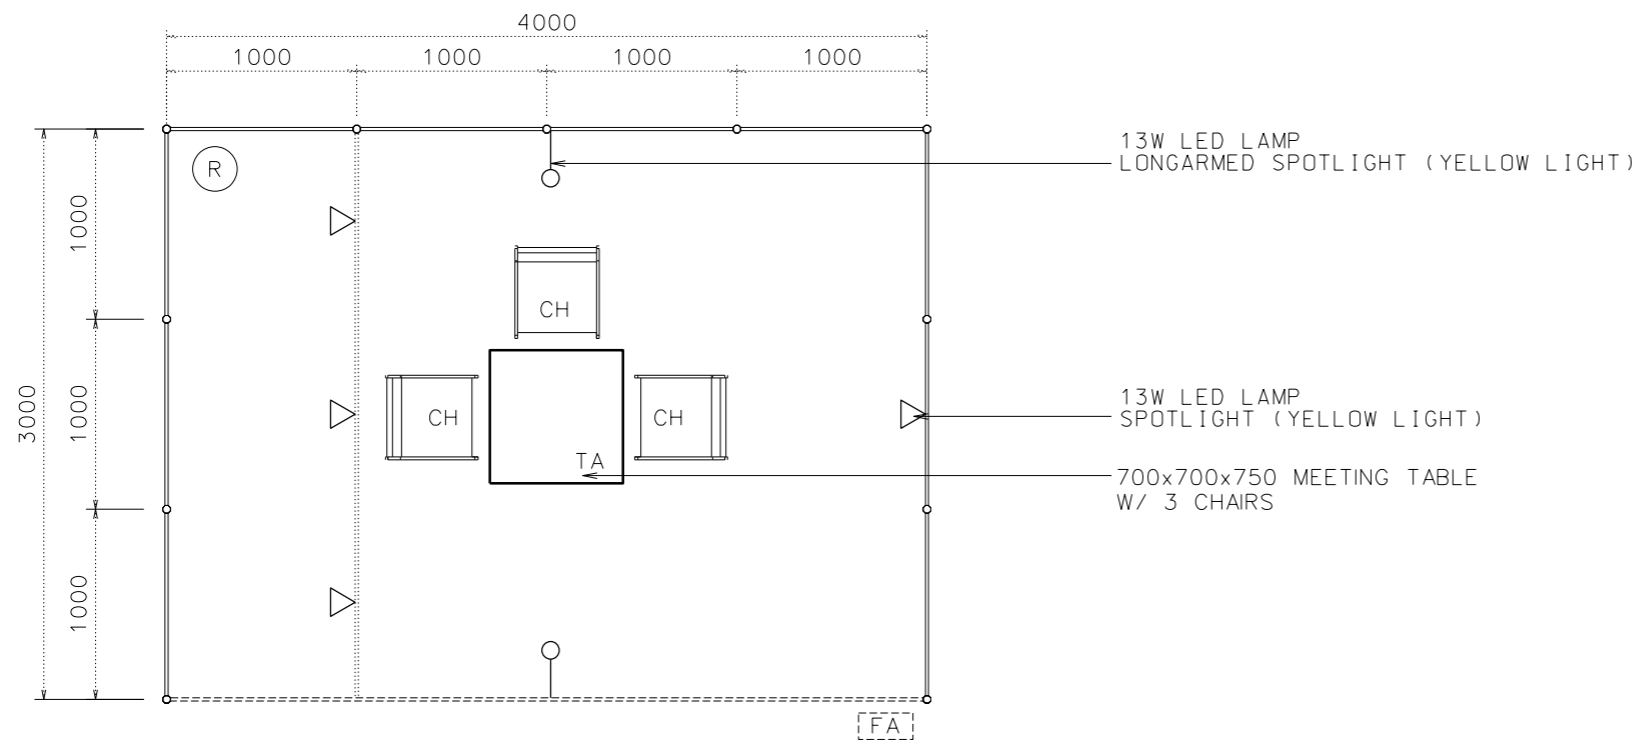

4M x 3M BASIC BOOTH

TOP VIEW

FRONT ELEVATION

PERSPECTIVE

SHELL BOOTH FACILITIES

LEGEND	DESCRIPTION	
	MEETING TABLE 700X 700 X750MM (LXWXH)	1
	BLACK LEATHER CHAIR	3
	COMPANY FASCIA	1
	13W LED LAMP LONGARMED SPOTLIGHT (YELLOW LIGHT)	2
	13W LED LAMP SPOTLIGHT (YELLOW LIGHT)	4
	CARPET	12 SQM
	CEILING BEAM	3M
	RUBBISH BIN	1

FILE PATH - I:\Booth drawing\0427 Print_packaging\CR INTERNAL USE\Basic\B09A_4x3_basic.dgn

NOTES UNLESS OTHERWISE SPECIFIED ALL DIMENSIONS ARE IN MM.

.....
.....
.....

.....
.....
.....

REVISION

DATE:	09/12/2021
SCALE:	1 : 40 (A3)
DRAWN BY:	JASON
CHECKED BY: