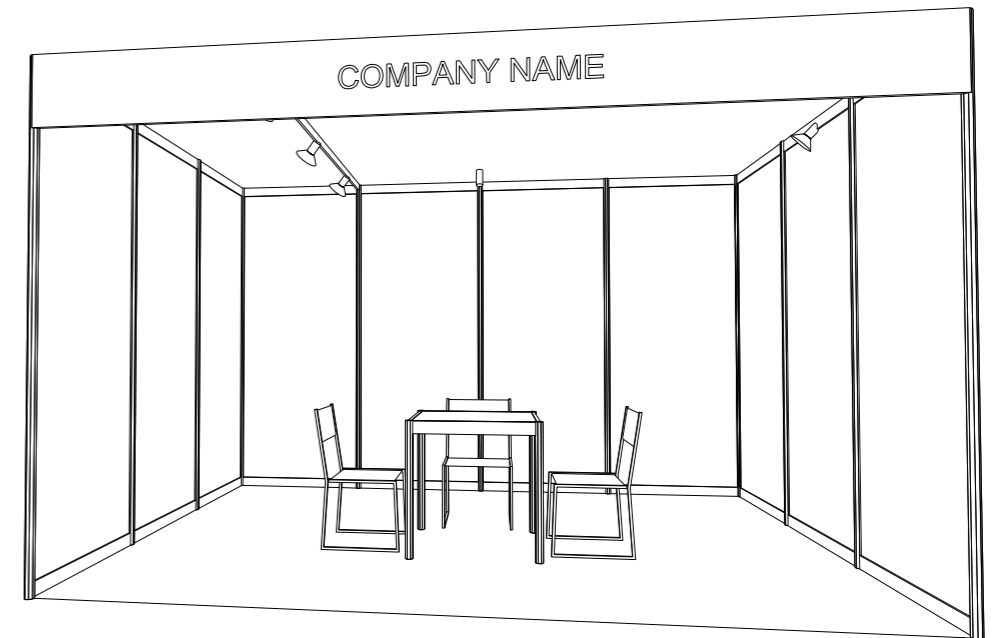

4M x 3M BASIC BOOTH

TOP VIEW

FRONT ELEVATION

PERSPECTIVE

SHELL BOOTH FACILITIES

LEGEND	DESCRIPTION	
	MEETING TABLE 700X 700 X750MM (LXWXH)	1
	BLACK LEATHER CHAIR	3
	COMPANY FASCIA	1
	13W LED LAMP LONGARMED SPOTLIGHT (YELLOW LIGHT)	2
	13W LED LAMP SPOTLIGHT (YELLOW LIGHT)	4
	CARPET	12 SQM
	CEILING BEAM	3M
	RUBBISH BIN	1

FILE PATH - I:\Booth drawing\0427 Print_packaging\CR INTERNAL USE\Basic\B09A_4x3_basic.dgn

NOTES UNLESS OTHERWISE SPECIFIED ALL DIMENSIONS ARE IN MM.

.....
.....
.....

.....
.....
.....

REVISION

DATE:	09/12/2021
SCALE:	1 : 40 (A3)
DRAWN BY:	JASON
CHECKED BY: