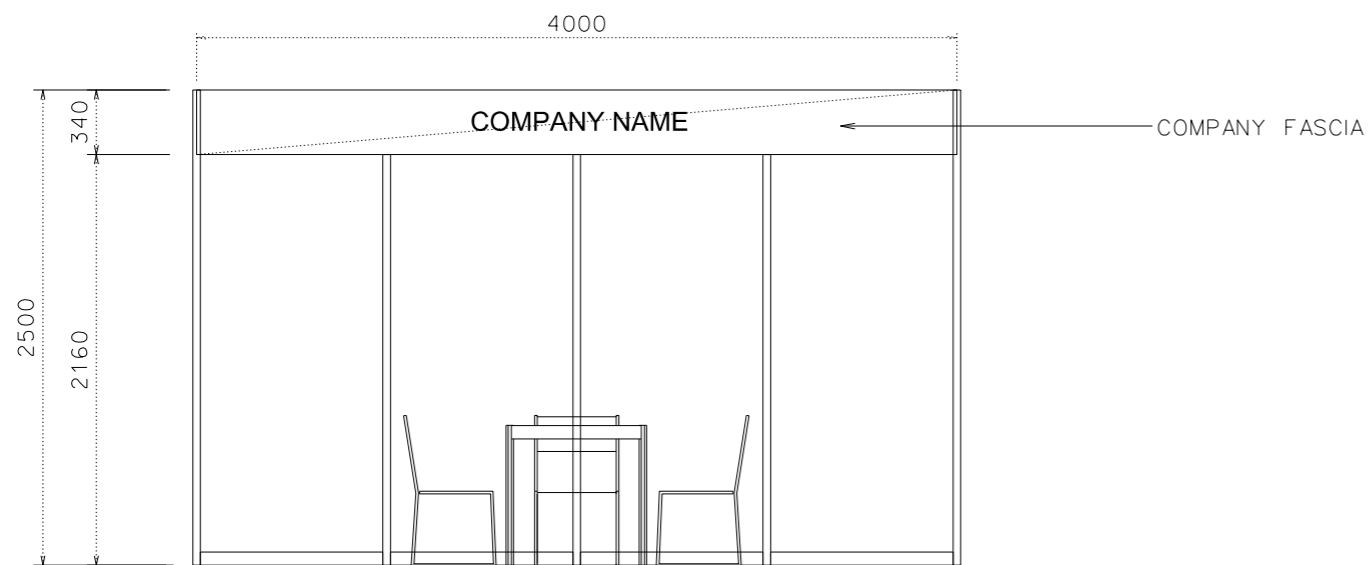

4M x 3M BASIC BOOTH

TOP VIEW

FRONT ELEVATION

PERSPECTIVE

SHELL BOOTH FACILITIES

LEGEND	DESCRIPTION	
	MEETING TABLE 700X 700 X750MM (LXWXH)	1
	BLACK LEATHER CHAIR	3
	COMPANY FASCIA	1
	13W LED LAMP LONGARMED SPOTLIGHT (YELLOW LIGHT)	2
	13W LED LAMP SPOTLIGHT (YELLOW LIGHT)	4
	CARPET	12 SQM
	CEILING BEAM	3M
	RUBBISH BIN	1

FILE PATH - I:\Booth drawing\0427 Print_packaging\CR INTERNAL USE\Basic\B09A_4x3_basic.dgn

NOTES UNLESS OTHERWISE SPECIFIED ALL DIMENSIONS ARE IN MM.

.....
.....
.....

.....
.....
.....

REVISION

DATE:	09/12/2021
SCALE:	1 : 40 (A3)
DRAWN BY:	JASON
CHECKED BY: