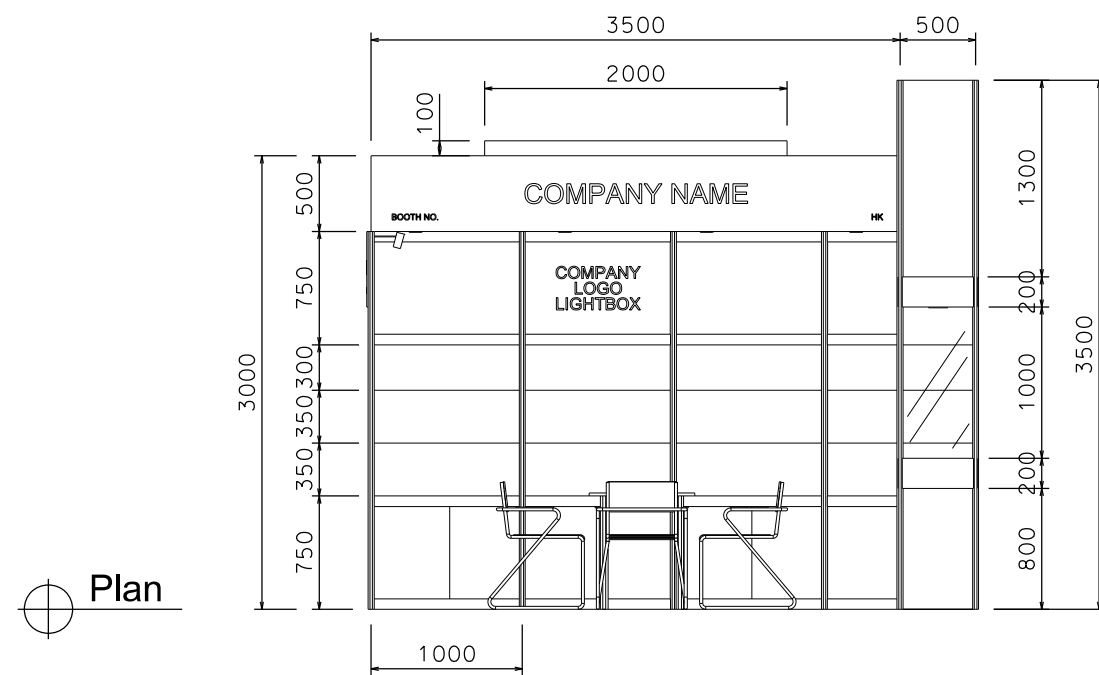

Premium Booth C 4mW x 3mD Left Corner Booth

PP-C-12-L-Cnr
4mW x 3mD x 3.5mH

COLOUR PERSPECTIVE N.T.S.

1 x 7w LED uplight for upper part,
1 x 7w LED downlight for lower part,

BOOTH SPECIFICATION		QTY
	Front glass showcase in light orange sticker lamination with glass sliding door, 2 x 13w LED recess downlight & 2 x 7w LED uplight and downlight	1
	Company Logo Lightbox w/ 2 x LED T5 tube (1mL)	1
	Tall showcase in light orange sticker lamination (without glass door), w/ 2 layers glass shelf, 3x7w LED downlight, cabinet underneath (1mW x 0.5mD x 2.5mH)	5.5
	Square meeting table (0.7m X0.7m x 0.75mH)	1
	Black leather chair	3
	Longarmed spotlight w/13w led lamp (yellow)	1
	Spotlight w/ 13w LED lamp (Yellow)	2
	LED T5 tube inside light trough	1
	500w Square pin power socket	1
	7w LED downlight (under fascia)	4
	Rubbish Bin	1
	Carpet	12 SQM

FILE PATH - I:\a-Booth drawing\0427 Print_packaging\CR INTERNAL USE\Premium\PP-C-2dLayout(500w).dgn

NOTES UNLESS OTHERWISE SPECIFIED ALL DIMENSIONS ARE IN MM.

.....
.....
.....

.....
.....
.....

REVISION

DATE: 09/12/2021
SCALE: 1 : 50 (A3)
DRAWN BY: JASON
CHECKED BY:

TITLE
Premium Booth C
PP-C-12-L-Cnr
4x3

PROJECT
PREMIUM BOOTH
DATE: XXXXXXXX

SHEET
PP-C03a