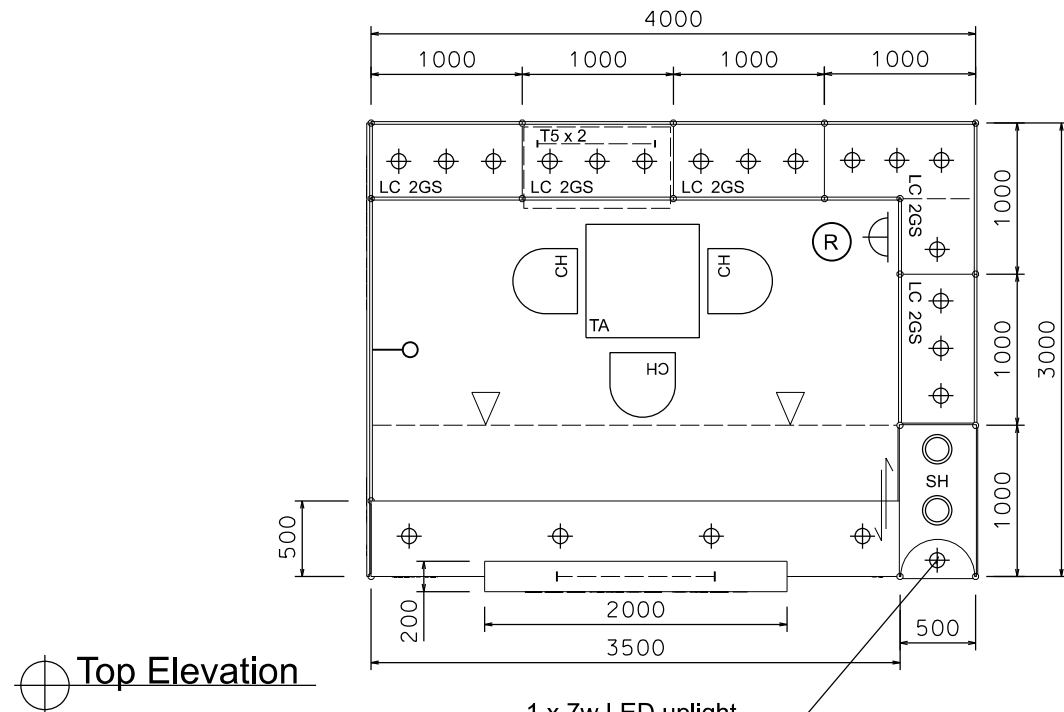

Premium Booth C 4mW x 3mD Left Corner Booth

PP-C-12-L-Cnr
4mW x 3mD x 3.5mH

COLOUR PERSPECTIVE N.T.S.

1 x 7w LED uplight for upper part,
1 x 7w LED downlight for lower part,

BOOTH SPECIFICATION		QTY
	Front glass showcase in light orange sticker lamination with glass sliding door, 2 x 13w LED recess downlight & 2 x 7w LED uplight and downlight	1
	Company Logo Lightbox w/ 2 x LED T5 tube (1mL)	1
	Tall showcase in light orange sticker lamination (without glass door), w/ 2 layers glass shelf, 3x7w LED downlight, cabinet underneath (1mW x 0.5mD x 2.5mH)	5.5
	Square meeting table (0.7m X0.7m x 0.75mH)	1
	Black leather chair	3
	Longarmed spotlight w/13w led lamp (yellow)	1
	Spotlight w/ 13w LED lamp (Yellow)	2
	LED T5 tube inside light trough	1
	500w Square pin power socket	1
	7w LED downlight (under fascia)	4
	Rubbish Bin	1
	Carpet	12 SQM

FILE PATH - I:\a-Booth drawing\0427 Print_packaging\CR INTERNAL USE\Premium\PP-C-2dLayout(500w).dgn

NOTES UNLESS OTHERWISE SPECIFIED ALL DIMENSIONS ARE IN MM.

.....
.....
.....

.....
.....
.....

REVISION

DATE: 09/12/2021
SCALE: 1 : 50 (A3)
DRAWN BY: JASON
CHECKED BY:

TITLE
Premium Booth C
PP-C-12-L-Cnr
4x3

PROJECT
PREMIUM BOOTH
DATE: XXXXXXXX

SHEET
PP-C03a