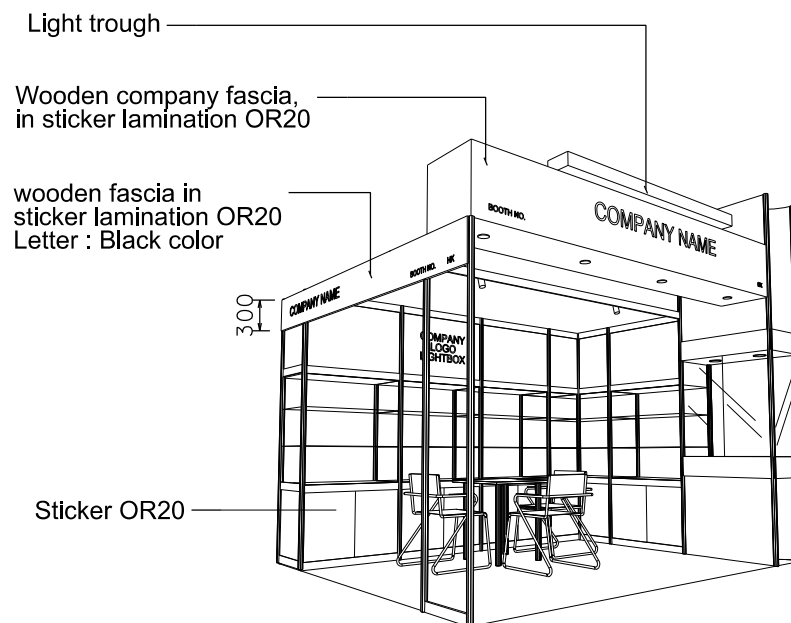

Premium Booth C 4mW x 3mD Left Corner Booth

PP-C-12-L-Cnr
4mW x 3mD x 3.5mH

COLOUR PERSPECTIVE N.T.S.

1 x 7w LED uplight for upper part,
1 x 7w LED downlight for lower part,

BOOTH SPECIFICATION		QTY
	Front glass showcase in light orange sticker lamination with glass sliding door, 2 x 13w LED recess downlight & 2 x 7w LED uplight and downlight	1
	Company Logo Lightbox w/ 2 x LED T5 tube (1mL)	1
	Tall showcase in light orange sticker lamination (without glass door), w/ 2 layers glass shelf, 3x7w LED downlight, cabinet underneath (1mW x 0.5mD x 2.5mH)	5.5
	Square meeting table (0.7m X0.7m x 0.75mH)	1
	Black leather chair	3
	Longarmed spotlight w/13w led lamp (yellow)	1
	Spotlight w/ 13w LED lamp (Yellow)	2
	LED T5 tube inside light trough	1
	500w Square pin power socket	1
	7w LED downlight (under fascia)	4
	Rubbish Bin	1
	Carpet	12 SQM

FILE PATH - I:\a-Booth drawing\0427 Print_packaging\CR INTERNAL USE\Premium\PP-C-2dLayout(500w).dgn

NOTES UNLESS OTHERWISE SPECIFIED ALL DIMENSIONS ARE IN MM.

.....
.....
.....

.....
.....
.....

REVISION

DATE: 09/12/2021
SCALE: 1 : 50 (A3)
DRAWN BY: JASON
CHECKED BY: