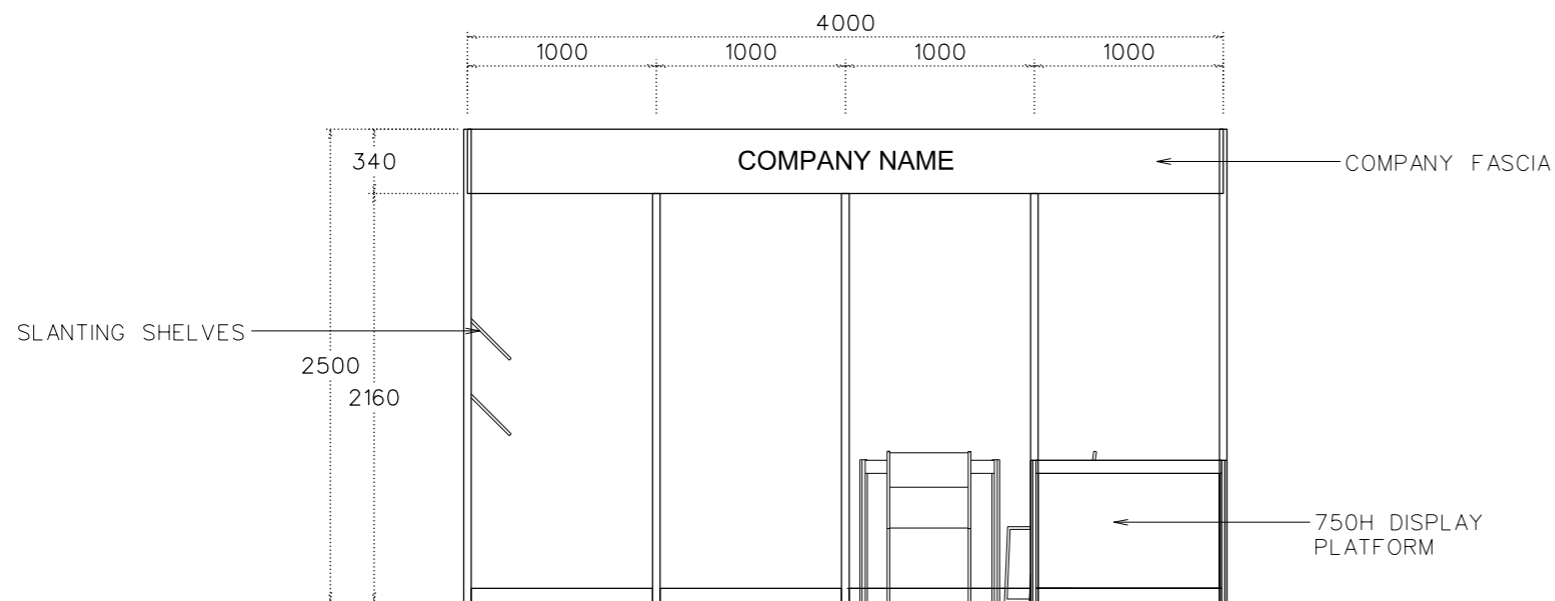

4M x 3M STANDARD BOOTH

TOP VIEW

FRONT ELEVATION

PERSPECTIVE

SHELL BOOTH FACILITIES

LEGEND	DESCRIPTION	
	1000 X 1000 x 750MMH DISPLAY PLATFORM	1
	MEETING TABLE 700X 700 X750MM (LXWXH)	1
	BLACK LEATHER CHAIR	3
	COMPANY FASCIA	1
	13W LED LAMP LONGARMED SPOTLIGHT (YELLOW LIGHT)	2
	13W LED LAMP SPOTLIGHT (YELLOW LIGHT)	4
	CARPET	12 SQM
	CEILING BEAM	3M
	RUBBISH BIN	1
	SLANTING SHELVES	6
	1000L x500D x 750MMH LOCKABLE CABINET	1

FILE PATH - I:\Booth drawing\0427 Print_packaging\CR INTERNAL USE\standard\B10A_4x3_standard.dgn

NOTES UNLESS OTHERWISE SPECIFIED ALL DIMENSIONS ARE IN MM.

.....

.....

REVISION

DATE:	09/12/2021
SCALE:	1 : 40 (A3)
DRAWN BY:	JASON
CHECKED BY:

TITLE
 4M x 3M
 STANDARD BOOTH

PROJECT
 HK INT'L
 PRINTING & PACKAGING
 FAIR 2022
 DATE: 27-30/04/2022

SHEET
B10A