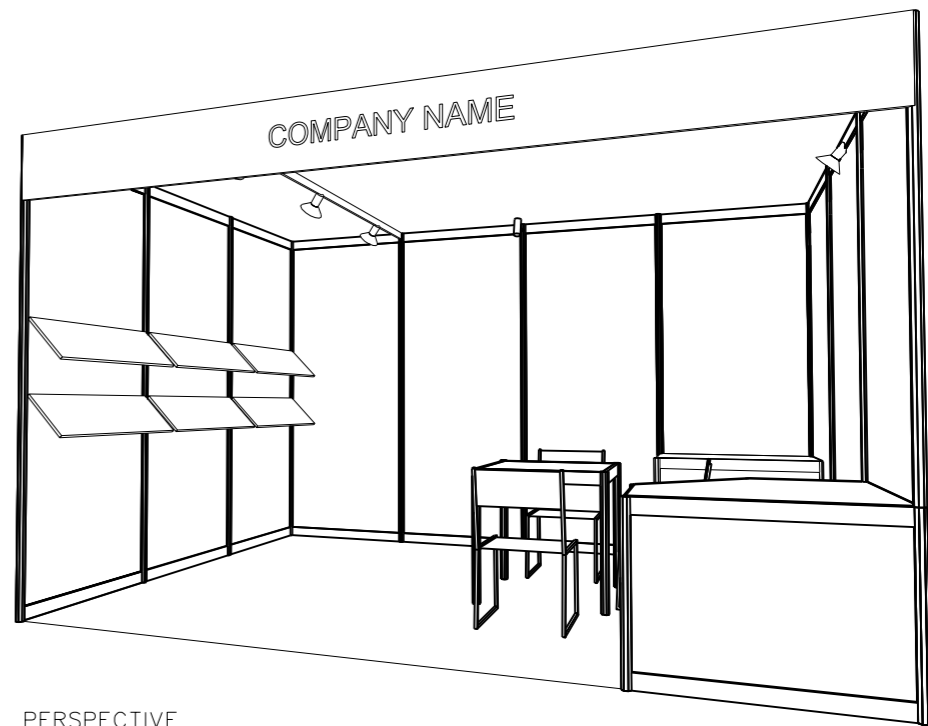

4M x 3M STANDARD BOOTH

TOP VIEW

FRONT ELEVATION

PERSPECTIVE

SHELL BOOTH FACILITIES

LEGEND	DESCRIPTION	
	1000 X 1000 x 750MMH DISPLAY PLATFORM	1
	MEETING TABLE 700X 700 X750MM (LXWXH)	1
	BLACK LEATHER CHAIR	3
	COMPANY FASCIA	1
	13W LED LAMP LONGARMED SPOTLIGHT (YELLOW LIGHT)	2
	13W LED LAMP SPOTLIGHT (YELLOW LIGHT)	4
	CARPET	12 SQM
	CEILING BEAM	3M
	RUBBISH BIN	1
	SLANTING SHELVES	6
	1000L x500D x 750MMH LOCKABLE CABINET	1

FILE PATH - I:\Booth drawing\0427 Print_packaging\CR INTERNAL USE\standard\B10A_4x3_standard.dgn

NOTES UNLESS OTHERWISE SPECIFIED ALL DIMENSIONS ARE IN MM.

.....

.....

REVISION

DATE:	09/12/2021
SCALE:	1 : 40 (A3)
DRAWN BY:	JASON
CHECKED BY: