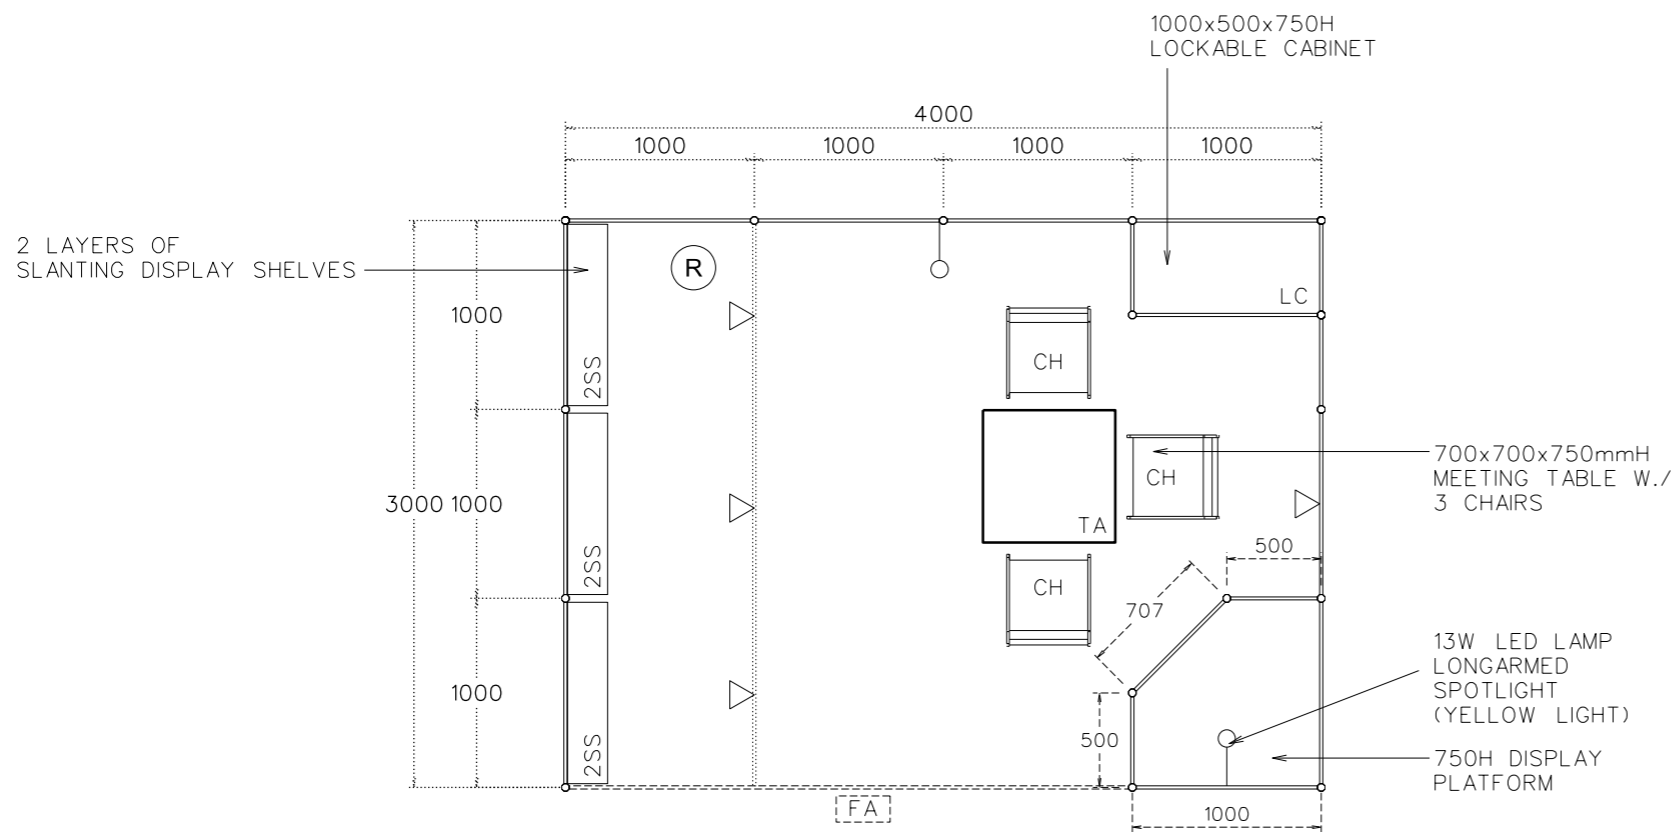

4M x 3M STANDARD BOOTH

TOP VIEW

FRONT ELEVATION

PERSPECTIVE

SHELL BOOTH FACILITIES

LEGEND	DESCRIPTION	
	1000 X 1000 x 750MMH DISPLAY PLATFORM	1
	MEETING TABLE 700X 700 X750MM (LXWXH)	1
	BLACK LEATHER CHAIR	3
	COMPANY FASCIA	1
	13W LED LAMP LONGARMED SPOTLIGHT (YELLOW LIGHT)	2
	13W LED LAMP SPOTLIGHT (YELLOW LIGHT)	4
	CARPET	12 SQM
	CEILING BEAM	3M
	RUBBISH BIN	1
	SLANTING SHELVES	6
	1000L x500D x 750MMH LOCKABLE CABINET	1

FILE PATH - I:\Booth drawing\0427 Print_packaging\CR INTERNAL USE\standard\B10A_4x3_standard.dgn

NOTES UNLESS OTHERWISE SPECIFIED ALL DIMENSIONS ARE IN MM.

.....

.....

REVISION

DATE:	09/12/2021
SCALE:	1 : 40 (A3)
DRAWN BY:	JASON
CHECKED BY:

TITLE
 4M x 3M
 STANDARD BOOTH

PROJECT
 HK INT'L
 PRINTING & PACKAGING
 FAIR 2022
 DATE: 27-30/04/2022

SHEET
B10A