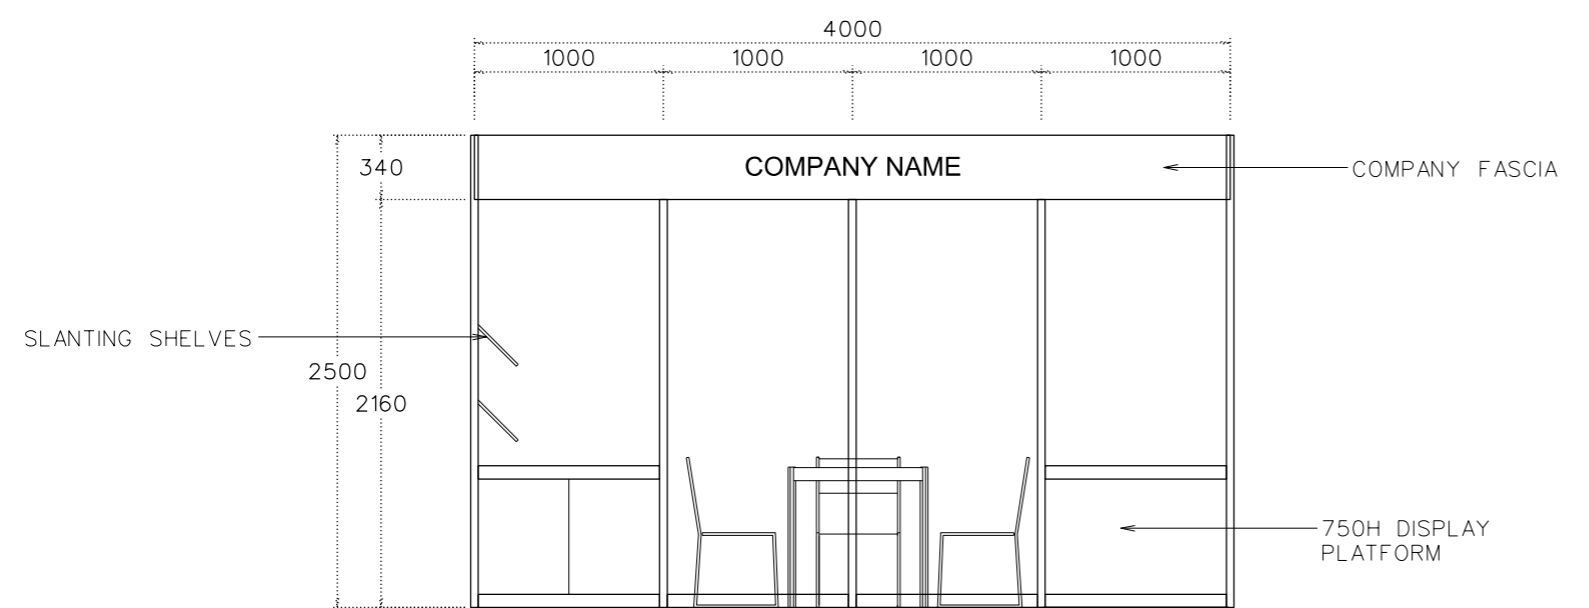

4M x 3M STANDARD RIGHT CORNER BOOTH

TOP VIEW

FRONT ELEVATION

PERSPECTIVE

SHELL BOOTH FACILITIES

LEGEND	DESCRIPTION	QUANTITY
	1000 X 1000 x 750MMH DISPLAY PLATFORM	1
	MEETING TABLE 700X 700 X750MM (LXWXH)	1
	BLACK LEATHER CHAIR	3
	COMPANY FASCIA	2
	13W LED LAMP LONGARMED SPOTLIGHT (YELLOW LIGHT)	2
	13W LED LAMP SPOTLIGHT (YELLOW LIGHT)	4
	CARPET	12 SQM
	CEILING BEAM	3M
	RUBBISH BIN	1
	SLANTING SHELVES	6
	1000L x500D x 750MMH LOCKABLE CABINET	1

FILE PATH - I:\Booth drawing\0427 Print_packaging\CR INTERNAL USE\standard\B10BC_4x3_standard_corner.dgn

	NOTES UNLESS OTHERWISE SPECIFIED ALL DIMENSIONS ARE IN MM.	REVISION	DATE: 09/12/2021	TITLE	PROJECT	SHEET
	SCALE: 1 : 40 (A3) DRAWN BY: JASON CHECKED BY:	4M x 3M STANDARD RIGHT CORNER BOOTH	HK INT'L PRINTING & PACKAGING FAIR 2022 DATE: 27-30/04/2022