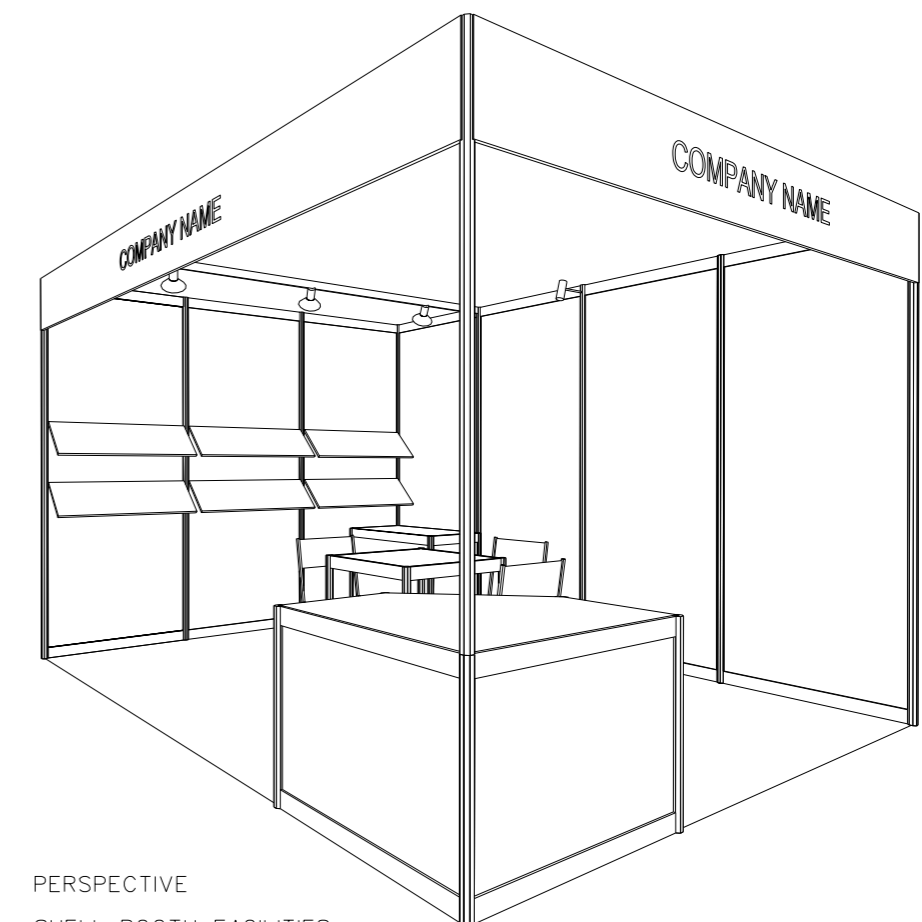

4M x 3M STANDARD RIGHT CORNER BOOTH

TOP VIEW

FRONT ELEVATION

PERSPECTIVE

SHELL BOOTH FACILITIES

LEGEND	DESCRIPTION	QUANTITY
	1000 X 1000 x 750MMH DISPLAY PLATFORM	1
	MEETING TABLE 700X 700 X750MM (LXWXH)	1
	BLACK LEATHER CHAIR	3
	COMPANY FASCIA	2
	13W LED LAMP LONGARMED SPOTLIGHT (YELLOW LIGHT)	2
	13W LED LAMP SPOTLIGHT (YELLOW LIGHT)	4
	CARPET	12 SQM
	CEILING BEAM	3M
	RUBBISH BIN	1
	SLANTING SHELVES	6
	1000L x500D x 750MMH LOCKABLE CABINET	1

FILE PATH - I:\Booth drawing\0427 Print_packaging\CR INTERNAL USE\standard\B10BC_4x3_standard_corner.dgn

	NOTES UNLESS OTHERWISE SPECIFIED ALL DIMENSIONS ARE IN MM.	REVISION	DATE: 09/12/2021	TITLE	PROJECT	SHEET
	SCALE: 1 : 40 (A3) DRAWN BY: JASON CHECKED BY:	4M x 3M STANDARD RIGHT CORNER BOOTH	HK INT'L PRINTING & PACKAGING FAIR 2022 DATE: 27-30/04/2022