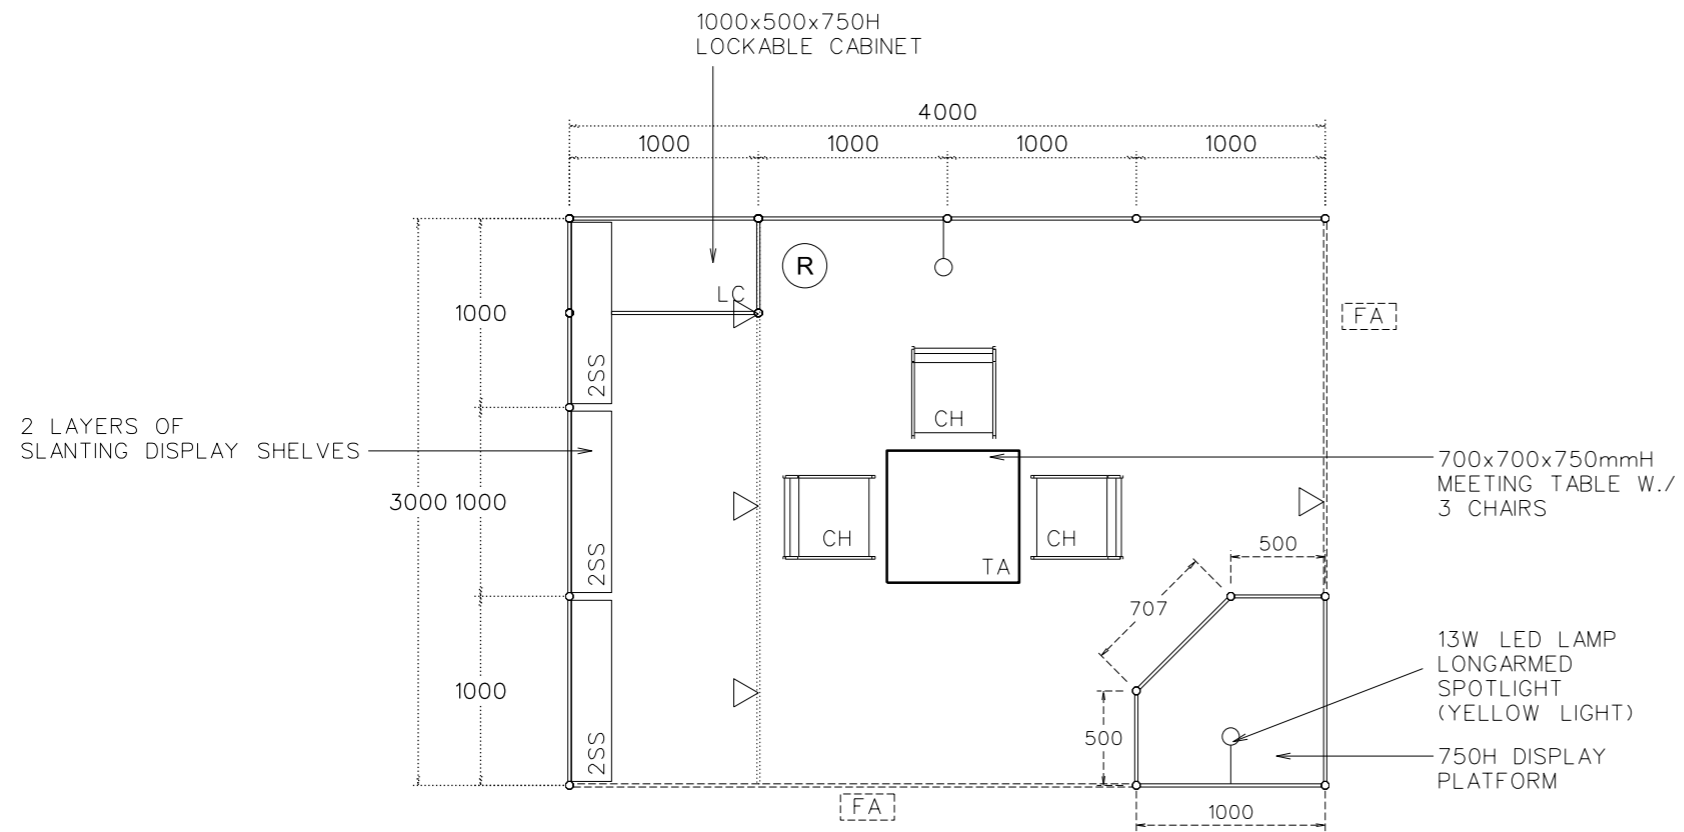

4M x 3M STANDARD RIGHT CORNER BOOTH

TOP VIEW

FRONT ELEVATION

PERSPECTIVE

SHELL BOOTH FACILITIES

LEGEND	DESCRIPTION	QUANTITY
	1000 X 1000 x 750MMH DISPLAY PLATFORM	1
	MEETING TABLE 700X 700 X750MM (LXWXH)	1
	BLACK LEATHER CHAIR	3
	COMPANY FASCIA	2
	13W LED LAMP LONGARMED SPOTLIGHT (YELLOW LIGHT)	2
	13W LED LAMP SPOTLIGHT (YELLOW LIGHT)	4
	CARPET	12 SQM
	CEILING BEAM	3M
	RUBBISH BIN	1
	SLANTING SHELVES	6
	1000L x500D x 750MMH LOCKABLE CABINET	1

FILE PATH - I:\Booth drawing\0427 Print_packaging\CR INTERNAL USE\standard\B10BC_4x3_standard_corner.dgn

	NOTES UNLESS OTHERWISE SPECIFIED ALL DIMENSIONS ARE IN MM.	REVISION	DATE: 09/12/2021	TITLE	PROJECT	SHEET
	SCALE: 1 : 40 (A3) DRAWN BY: JASON CHECKED BY:	4M x 3M STANDARD RIGHT CORNER BOOTH	HK INT'L PRINTING & PACKAGING FAIR 2022 DATE: 27-30/04/2022