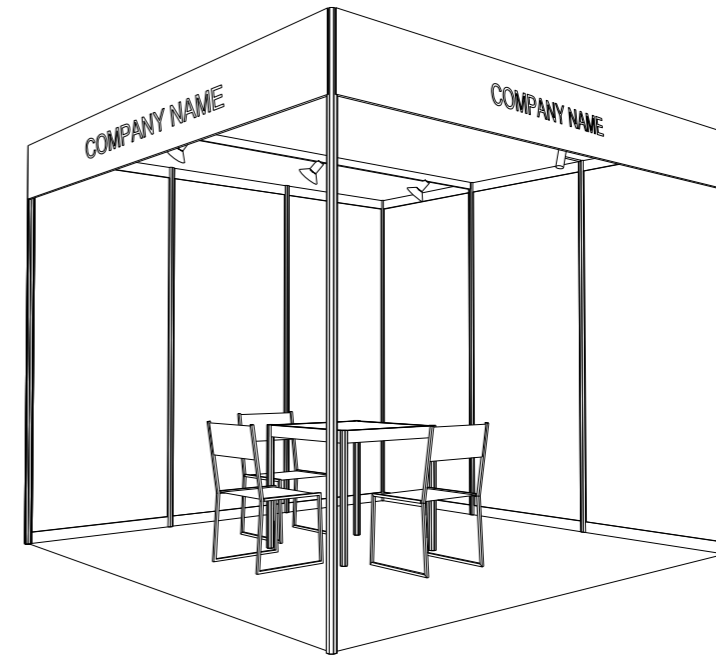

3M x 3M BASIC LEFT CORNER BOOTH

SHELL BOOTH FACILITIES

LEGEND	DESCRIPTION	
TA	MEETING TABLE 700X 700 X750MM (LXWXH)	1
CH	BLACK LEATHER CHAIR	3
[FA]	COMPAMY FASCIA	2
—○	13W LED LAMP LONGARMED SPOTLIGHT (YELLOW LIGHT)	2
▽	13W LED LAMP SPOTLIGHT (YELLOW LIGHT)	3
	CARPET	9 SQM
=====	CEILING BEAM	3M
(R)	RUBBISH BIN	1

FILE PATH - I:\o-Booth drawing\0427 Print_packaging\CR INTERNAL USE\Basic\B07BC_-3x3_-basic_corner.dgn

	NOTES UNLESS OTHERWISE SPECIFIED ALL DIMENSIONS ARE IN MM.	REVISION .	DATE: 09/12/2021	TITLE 3M x 3M BASIC LEFT CORNER BOOTH	PROJECT HK INT'L PRINTING & PACKAGING FAIR 2022 DATE: 27-30/04/2022	SHEET B07C
			SCALE: 1 : 40 (A3)			
			DRAWN BY: JASON			
			CHECKED BY:			