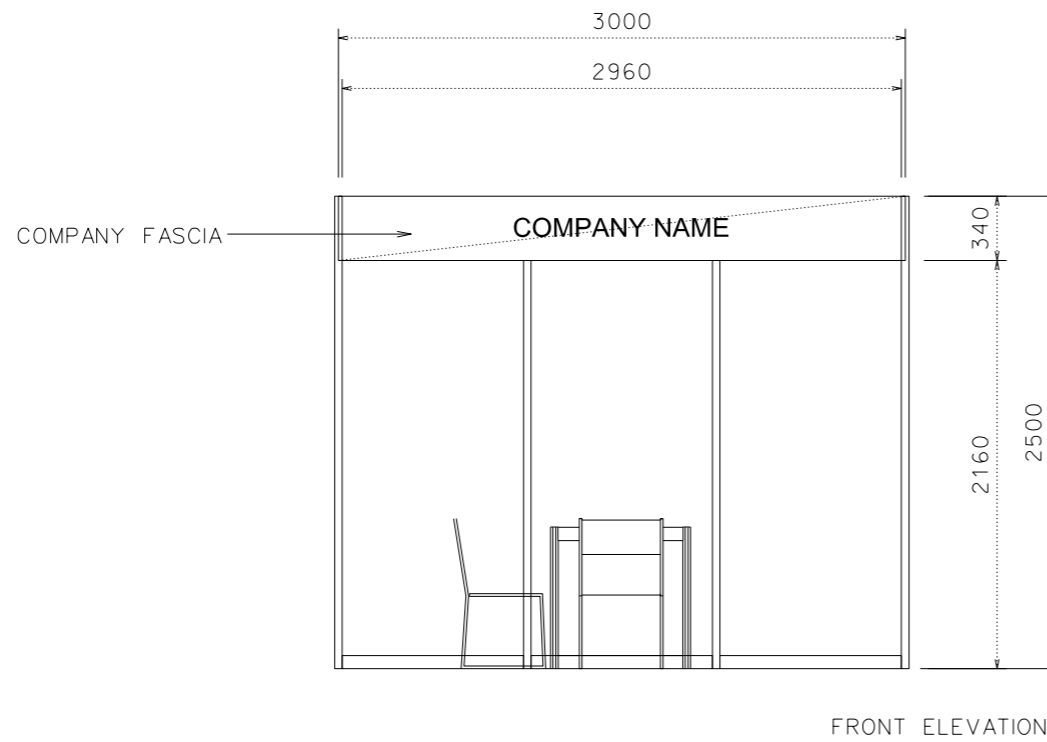

3M x 3M BASIC LEFT CORNER BOOTH

SHELL BOOTH FACILITIES

LEGEND	DESCRIPTION	
TA	MEETING TABLE 700X 700 X750MM (LXWXH)	1
CH	BLACK LEATHER CHAIR	3
[FA]	COMPAMY FASCIA	2
—○	13W LED LAMP LONGARMED SPOTLIGHT (YELLOW LIGHT)	2
▽	13W LED LAMP SPOTLIGHT (YELLOW LIGHT)	3
	CARPET	9 SQM
=====	CEILING BEAM	3M
(R)	RUBBISH BIN	1

FILE PATH - I:\o-Booth drawing\0427 Print_packaging\CR INTERNAL USE\Basic\B07BC_-3x3_-basic_corner.dgn

	NOTES UNLESS OTHERWISE SPECIFIED ALL DIMENSIONS ARE IN MM.	REVISION .	DATE: 09/12/2021	TITLE 3M x 3M BASIC LEFT CORNER BOOTH	PROJECT HK INT'L PRINTING & PACKAGING FAIR 2022 DATE: 27-30/04/2022	SHEET B07C
			SCALE: 1 : 40 (A3)			
			DRAWN BY: JASON			
			CHECKED BY:			