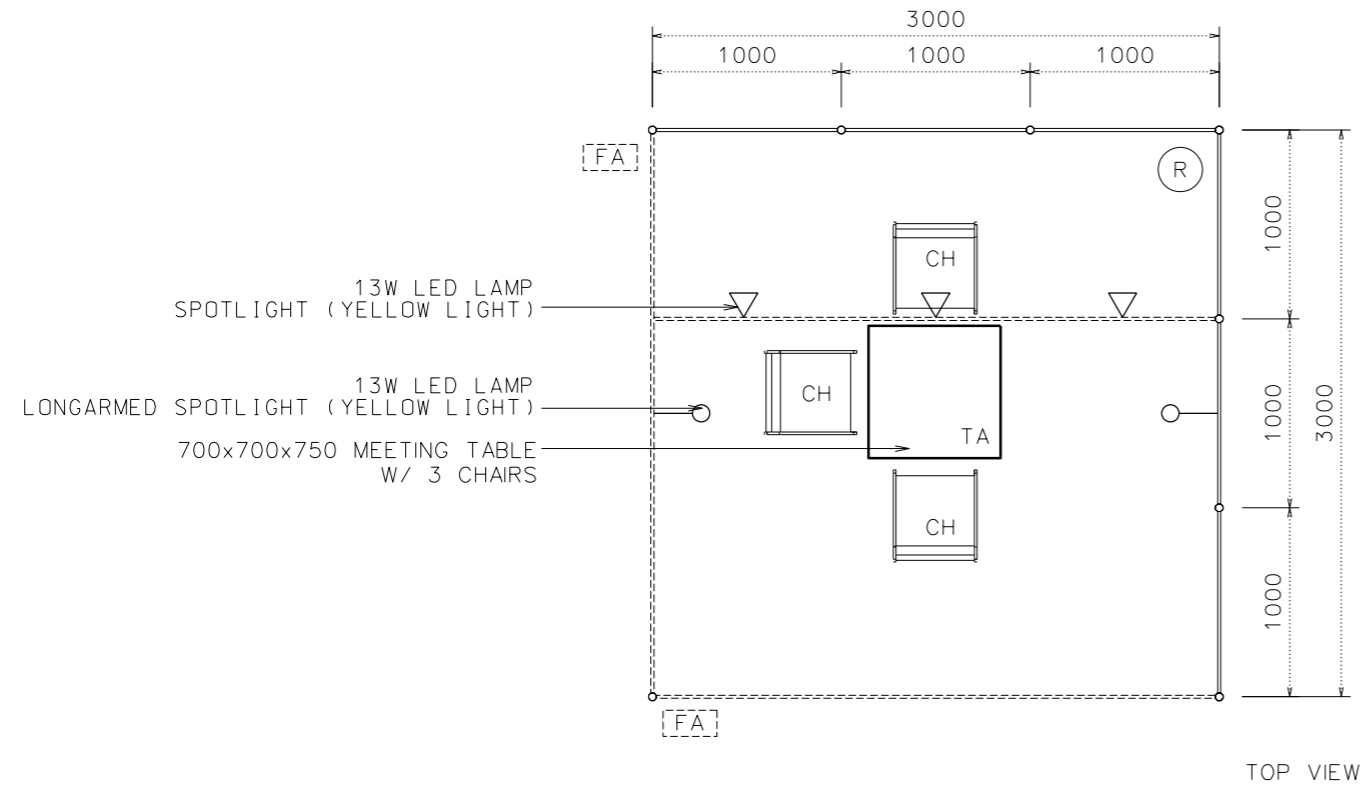

3M x 3M BASIC LEFT CORNER BOOTH

SHELL BOOTH FACILITIES

LEGEND	DESCRIPTION	
TA	MEETING TABLE 700X 700 X750MM (LXWXH)	1
CH	BLACK LEATHER CHAIR	3
[FA]	COMPAMY FASCIA	2
—○	13W LED LAMP LONGARMED SPOTLIGHT (YELLOW LIGHT)	2
▽	13W LED LAMP SPOTLIGHT (YELLOW LIGHT)	3
	CARPET	9 SQM
=====	CEILING BEAM	3M
(R)	RUBBISH BIN	1

FILE PATH - I:\o-Booth drawing\0427 Print_packaging\CR INTERNAL USE\Basic\B07BC_-3x3_-basic_corner.dgn

	NOTES UNLESS OTHERWISE SPECIFIED ALL DIMENSIONS ARE IN MM.	REVISION .	DATE: 09/12/2021	TITLE 3M x 3M BASIC LEFT CORNER BOOTH	PROJECT HK INT'L PRINTING & PACKAGING FAIR 2022 DATE: 27-30/04/2022	SHEET B07C
			SCALE: 1 : 40 (A3)			
			DRAWN BY: JASON			
			CHECKED BY:			