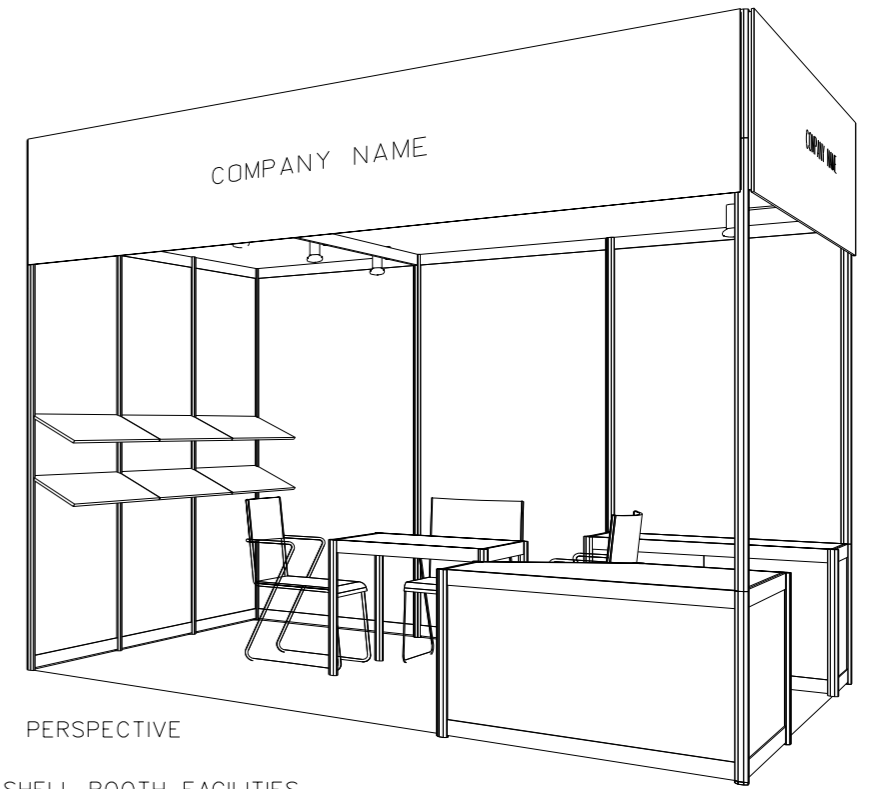

3M x 3M RIGHT CORNER BOOTH (GREEN ZONE)

PERSPECTIVE

SHELL BOOTH FACILITIES

LEGEND	DESCRIPTION	QUANTITY
	1000 X 1000 X 750MMH DISPLAY PLATFORM	1
	MEETING TABLE 700X 700 X750MM (LXWXH)	1
	BLACK LEATHER CHAIR	3
	COMPAMY FASCIA	2
	13W LED LAMP LONGARMED SPOTLIGHT (YELLOW LIGHT)	2
	13W LED LAMP SPOTLIGHT (YELLOW LIGHT)	3
	CARPET	9 SQM
	CEILING BEAM	3M
	RUBBISH BIN	1
	SLANTING SHELVES	6M
	1000Lx500Dx750MMH LOCKABLE CABINET	1

DRAWN BY: JASON

CHECKED BY:

TITLE

3M x 3M
 RIGHT CORNER BOOTH
 (GREEN ZONE)

PROJECT

HK INT'L
 PRINTING & PACKAGING
 FAIR 2022

DATE: 27-30/04/2022

SHEET