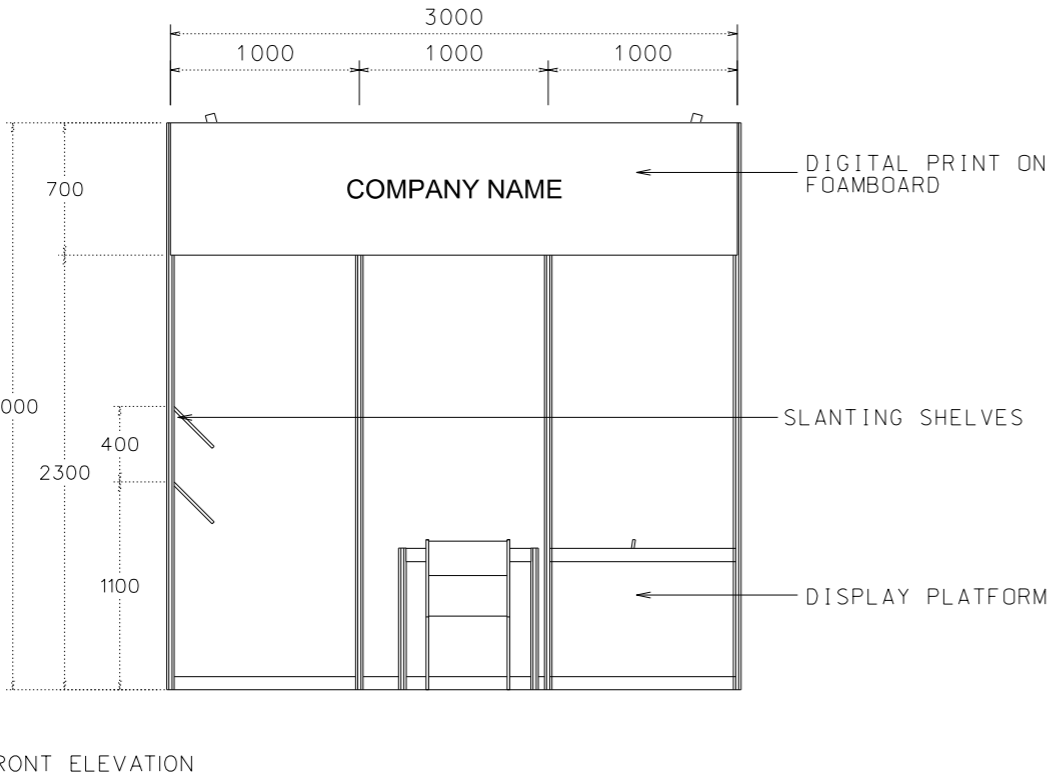

3M x 3M RIGHT CORNER BOOTH (GREEN ZONE)

PERSPECTIVE

SHELL BOOTH FACILITIES

LEGEND	DESCRIPTION	QUANTITY
	1000 X 1000 X 750MMH DISPLAY PLATFORM	1
	MEETING TABLE 700X 700 X750MM (LXWXH)	1
	BLACK LEATHER CHAIR	3
	COMPAMY FASCIA	2
	13W LED LAMP LONGARMED SPOTLIGHT (YELLOW LIGHT)	2
	13W LED LAMP SPOTLIGHT (YELLOW LIGHT)	3
	CARPET	9 SQM
	CEILING BEAM	3M
	RUBBISH BIN	1
	SLANTING SHELVES	6M
	1000Lx500Dx750MMH LOCKABLE CABINET	1

FILE PATH - I:\Booth drawing\0427 Print_packaging\CR INTERNAL USE\Green Solution\B08D_3x3_GreenLivZone.dgn

NOTES UNLESS OTHERWISE SPECIFIED ALL DIMENSIONS ARE IN MM.

.....

.....

REVISION

DATE: 09/12/2021

SCALE: 1:40 (A3)

DRAWN BY: JASON

CHECKED BY:

TITLE

3M x 3M
 RIGHT CORNER BOOTH
 (GREEN ZONE)

PROJECT

HK INT'L
 PRINTING & PACKAGING
 FAIR 2022

DATE: 27-30/04/2022

SHEET