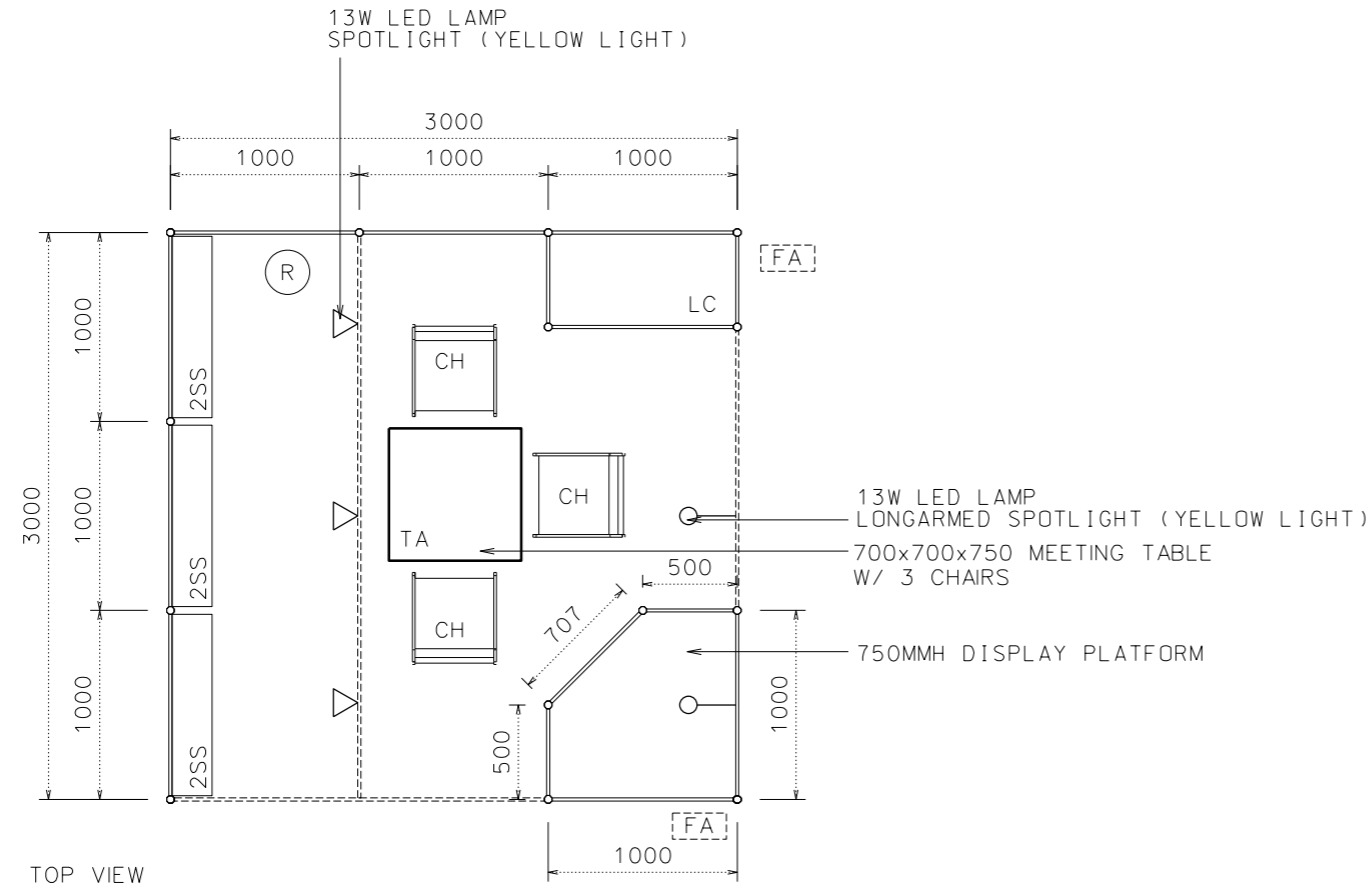

3M x 3M RIGHT CORNER BOOTH (GREEN ZONE)

PERSPECTIVE

SHELL BOOTH FACILITIES

LEGEND	DESCRIPTION	QUANTITY
	1000 X 1000 X 750MMH DISPLAY PLATFORM	1
	MEETING TABLE 700X 700 X750MM (LXWXH)	1
	BLACK LEATHER CHAIR	3
	COMPAMY FASCIA	2
	13W LED LAMP LONGARMED SPOTLIGHT (YELLOW LIGHT)	2
	13W LED LAMP SPOTLIGHT (YELLOW LIGHT)	3
	CARPET	9 SQM
	CEILING BEAM	3M
	RUBBISH BIN	1
	SLANTING SHELVES	6M
	1000Lx500Dx750MMH LOCKABLE CABINET	1

FILE PATH - I:\Booth drawing\0427 Print_packaging\CR INTERNAL USE\Green Solution\B08D_3x3_GreenLivZone.dgn

NOTES UNLESS OTHERWISE SPECIFIED ALL DIMENSIONS ARE IN MM.

.....

.....

REVISION

DATE: 09/12/2021

SCALE: 1:40 (A3)

DRAWN BY: JASON

CHECKED BY:

TITLE

3M x 3M
 RIGHT CORNER BOOTH
 (GREEN ZONE)

PROJECT

HK INT'L
 PRINTING & PACKAGING
 FAIR 2022

DATE: 27-30/04/2022

SHEET