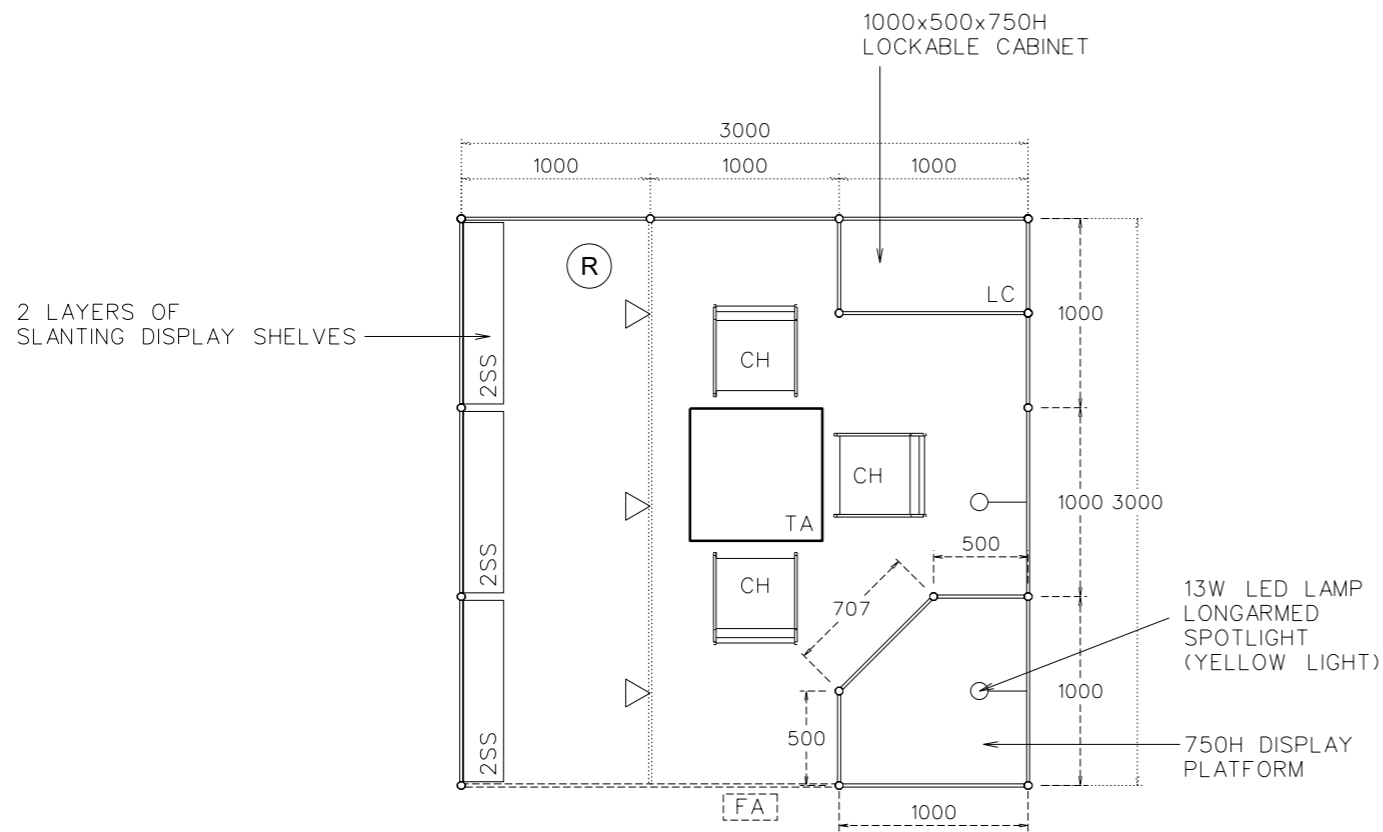

3M x 3M STANDARD BOOTH

TOP VIEW

FRONT ELEVATION

PERSPECTIVE

SHELL BOOTH FACILITIES

LEGEND	DESCRIPTION	QUANTITY
	1000 X 1000 X 750MMH DISPLAY PLATFORM	1
	MEETING TABLE 700X 700 X750MM (LXWXH)	1
	BLACK LEATHER CHAIR	3
	COMPANY FASCIA	1
	13W LED LAMP LONGARMED SPOTLIGHT (YELLOW LIGHT)	2
	13W LED LAMP SPOTLIGHT (YELLOW LIGHT)	3
	CARPET	9 SQM
	CEILING BEAM	3M
	RUBBISH BIN	1
	SLANTING SHELVES	6
	1000L x500D x 750MMH LOCKABLE CABINET	1

FILE PATH - I:\Booth drawing\0427 Print_packaging\CR INTERNAL USE\standard\B08A_3x3_standard.dgn

NOTES UNLESS OTHERWISE SPECIFIED ALL DIMENSIONS ARE IN MM.

.....

.....

.....

REVISION

.....

DATE: 09/12/2021