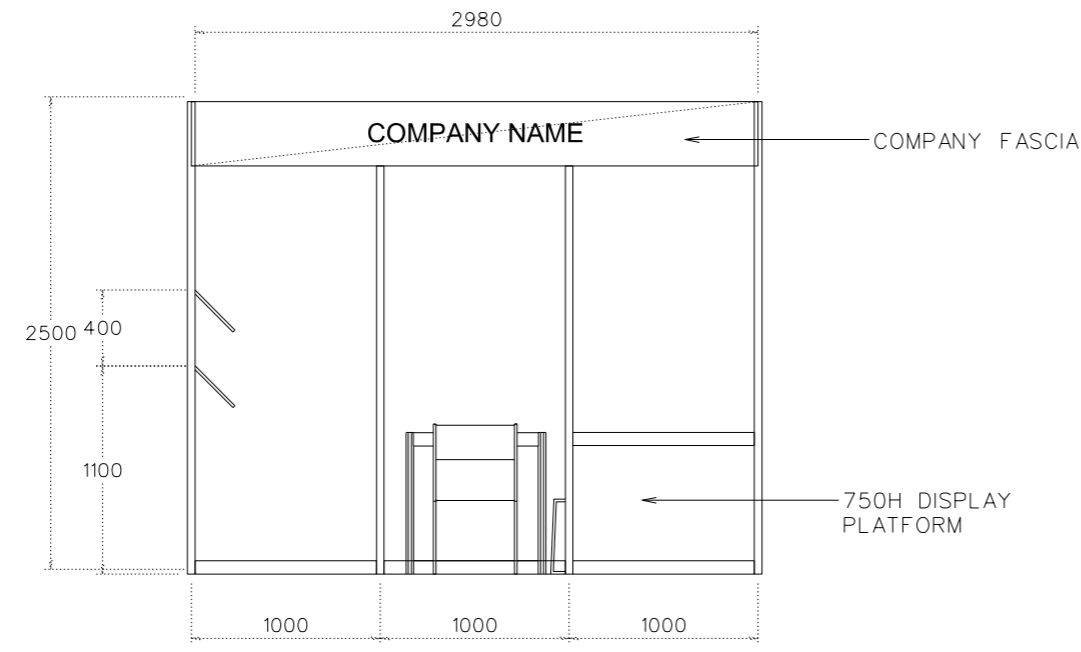

3M x 3M STANDARD BOOTH

TOP VIEW

FRONT ELEVATION

PERSPECTIVE

SHELL BOOTH FACILITIES

LEGEND	DESCRIPTION	QUANTITY
	1000 X 1000 X 750MMH DISPLAY PLATFORM	1
	MEETING TABLE 700X 700 X750MM (LXWXH)	1
	BLACK LEATHER CHAIR	3
	COMPANY FASCIA	1
	13W LED LAMP LONGARMED SPOTLIGHT (YELLOW LIGHT)	2
	13W LED LAMP SPOTLIGHT (YELLOW LIGHT)	3
	CARPET	9 SQM
	CEILING BEAM	3M
	RUBBISH BIN	1
	SLANTING SHELVES	6
	1000L x500D x 750MMH LOCKABLE CABINET	1

FILE PATH - I:\Booth drawing\0427 Print_packaging\CR INTERNAL USE\standard\B08A_3x3_standard.dgn

NOTES UNLESS OTHERWISE SPECIFIED ALL DIMENSIONS ARE IN MM.

.....

.....

.....

REVISION

.....

DATE: 09/12/2021

SCALE: 1 : 40 (A3)

DRAWN BY: JASON

CHECKED BY:

TITLE

3M x 3M STANDARD BOOTH

PROJECT

HK INT'L PRINTING & PACKAGING FAIR 2022

DATE: 27-30/04/2022