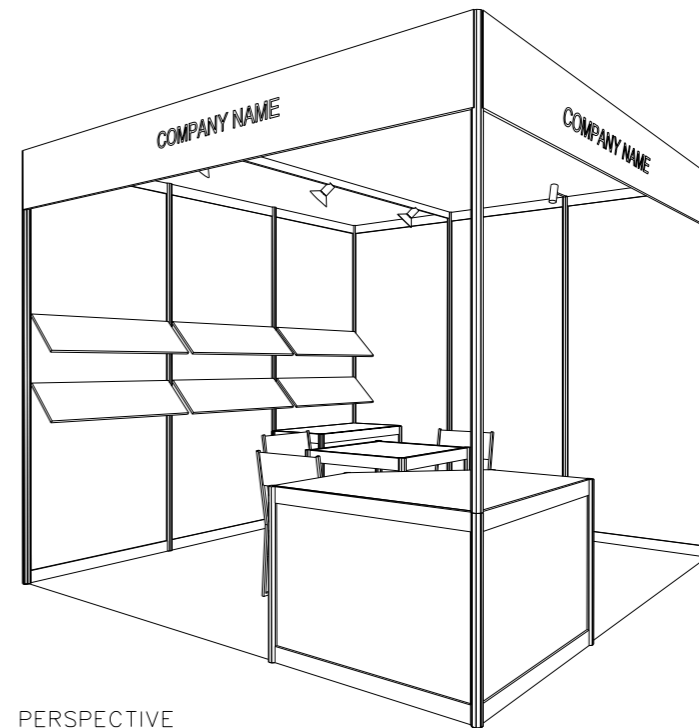

3M x 3M STANDARD LEFT CORNER BOOTH

TOP VIEW

FRONT ELEVATION

PERSPECTIVE

SHELL BOOTH FACILITIES

LEGEND	DESCRIPTION	
	1000 X 1000 X 750MMH DISPLAY PLATFORM	1
	MEETING TABLE 700X 700 X750MM (LXWXH)	1
	BLACK LEATHER CHAIR	3
	COMPANY FASCIA	2
	13W LED LAMP LONGARMED SPOTLIGHT (YELLOW LIGHT)	2
	13W LED LAMP SPOTLIGHT (YELLOW LIGHT)	3
	CARPET	9 SQM
	CEILING BEAM	3M
	RUBBISH BIN	1
	SLANTING SHELVES	6
	1000L x500D x 750MMH LOCKABLE CABINET	1

FILE PATH - I:\Booth drawing\0427 Print_packaging\CR INTERNAL USE\standard\B08BC_3x3_standard_corner.dgn

NOTES UNLESS OTHERWISE SPECIFIED ALL DIMENSIONS ARE IN MM.

.....

.....

REVISION

DATE:	09/12/2021
SCALE:	1 : 40 (A3)
DRAWN BY:	JASON
CHECKED BY:

TITLE

3M x 3M
 STANDARD
 LEFT CORNER BOOTH

PROJECT

HK INT'L
 PRINTING & PACKAGING
 FAIR 2022

DATE: 27-30/04/2022

SHEET

B08C