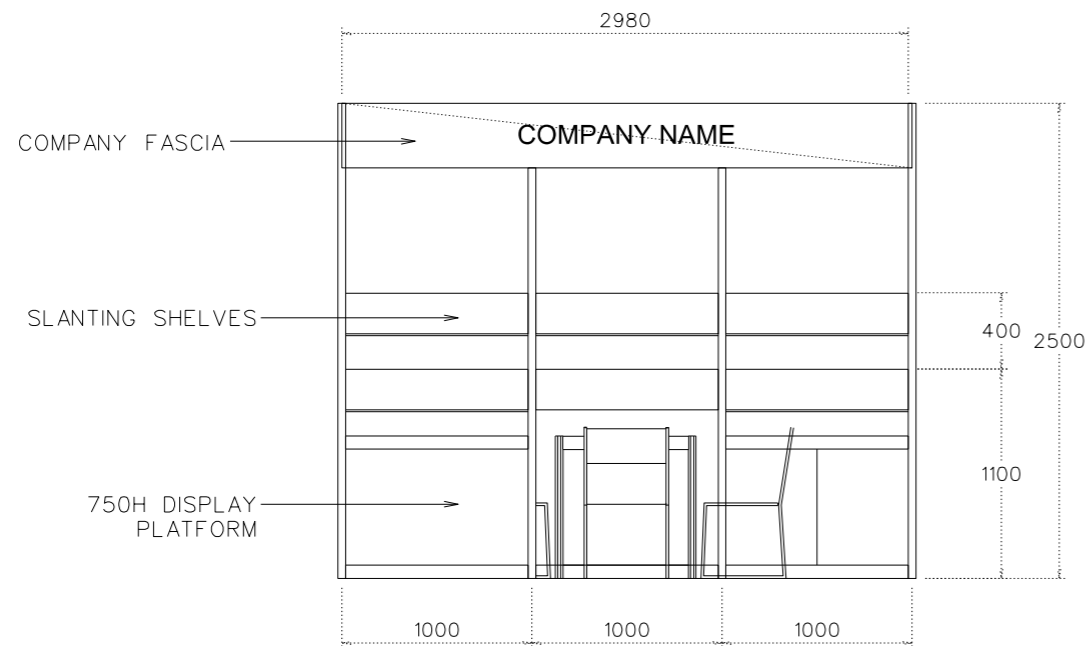

3M x 3M STANDARD LEFT CORNER BOOTH

TOP VIEW

FRONT ELEVATION

PERSPECTIVE

SHELL BOOTH FACILITIES

LEGEND	DESCRIPTION	
	1000 X 1000 X 750MMH DISPLAY PLATFORM	1
	MEETING TABLE 700X 700 X750MM (LXWXH)	1
	BLACK LEATHER CHAIR	3
	COMPANY FASCIA	2
	13W LED LAMP LONGARMED SPOTLIGHT (YELLOW LIGHT)	2
	13W LED LAMP SPOTLIGHT (YELLOW LIGHT)	3
	CARPET	9 SQM
	CEILING BEAM	3M
	RUBBISH BIN	1
	SLANTING SHELVES	6
	1000L x500D x 750MMH LOCKABLE CABINET	1

FILE PATH - I:\Booth drawing\0427 Print_packaging\CR INTERNAL USE\standard\B08BC_3x3_standard_corner.dgn

NOTES UNLESS OTHERWISE SPECIFIED ALL DIMENSIONS ARE IN MM.

.....

.....

REVISION

DATE:	09/12/2021
SCALE:	1 : 40 (A3)
DRAWN BY:	JASON
CHECKED BY:

TITLE

3M x 3M
 STANDARD
 LEFT CORNER BOOTH

PROJECT

HK INT'L
 PRINTING & PACKAGING
 FAIR 2022

DATE: 27-30/04/2022

SHEET

B08C