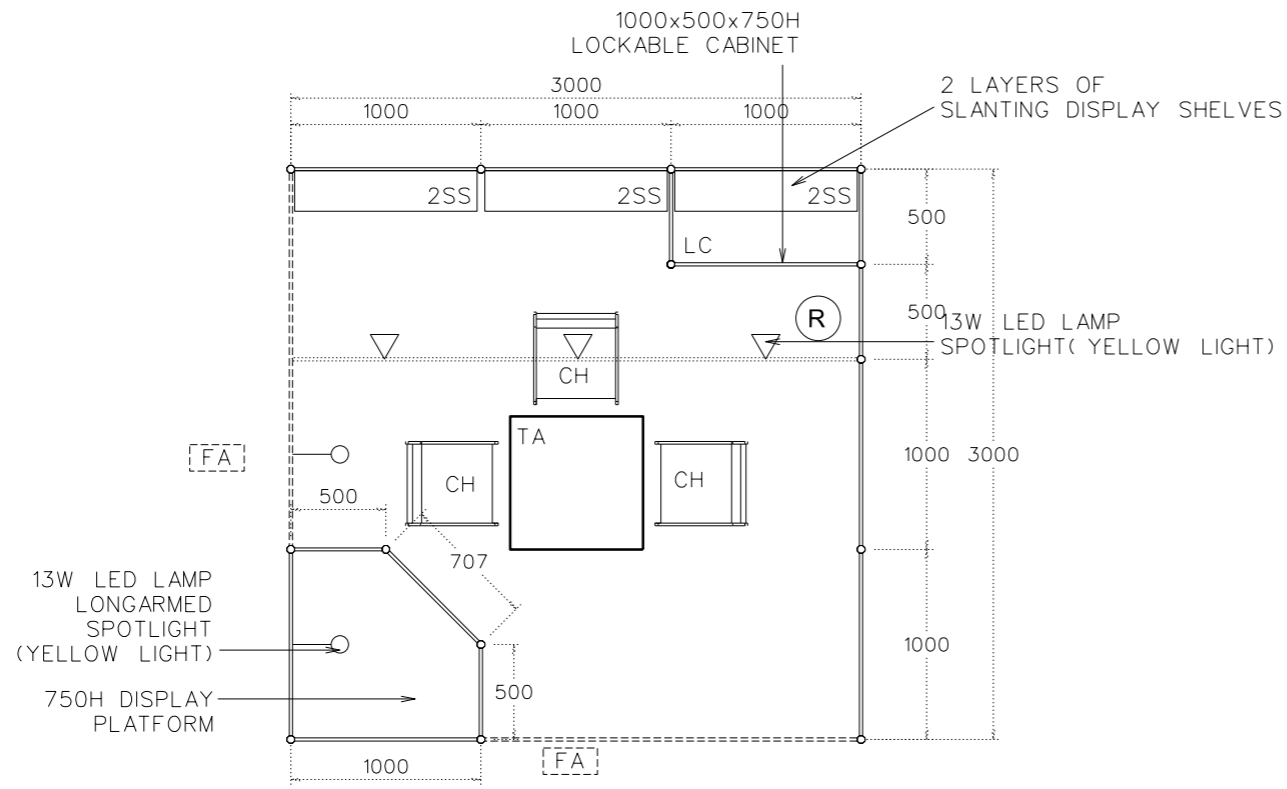

3M x 3M STANDARD LEFT CORNER BOOTH

TOP VIEW

FRONT ELEVATION

PERSPECTIVE

SHELL BOOTH FACILITIES

LEGEND	DESCRIPTION	
	1000 X 1000 X 750MMH DISPLAY PLATFORM	1
	MEETING TABLE 700X 700 X750MM (LXWXH)	1
	BLACK LEATHER CHAIR	3
	COMPANY FASCIA	2
	13W LED LAMP LONGARMED SPOTLIGHT (YELLOW LIGHT)	2
	13W LED LAMP SPOTLIGHT (YELLOW LIGHT)	3
	CARPET	9 SQM
	CEILING BEAM	3M
	RUBBISH BIN	1
	SLANTING SHELVES	6
	1000L x500D x 750MMH LOCKABLE CABINET	1

FILE PATH - I:\Booth drawing\0427 Print_packaging\CR INTERNAL USE\standard\B08BC_3x3_standard_corner.dgn

NOTES UNLESS OTHERWISE SPECIFIED ALL DIMENSIONS ARE IN MM.

.....

.....

REVISION

DATE:	09/12/2021
SCALE:	1 : 40 (A3)
DRAWN BY:	JASON
CHECKED BY:

TITLE

3M x 3M
 STANDARD
 LEFT CORNER BOOTH

PROJECT

HK INT'L
 PRINTING & PACKAGING
 FAIR 2022

DATE: 27-30/04/2022

SHEET

B08C