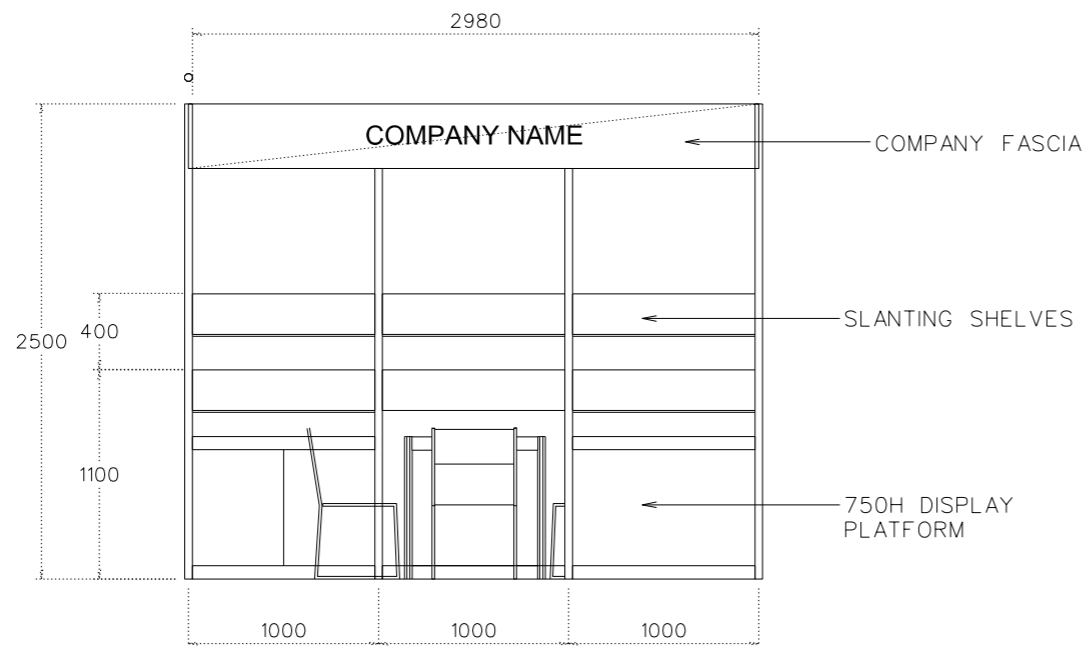

# 3M x 3M STANDARD RIGHT CORNER BOOTH

TOP VIEW

FRONT ELEVATION

PERSPECTIVE

### SHELL BOOTH FACILITIES

LEGEND	DESCRIPTION	
	1000 X 1000 x 750MMH DISPLAY PLATFORM	1
	MEETING TABLE 700X 700 X750MM (LXWXH)	1
	BLACK LEATHER CHAIR	3
	COMPAMY FASCIA	2
	13W LED LAMP LONGARMED SPOTLIGHT ( YELLOW LIGHT)	2
	13W LED LAMP SPOTLIGHT ( YELLOW LIGHT)	3
	CARPET	9 SQM
	CEILING BEAM	3M
	RUBBISH BIN	1
	SLANTING SHELVES	6
	1000L x500D x 750MMH LOCKABLE CABINET	1

### TITLE

3M x 3M  
 STANDARD  
 RIGHT CORNER BOOTH