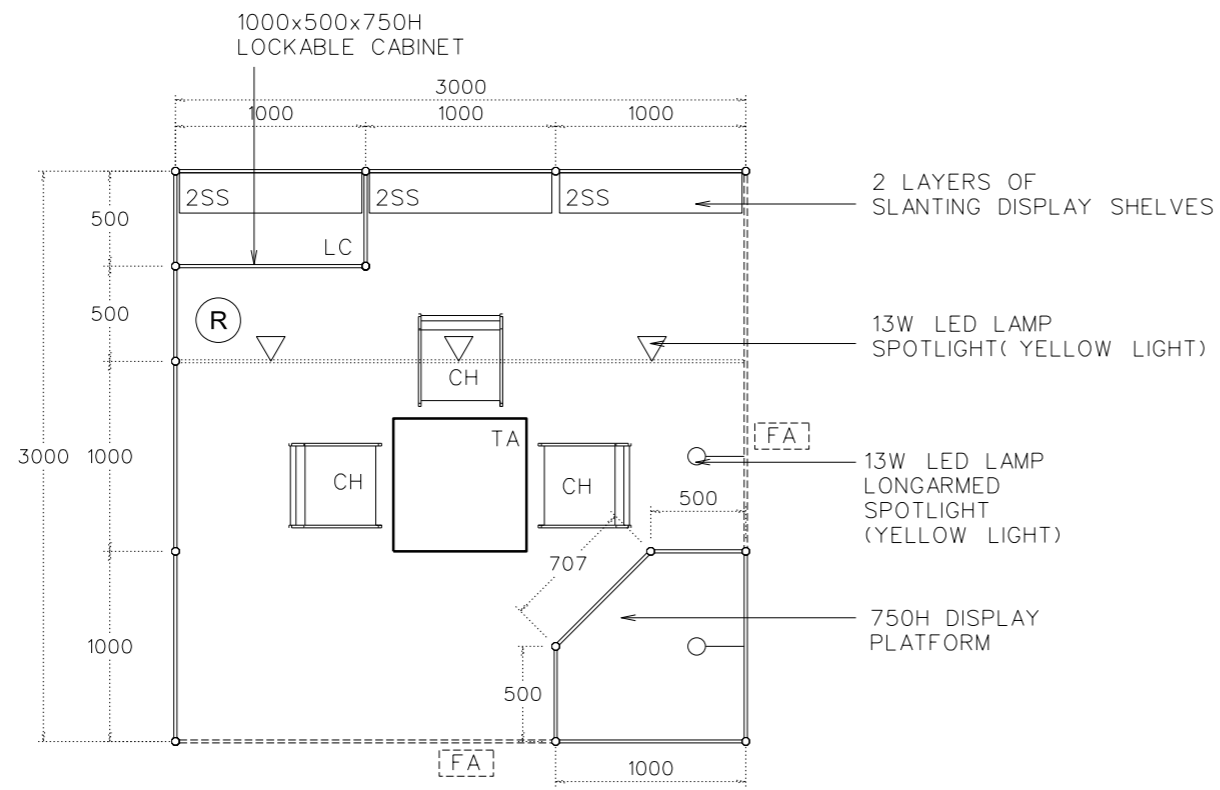

# 3M x 3M STANDARD RIGHT CORNER BOOTH

TOP VIEW

FRONT ELEVATION

PERSPECTIVE

### SHELL BOOTH FACILITIES

LEGEND	DESCRIPTION	
	1000 X 1000 x 750MMH DISPLAY PLATFORM	1
	MEETING TABLE 700X 700 X750MM (LXWXH)	1
	BLACK LEATHER CHAIR	3
	COMPAMY FASCIA	2
	13W LED LAMP LONGARMED SPOTLIGHT ( YELLOW LIGHT)	2
	13W LED LAMP SPOTLIGHT ( YELLOW LIGHT)	3
	CARPET	9 SQM
	CEILING BEAM	3M
	RUBBISH BIN	1
	SLANTING SHELVES	6
	1000L x500D x 750MMH LOCKABLE CABINET	1

### TITLE

3M x 3M  
 STANDARD  
 RIGHT CORNER BOOTH