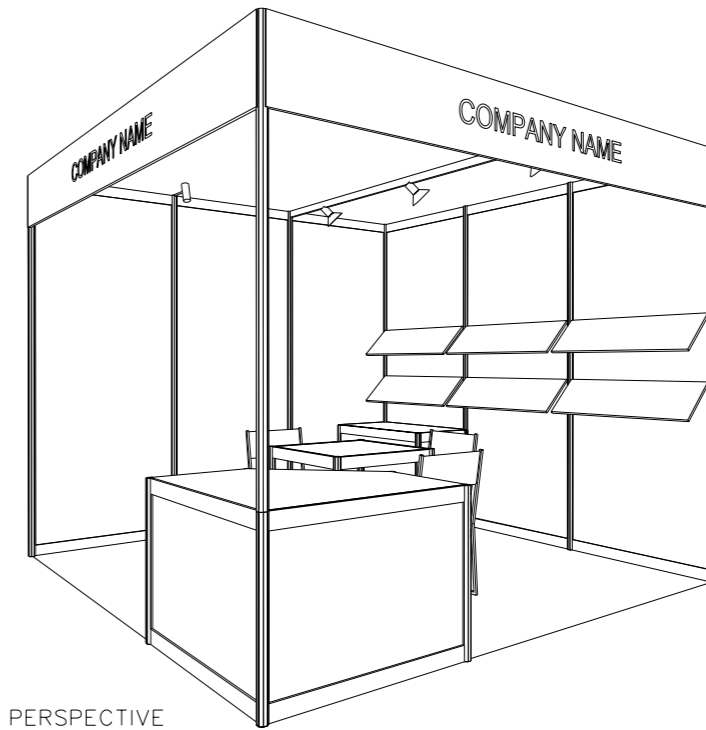

# 3M x 3M STANDARD RIGHT CORNER BOOTH

TOP VIEW

FRONT ELEVATION

PERSPECTIVE

### SHELL BOOTH FACILITIES

LEGEND	DESCRIPTION	
	1000 X 1000 x 750MMH DISPLAY PLATFORM	1
	MEETING TABLE 700X 700 X750MM (LXWXH)	1
	BLACK LEATHER CHAIR	3
	COMPAMY FASCIA	2
	13W LED LAMP LONGARMED SPOTLIGHT ( YELLOW LIGHT)	2
	13W LED LAMP SPOTLIGHT ( YELLOW LIGHT)	3
	CARPET	9 SQM
	CEILING BEAM	3M
	RUBBISH BIN	1
	SLANTING SHELVES	6
	1000L x500D x 750MMH LOCKABLE CABINET	1

### TITLE

3M x 3M  
 STANDARD  
 RIGHT CORNER BOOTH