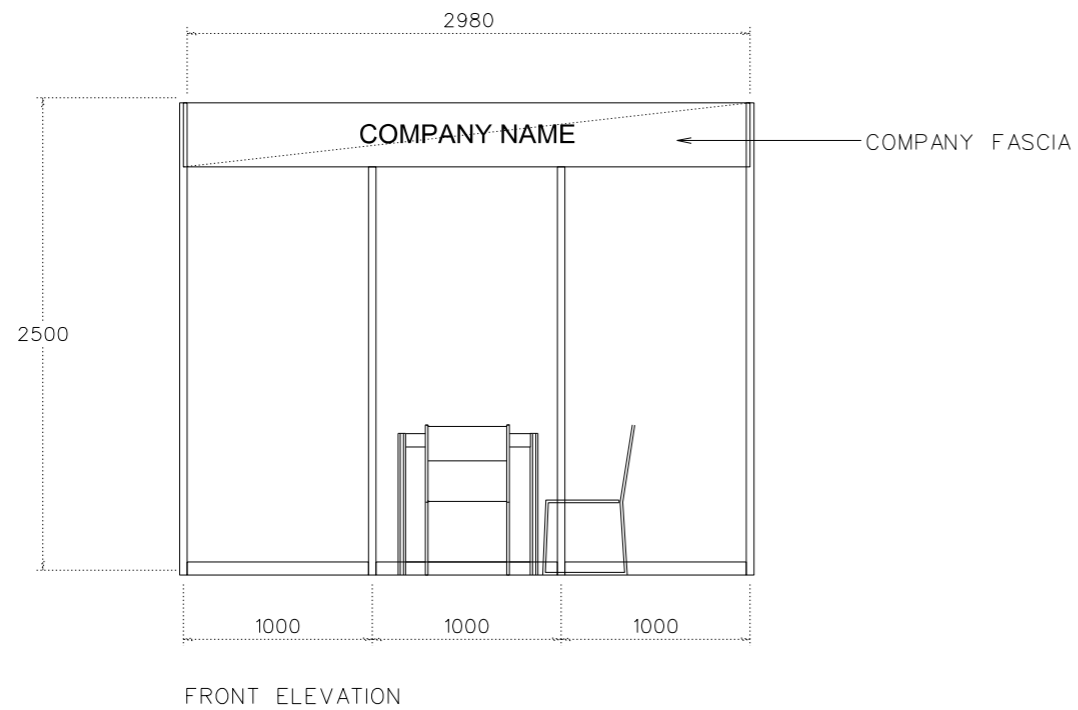

3M x 3M BASIC BOOTH

SHELL BOOTH FACILITIES

LEGEND	DESCRIPTION	
	MEETING TABLE 700X 700 X750MM (LXWXH)	1
	BLACK LEATHER CHAIR	3
[FA]	COMPAMY FASCIA	1
	13W LED LAMP LONGARMED SPOTLIGHT (YELLOW LIGHT)	2
	13W LED LAMP SPOTLIGHT (YELLOW LIGHT)	3
	CARPET	9 SQM
=====	CEILING BEAM	3M
(R)	RUBBISH BIN	1