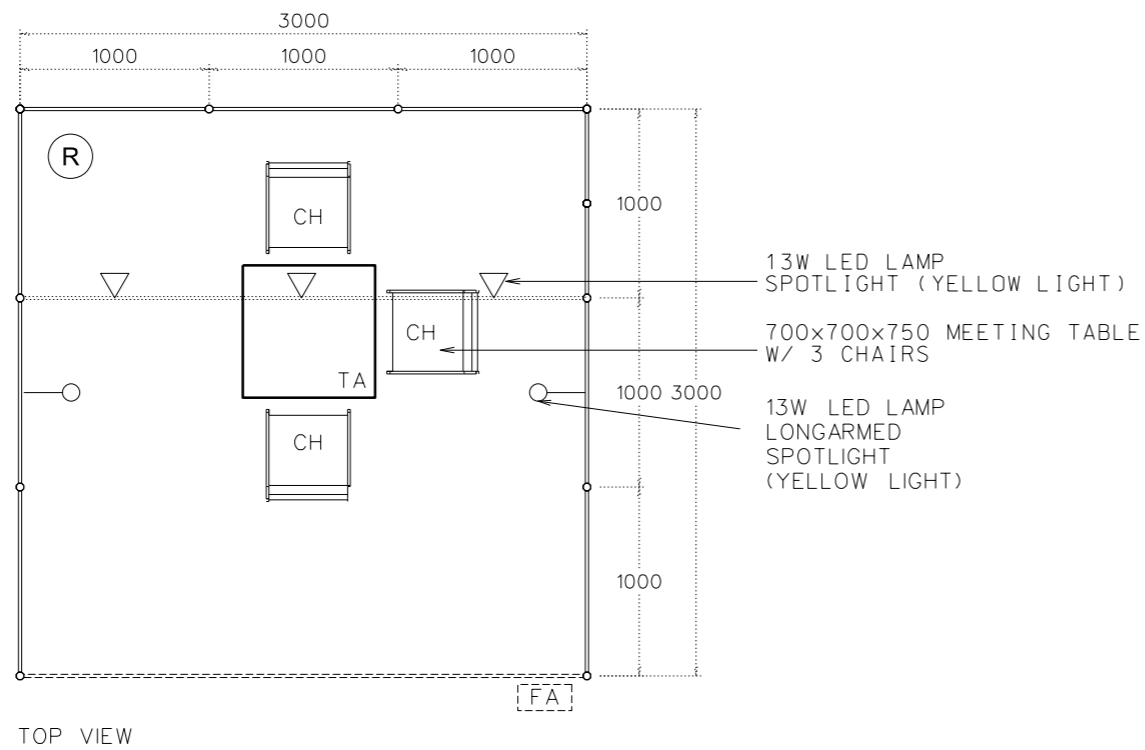

3M x 3M BASIC BOOTH

SHELL BOOTH FACILITIES

LEGEND	DESCRIPTION	
	MEETING TABLE 700X 700 X750MM (LXWXH)	1
	BLACK LEATHER CHAIR	3
[FA]	COMPAMY FASCIA	1
	13W LED LAMP LONGARMED SPOTLIGHT (YELLOW LIGHT)	2
	13W LED LAMP SPOTLIGHT (YELLOW LIGHT)	3
	CARPET	9 SQM
=====	CEILING BEAM	3M
(R)	RUBBISH BIN	1

FILE PATH - I:\o-Booth drawing\0427 Print_packaging\CR INTERNAL USE\Basic\B07A_3x3_basic.dgn

NOTES UNLESS OTHERWISE SPECIFIED ALL DIMENSIONS ARE IN MM.

.....
.....
.....

.....
.....
.....

REVISION

DATE: 09/12/2021