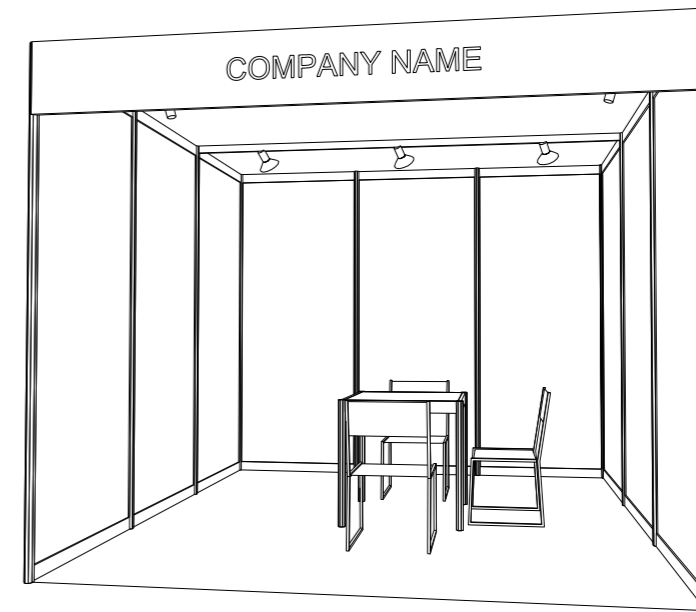

3M x 3M BASIC BOOTH

SHELL BOOTH FACILITIES

LEGEND	DESCRIPTION	
	MEETING TABLE 700X 700 X750MM (LXWXH)	1
	BLACK LEATHER CHAIR	3
[FA]	COMPAMY FASCIA	1
	13W LED LAMP LONGARMED SPOTLIGHT (YELLOW LIGHT)	2
	13W LED LAMP SPOTLIGHT (YELLOW LIGHT)	3
	CARPET	9 SQM
=====	CEILING BEAM	3M
(R)	RUBBISH BIN	1