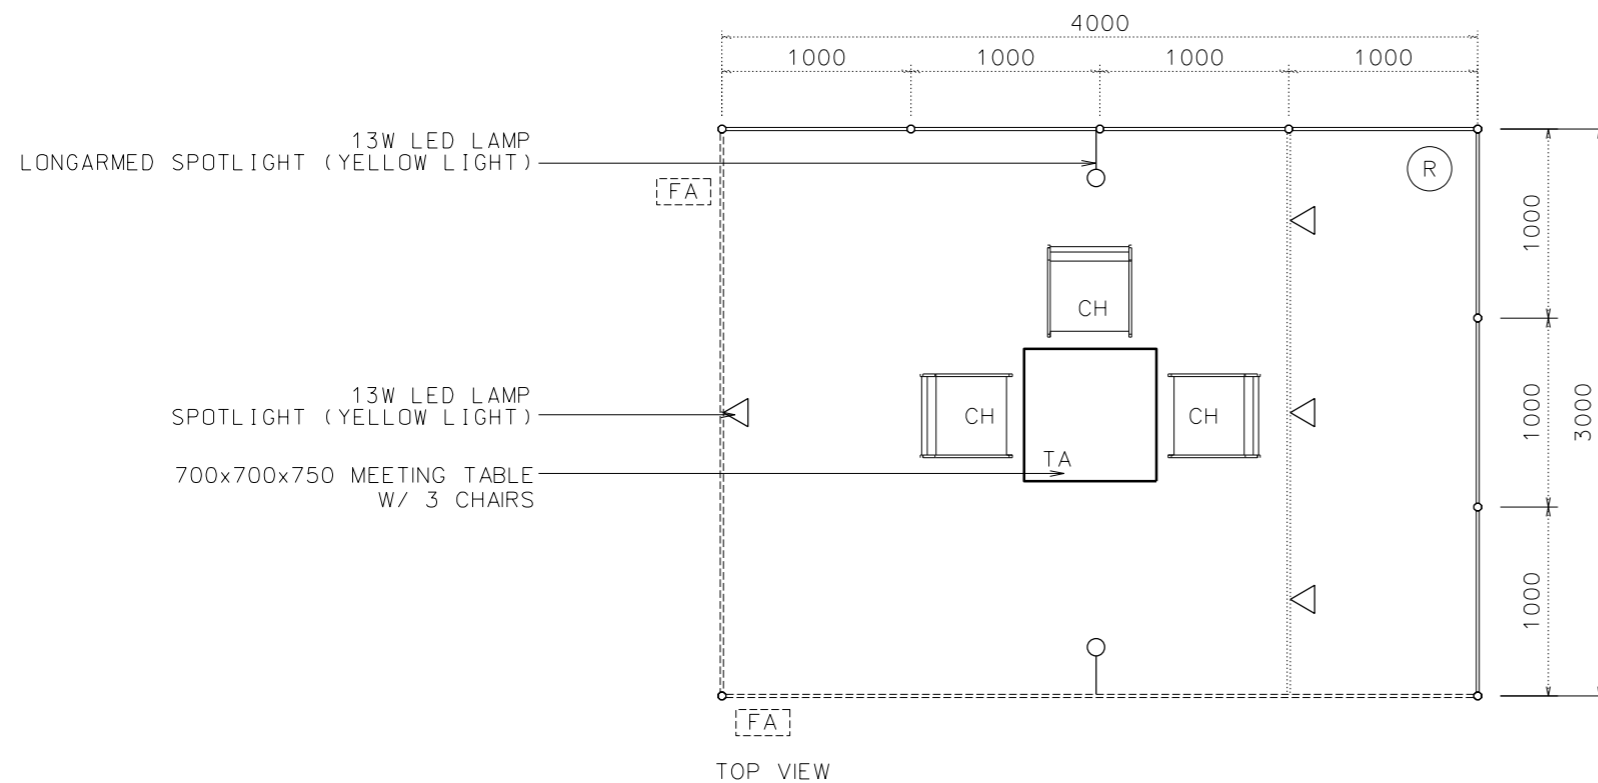

# 4M x 3M BASIC LEFT CORNER BOOTH

## SHELL BOOTH FACILITIES

LEGEND	DESCRIPTION	
	MEETING TABLE 700X 700 X750MM (LXWXH)	1
	BLACK LEATHER CHAIR	3
[FA]	COMPAMY FASCIA	2
	13W LED LAMP LONGARMED SPOTLIGHT (YELLOW LIGHT)	2
	13W LED LAMP SPOTLIGHT (YELLOW LIGHT)	4
	CARPET	12 SQM
-----	CEILING BEAM	3M
(R)	RUBBISH BIN	1

FILE PATH - I:\Booth drawing\0427 Print\_packaging\CR INTERNAL USE\Basic\B09BC\_4x3\_basic\_corner.dgn

NOTES UNLESS OTHERWISE SPECIFIED ALL DIMENSIONS ARE IN MM.

.....  
.....  
.....

REVISION

DATE: 09/12/2021  
SCALE: 1 : 40 (A3)  
DRAWN BY: ICE  
CHECKED BY: .....

TITLE  
4M x 3M  
BASIC LEFT CORNER  
BOOTH

PROJECT  
HK INT'L  
PRINTING & PACKAGING  
FAIR 2023  
DATE: 19 - 22 APR 2023

SHEET  
B09C