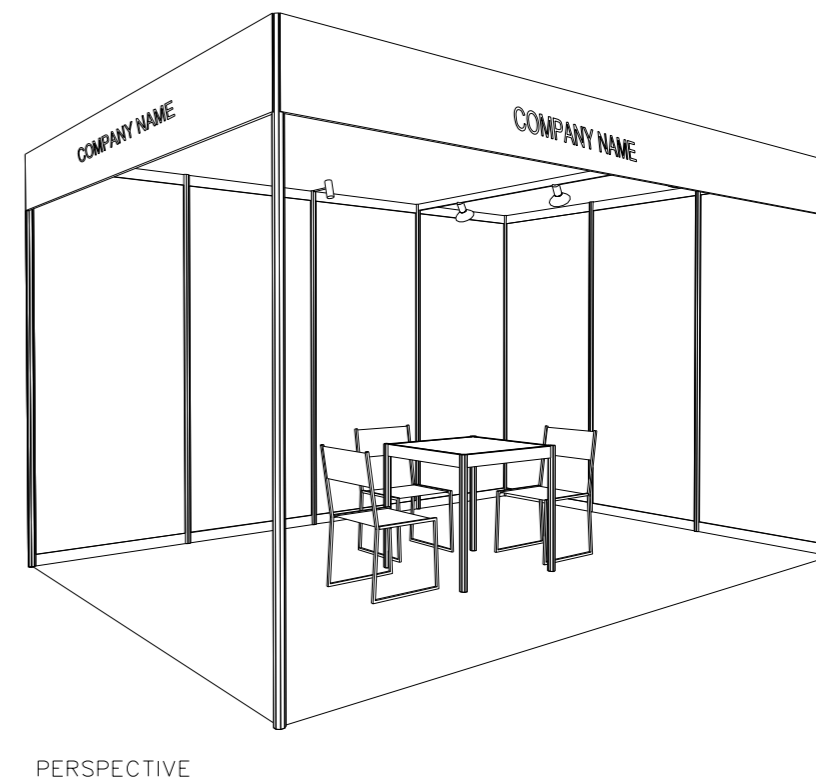

# 4M x 3M BASIC LEFT CORNER BOOTH

## SHELL BOOTH FACILITIES

LEGEND	DESCRIPTION	
	MEETING TABLE 700X 700 X750MM (LXWXH)	1
	BLACK LEATHER CHAIR	3
[FA]	COMPAMY FASCIA	2
	13W LED LAMP LONGARMED SPOTLIGHT (YELLOW LIGHT)	2
	13W LED LAMP SPOTLIGHT (YELLOW LIGHT)	4
	CARPET	12 SQM
-----	CEILING BEAM	3M
(R)	RUBBISH BIN	1

FILE PATH - I:\Booth drawing\0427 Print\_packaging\CR INTERNAL USE\Basic\B09BC\_4x3\_basic\_corner.dgn

NOTES UNLESS OTHERWISE SPECIFIED ALL DIMENSIONS ARE IN MM.

.....  
.....  
.....

REVISION

DATE: 09/12/2021  
SCALE: 1 : 40 (A3)  
DRAWN BY: ICE  
CHECKED BY: .....

TITLE  
4M x 3M  
BASIC LEFT CORNER  
BOOTH

PROJECT  
HK INT'L  
PRINTING & PACKAGING  
FAIR 2023  
DATE: 19 - 22 APR 2023

SHEET  
B09C