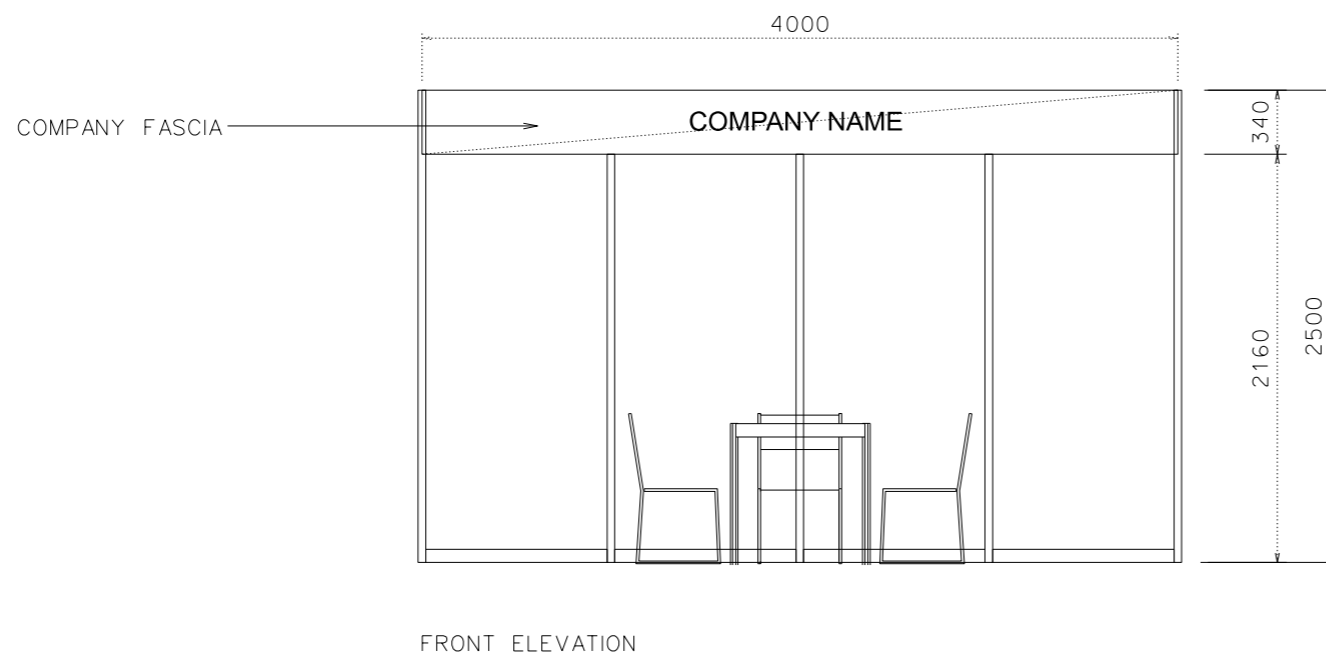

# 4M x 3M BASIC LEFT CORNER BOOTH

## SHELL BOOTH FACILITIES

LEGEND	DESCRIPTION	
	MEETING TABLE 700X 700 X750MM (LXWXH)	1
	BLACK LEATHER CHAIR	3
[FA]	COMPAMY FASCIA	2
	13W LED LAMP LONGARMED SPOTLIGHT (YELLOW LIGHT)	2
	13W LED LAMP SPOTLIGHT (YELLOW LIGHT)	4
	CARPET	12 SQM
-----	CEILING BEAM	3M
(R)	RUBBISH BIN	1

FILE PATH - I:\Booth drawing\0427 Print\_packaging\CR INTERNAL USE\Basic\B09BC\_4x3\_basic\_corner.dgn

NOTES UNLESS OTHERWISE SPECIFIED ALL DIMENSIONS ARE IN MM.

.....  
.....  
.....

REVISION

DATE: 09/12/2021  
SCALE: 1 : 40 (A3)  
DRAWN BY: ICE  
CHECKED BY: .....

TITLE  
4M x 3M  
BASIC LEFT CORNER  
BOOTH

PROJECT  
HK INT'L  
PRINTING & PACKAGING  
FAIR 2023  
DATE: 19 - 22 APR 2023

SHEET  
B09C