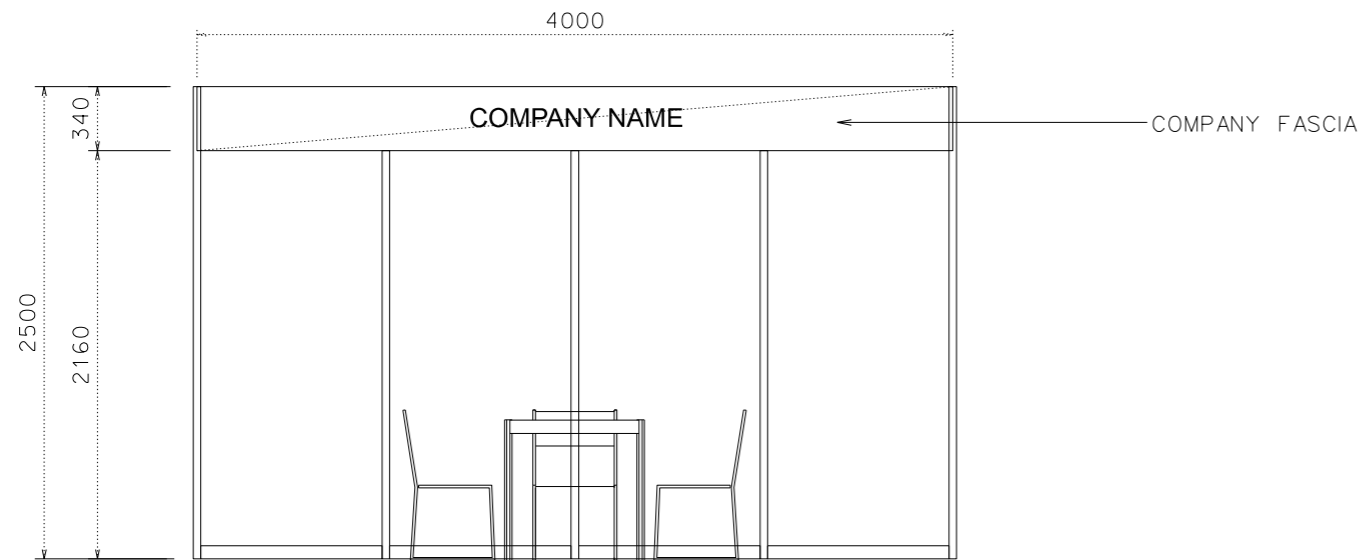

# 4M x 3M BASIC RIGHT CORNER BOOTH

TOP VIEW

PERSPECTIVE

FRONT ELEVATION

### SHELL BOOTH FACILITIES

LEGEND	DESCRIPTION	
	MEETING TABLE 700X 700 X750MM (LXWXH)	1
	BLACK LEATHER CHAIR	3
[FA]	COMPANY FASCIA	2
	13W LED LAMP LONGARMED SPOTLIGHT (YELLOW LIGHT)	2
	13W LED LAMP SPOTLIGHT (YELLOW LIGHT)	4
	CARPET	12 SQM
=====	CEILING BEAM	3M
(R)	RUBBISH BIN	1

FILE PATH - I:\o-Booth drawing\0427 Print\_packaging\CR INTERNAL USE\Basic\B09BC\_4x3\_basic\_corner.dgn

**NOTES** UNLESS OTHERWISE SPECIFIED ALL DIMENSIONS ARE IN MM.

.....  
.....  
.....

REVISION

DATE: 09/12/2021  
SCALE: 1 : 40 (A3)  
DRAWN BY: ICE  
CHECKED BY: .....

**TITLE**  
4M x 3M  
BASIC RIGHT CORNER  
BOOTH

**PROJECT**  
HK INT'L  
PRINTING & PACKAGING  
FAIR 2023  
DATE: 19 - 22 APR 2023

SHEET

**B09B**