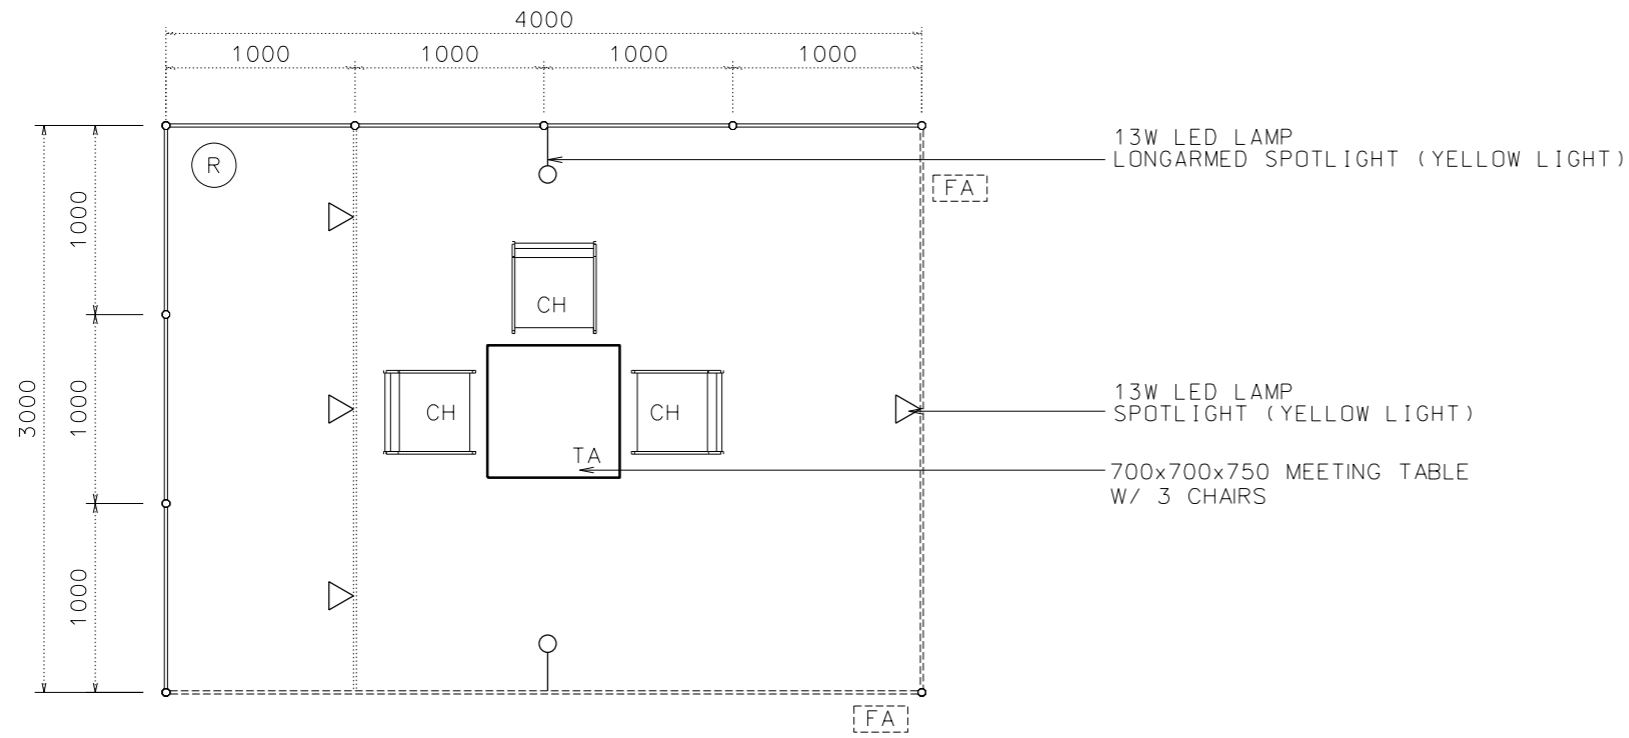

# 4M x 3M BASIC RIGHT CORNER BOOTH

TOP VIEW

PERSPECTIVE

FRONT ELEVATION

### SHELL BOOTH FACILITIES

LEGEND	DESCRIPTION	
	MEETING TABLE 700X 700 X750MM (LXWXH)	1
	BLACK LEATHER CHAIR	3
[FA]	COMPANY FASCIA	2
	13W LED LAMP LONGARMED SPOTLIGHT (YELLOW LIGHT)	2
	13W LED LAMP SPOTLIGHT (YELLOW LIGHT)	4
	CARPET	12 SQM
=====	CEILING BEAM	3M
(R)	RUBBISH BIN	1

FILE PATH - I:\o-Booth drawing\0427 Print\_packaging\CR INTERNAL USE\Basic\B09BC\_4x3\_basic\_corner.dgn

**NOTES** UNLESS OTHERWISE SPECIFIED ALL DIMENSIONS ARE IN MM.

.....  
.....  
.....

REVISION

DATE: 09/12/2021  
SCALE: 1 : 40 (A3)  
DRAWN BY: ICE  
CHECKED BY: .....

**TITLE**  
4M x 3M  
BASIC RIGHT CORNER  
BOOTH

**PROJECT**  
HK INT'L  
PRINTING & PACKAGING  
FAIR 2023  
DATE: 19 - 22 APR 2023

SHEET

**B09B**