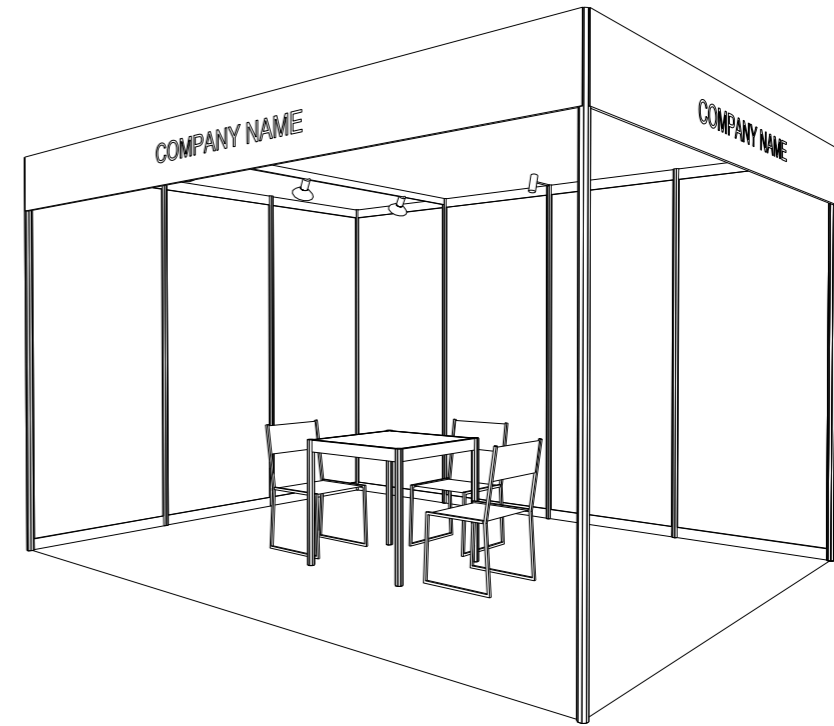

# 4M x 3M BASIC RIGHT CORNER BOOTH

TOP VIEW

PERSPECTIVE

FRONT ELEVATION

### SHELL BOOTH FACILITIES

LEGEND	DESCRIPTION	
	MEETING TABLE 700X 700 X750MM (LXWXH)	1
	BLACK LEATHER CHAIR	3
[FA]	COMPANY FASCIA	2
	13W LED LAMP LONGARMED SPOTLIGHT (YELLOW LIGHT)	2
	13W LED LAMP SPOTLIGHT (YELLOW LIGHT)	4
	CARPET	12 SQM
=====	CEILING BEAM	3M
(R)	RUBBISH BIN	1

FILE PATH - I:\o-Booth drawing\0427 Print\_packaging\CR INTERNAL USE\Basic\B09BC\_4x3\_basic\_corner.dgn

**NOTES** UNLESS OTHERWISE SPECIFIED ALL DIMENSIONS ARE IN MM.

.....  
.....  
.....

REVISION

DATE: 09/12/2021  
SCALE: 1 : 40 (A3)  
DRAWN BY: ICE  
CHECKED BY: .....

**TITLE**  
4M x 3M  
BASIC RIGHT CORNER  
BOOTH

**PROJECT**  
HK INT'L  
PRINTING & PACKAGING  
FAIR 2023  
DATE: 19 - 22 APR 2023

SHEET

**B09B**