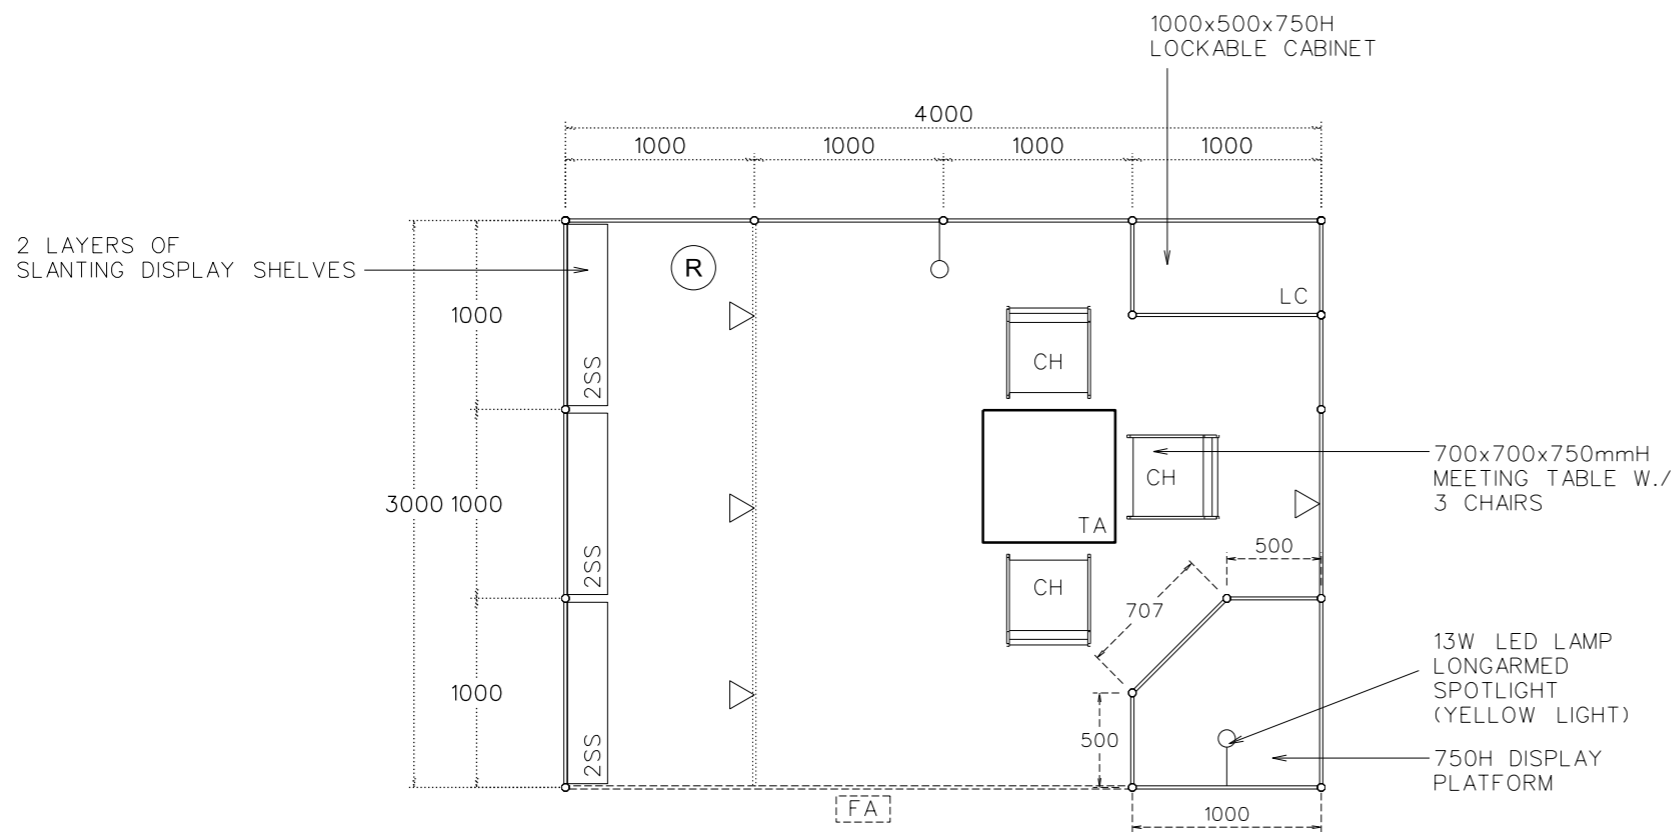

# 4M x 3M STANDARD BOOTH

TOP VIEW

FRONT ELEVATION

PERSPECTIVE

## SHELL BOOTH FACILITIES

LEGEND	DESCRIPTION	
	1000 X 1000 x 750MMH DISPLAY PLATFORM	1
	MEETING TABLE 700X 700 X750MM (LXWXH)	1
	BLACK LEATHER CHAIR	3
	COMPAMY FASCIA	1
	13W LED LAMP LONGARMED SPOTLIGHT ( YELLOW LIGHT)	2
	13W LED LAMP SPOTLIGHT ( YELLOW LIGHT)	4
	CARPET	12 SQM
	CEILING BEAM	3M
	RUBBISH BIN	1
	SLANTING SHELVES	6
	1000L x500D x 750MMH LOCKABLE CABINET	1

### NOTES UNLESS OTHERWISE SPECIFIED ALL DIMENSIONS ARE IN MM.

.....  
 .....  
 .....

.....  
 .....  
 .....