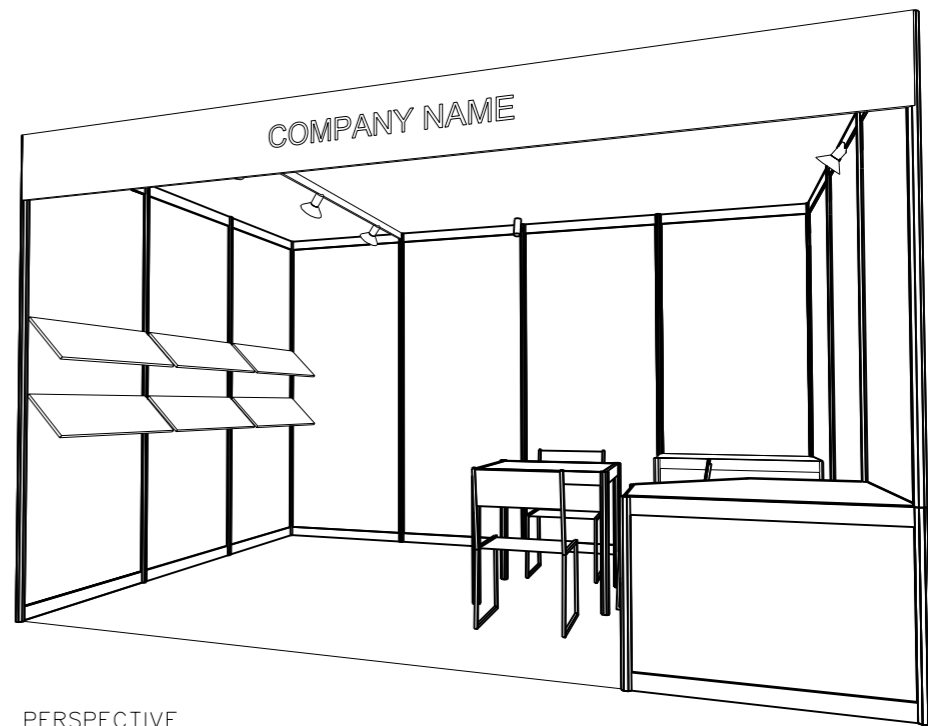

# 4M x 3M STANDARD BOOTH

TOP VIEW

FRONT ELEVATION

PERSPECTIVE

## SHELL BOOTH FACILITIES

LEGEND	DESCRIPTION	
	1000 X 1000 x 750MMH DISPLAY PLATFORM	1
	MEETING TABLE 700X 700 X750MM (LXWXH)	1
	BLACK LEATHER CHAIR	3
	COMPAMY FASCIA	1
	13W LED LAMP LONGARMED SPOTLIGHT ( YELLOW LIGHT)	2
	13W LED LAMP SPOTLIGHT ( YELLOW LIGHT)	4
	CARPET	12 SQM
	CEILING BEAM	3M
	RUBBISH BIN	1
	SLANTING SHELVES	6
	1000L x500D x 750MMH LOCKABLE CABINET	1