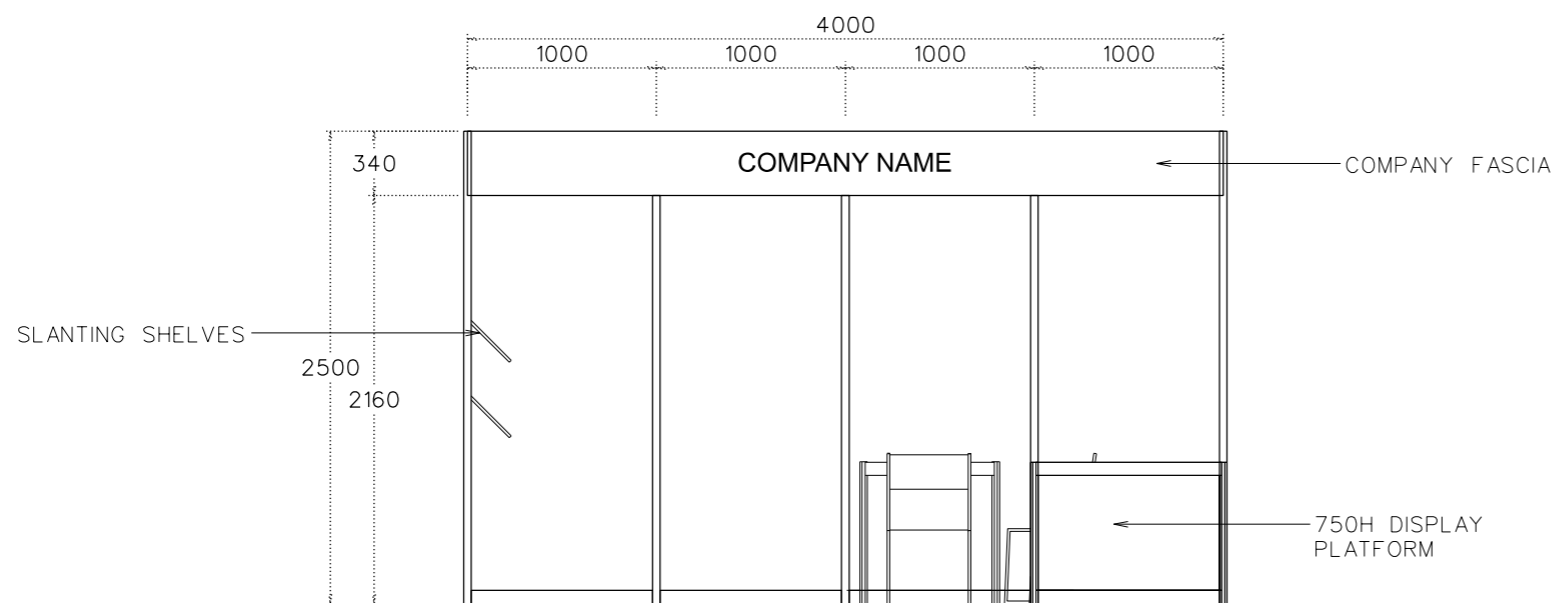

# 4M x 3M STANDARD BOOTH

TOP VIEW

FRONT ELEVATION

PERSPECTIVE

## SHELL BOOTH FACILITIES

LEGEND	DESCRIPTION	
	1000 X 1000 x 750MMH DISPLAY PLATFORM	1
	MEETING TABLE 700X 700 X750MM (LXWXH)	1
	BLACK LEATHER CHAIR	3
	COMPAMY FASCIA	1
	13W LED LAMP LONGARMED SPOTLIGHT ( YELLOW LIGHT)	2
	13W LED LAMP SPOTLIGHT ( YELLOW LIGHT)	4
	CARPET	12 SQM
	CEILING BEAM	3M
	RUBBISH BIN	1
	SLANTING SHELVES	6
	1000L x500D x 750MMH LOCKABLE CABINET	1