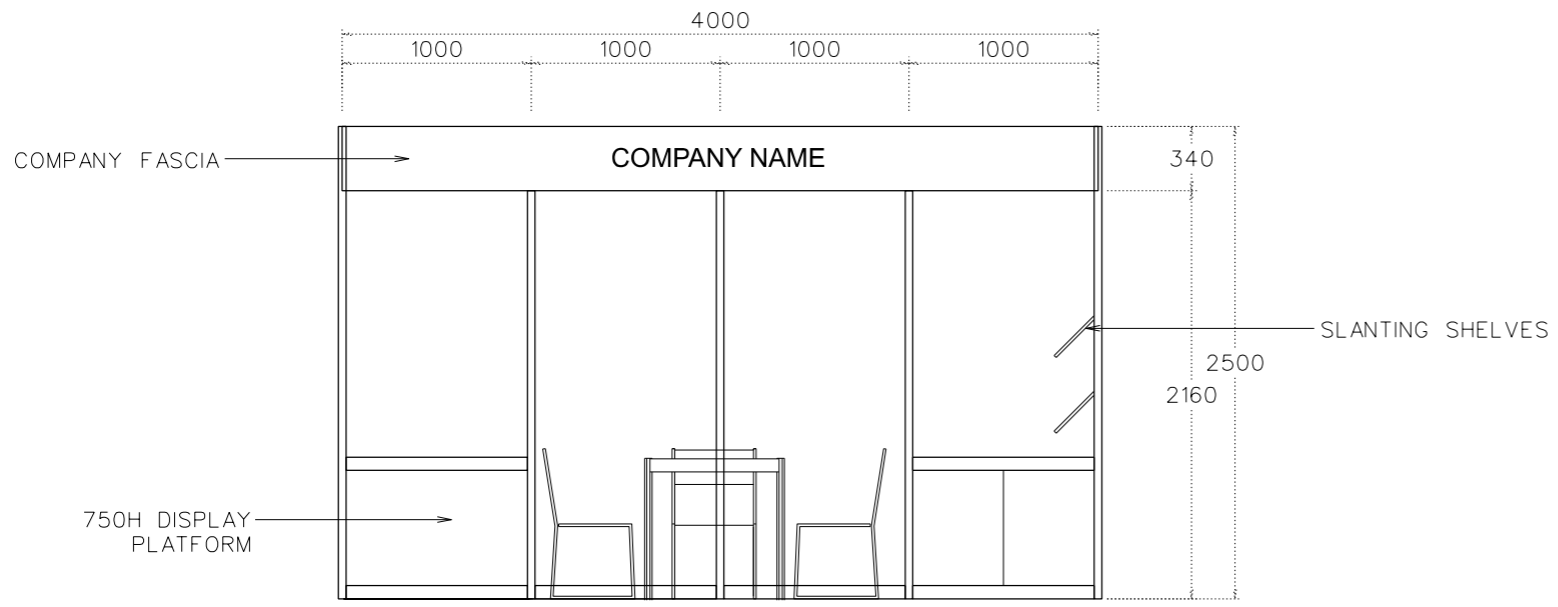

4M x 3M STANDARD LEFT CORNER BOOTH

PERSPECTIVE

TOP VIEW

FRONT ELEVATION

SHELL BOOTH FACILITIES

LEGEND	DESCRIPTION	
	1000 X 1000 X 750MMH DISPLAY PLATFORM	1
	MEETING TABLE 700X 700 X750MM (LXWXH)	1
	BLACK LEATHER CHAIR	3
	COMPAMY FASCIA	2
	13W LED LAMP LONGARMED SPOTLIGHT (YELLOW LIGHT)	2
	13W LED LAMP SPOTLIGHT (YELLOW LIGHT)	4
	CARPET	12 SQM
	CEILING BEAM	3M
	RUBBISH BIN	1
	SLANTING SHELVES	6
	1000L x500D x 750MMH LOCKABLE CABINET	1

FILE PATH - I:\Booth drawing\0427 Print_packaging\CR INTERNAL USE\standard\B10C_4x3_standard_corner.dgn

	NOTES UNLESS OTHERWISE SPECIFIED ALL DIMENSIONS ARE IN MM.	REVISION .	DATE: 09/12/2021	TITLE 4M x 3M STANDARD LEFT CORNER BOOTH	PROJECT HK INT'L PRINTING & PACKAGING FAIR 2023 DATE: 19 - 22 APR 2023	SHEET B10C
			SCALE: 1 : 40 (A3)			
			DRAWN BY: ICE			
			CHECKED BY:			