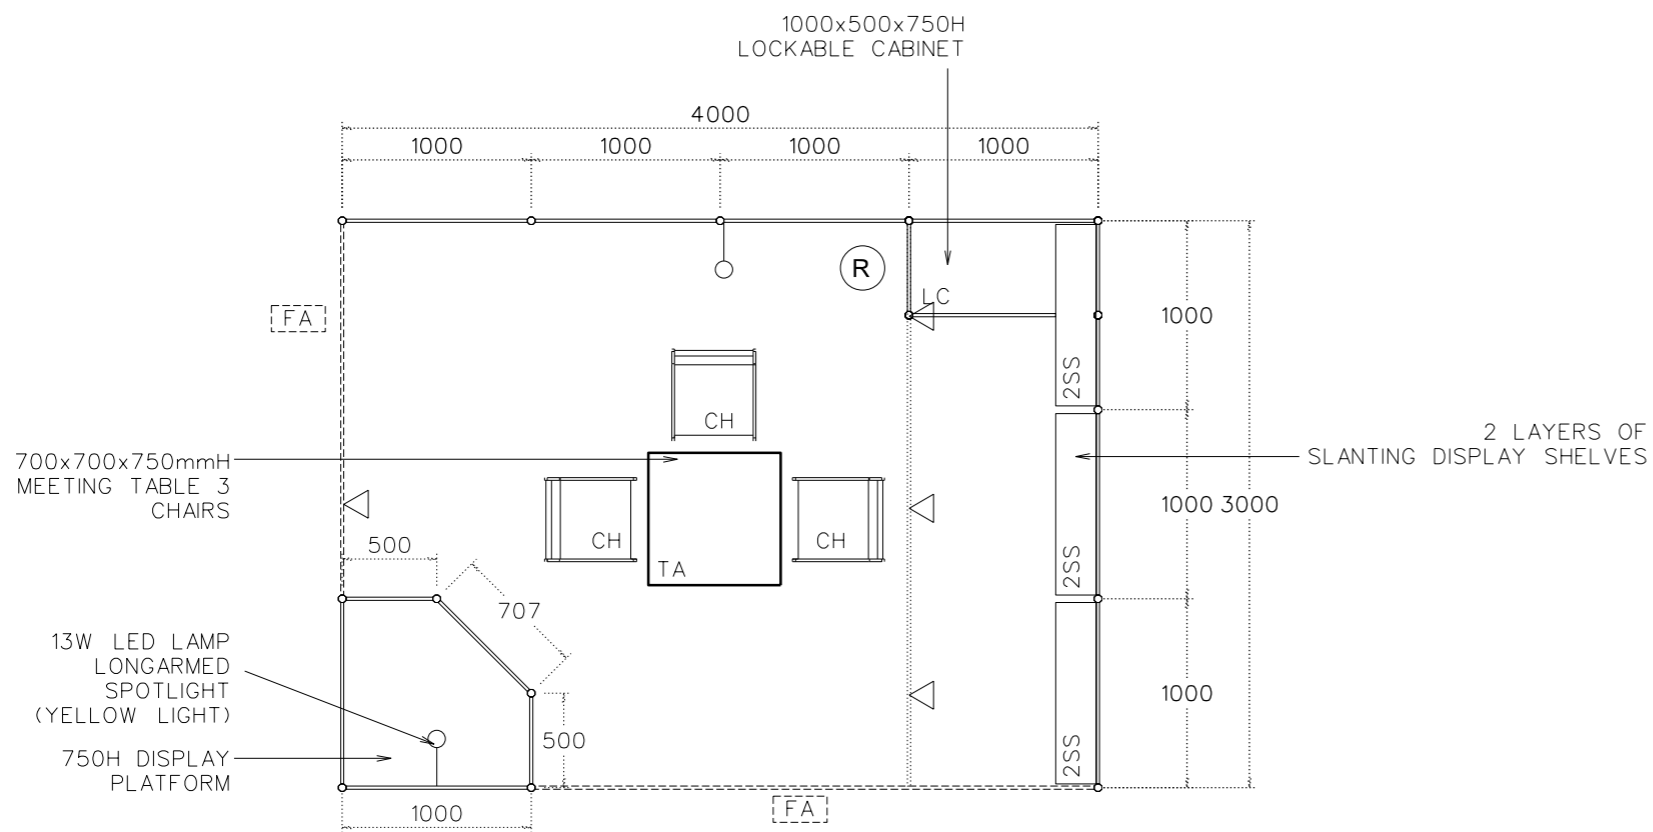

4M x 3M STANDARD LEFT CORNER BOOTH

PERSPECTIVE

TOP VIEW

FRONT ELEVATION

SHELL BOOTH FACILITIES

LEGEND	DESCRIPTION	
	1000 X 1000 X 750MMH DISPLAY PLATFORM	1
	MEETING TABLE 700X 700 X750MM (LXWXH)	1
	BLACK LEATHER CHAIR	3
	COMPAMY FASCIA	2
	13W LED LAMP LONGARMED SPOTLIGHT (YELLOW LIGHT)	2
	13W LED LAMP SPOTLIGHT (YELLOW LIGHT)	4
	CARPET	12 SQM
	CEILING BEAM	3M
	RUBBISH BIN	1
	SLANTING SHELVES	6
	1000L x500D x 750MMH LOCKABLE CABINET	1

FILE PATH - I:\Booth drawing\0427 Print_packaging\CR INTERNAL USE\standard\B10C_4x3_standard_corner.dgn

	NOTES UNLESS OTHERWISE SPECIFIED ALL DIMENSIONS ARE IN MM.	REVISION .	DATE: 09/12/2021	TITLE 4M x 3M STANDARD LEFT CORNER BOOTH	PROJECT HK INT'L PRINTING & PACKAGING FAIR 2023 DATE: 19 - 22 APR 2023	SHEET B10C
			SCALE: 1 : 40 (A3)			
			DRAWN BY: ICE			
			CHECKED BY:			