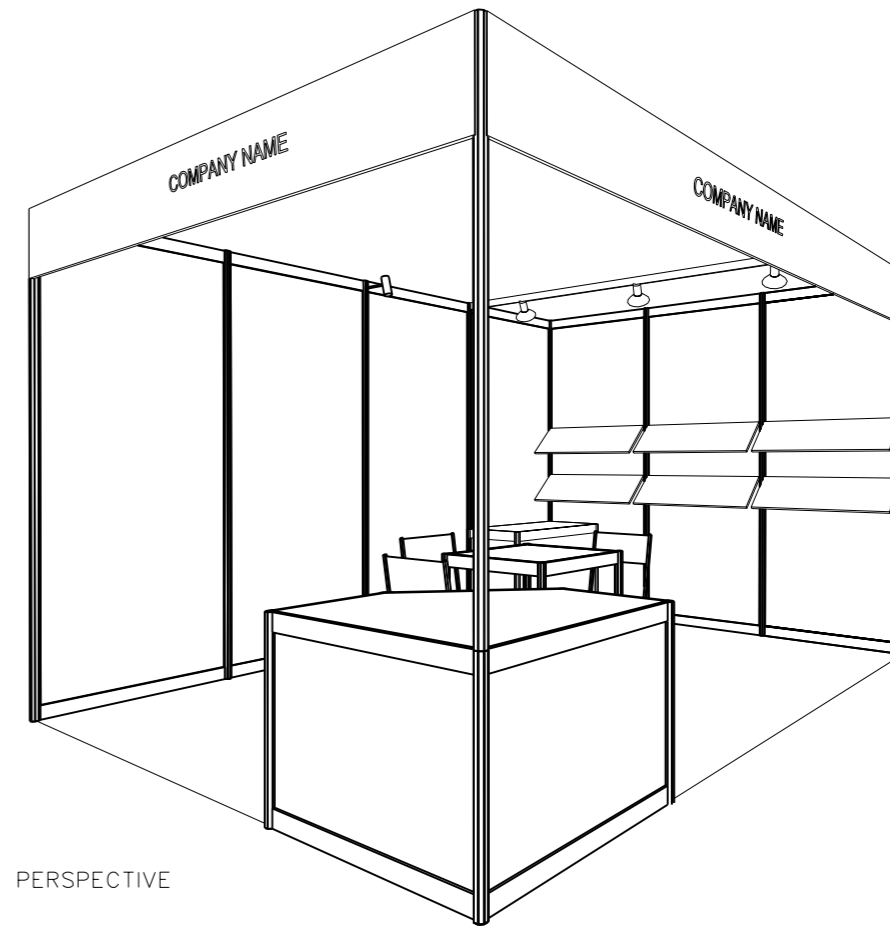

4M x 3M STANDARD LEFT CORNER BOOTH

PERSPECTIVE

TOP VIEW

FRONT ELEVATION

SHELL BOOTH FACILITIES

LEGEND	DESCRIPTION	
	1000 X 1000 X 750MMH DISPLAY PLATFORM	1
	MEETING TABLE 700X 700 X750MM (LXWXH)	1
	BLACK LEATHER CHAIR	3
	COMPAMY FASCIA	2
	13W LED LAMP LONGARMED SPOTLIGHT (YELLOW LIGHT)	2
	13W LED LAMP SPOTLIGHT (YELLOW LIGHT)	4
	CARPET	12 SQM
	CEILING BEAM	3M
	RUBBISH BIN	1
	SLANTING SHELVES	6
	1000L x500D x 750MMH LOCKABLE CABINET	1

FILE PATH - I:\Booth drawing\0427 Print_packaging\CR INTERNAL USE\standard\B10C_4x3_standard_corner.dgn

	NOTES UNLESS OTHERWISE SPECIFIED ALL DIMENSIONS ARE IN MM.	REVISION .	DATE: 09/12/2021	TITLE 4M x 3M STANDARD LEFT CORNER BOOTH	PROJECT HK INT'L PRINTING & PACKAGING FAIR 2023 DATE: 19 - 22 APR 2023	SHEET B10C
			SCALE: 1 : 40 (A3)			
			DRAWN BY: ICE			
			CHECKED BY:			