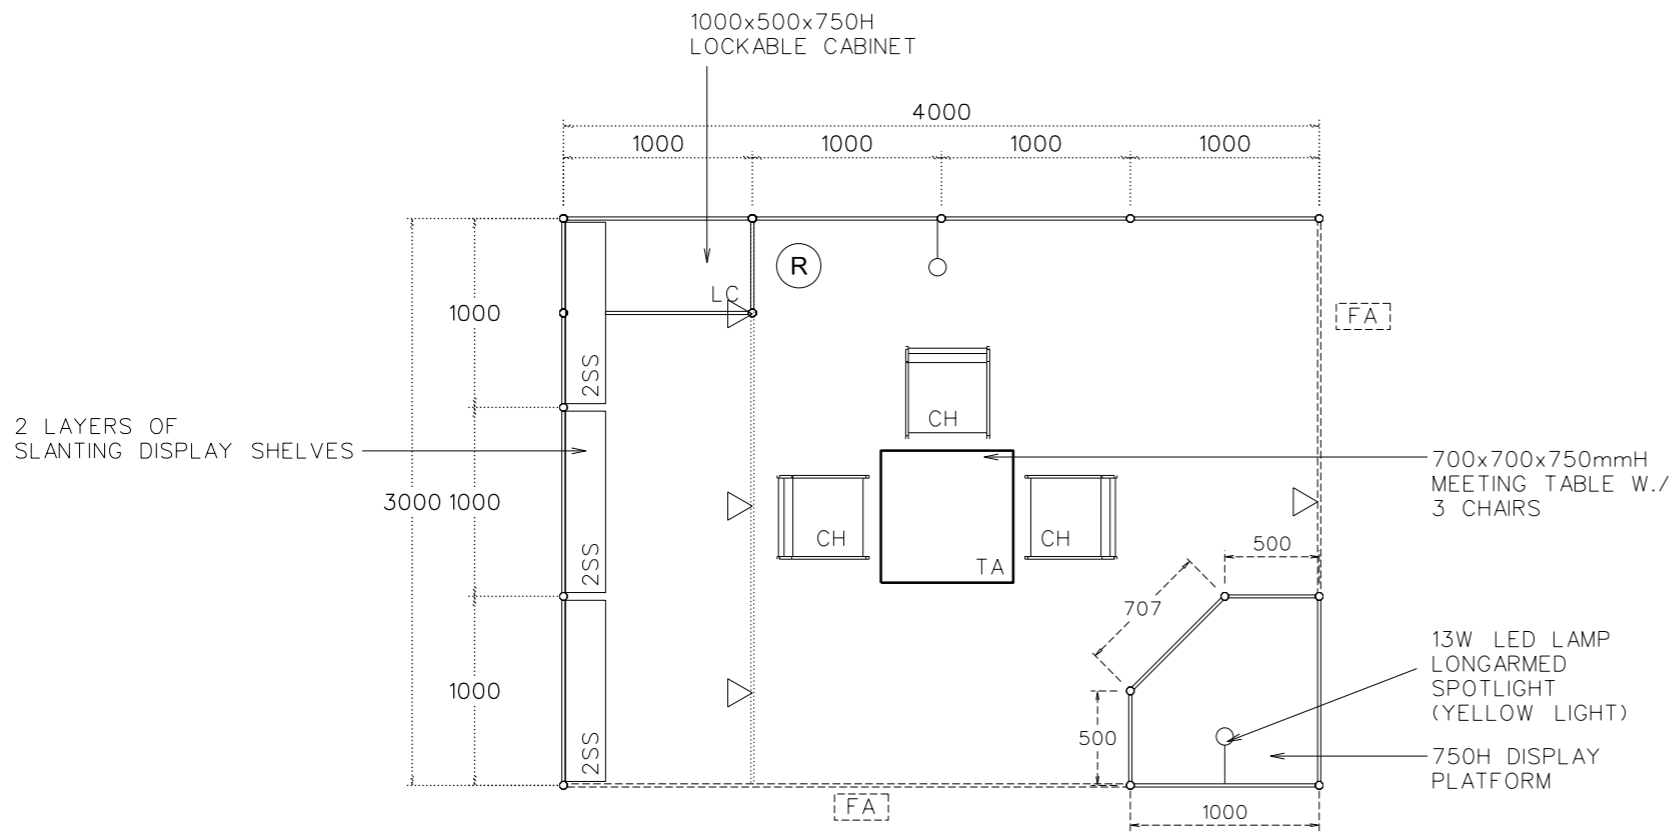

4M x 3M STANDARD RIGHT CORNER BOOTH

TOP VIEW

FRONT ELEVATION

PERSPECTIVE
SHELL BOOTH FACILITIES

LEGEND	DESCRIPTION	
	1000 X 1000 x 750MMH DISPLAY PLATFORM	1
	MEETING TABLE 700X 700 X750MM (LXWXH)	1
	BLACK LEATHER CHAIR	3
	COMPANY FASCIA	2
	13W LED LAMP LONGARMED SPOTLIGHT (YELLOW LIGHT)	2
	13W LED LAMP SPOTLIGHT (YELLOW LIGHT)	4
	CARPET	12 SQM
	CEILING BEAM	3M
	RUBBISH BIN	1
	SLANTING SHELVES	6
	1000L x500D x 750MMH LOCKABLE CABINET	1

FILE PATH - I:\Booth drawing\0427 Print_packaging\CR INTERNAL USE\standard\B10BC_4x3_standard_corner.dgn

NOTES UNLESS OTHERWISE SPECIFIED ALL DIMENSIONS ARE IN MM.

.....
.....
.....

.....
.....
.....

REVISION

DATE: 09/12/2021
SCALE: 1 : 40 (A3)
DRAWN BY: ICE
CHECKED BY:

TITLE
4M x 3M
STANDARD
RIGHT CORNER BOOTH

PROJECT
HK INT'L
PRINTING & PACKAGING
FAIR 2023
DATE: 19 - 22 APR 2023

SHEET

B10B