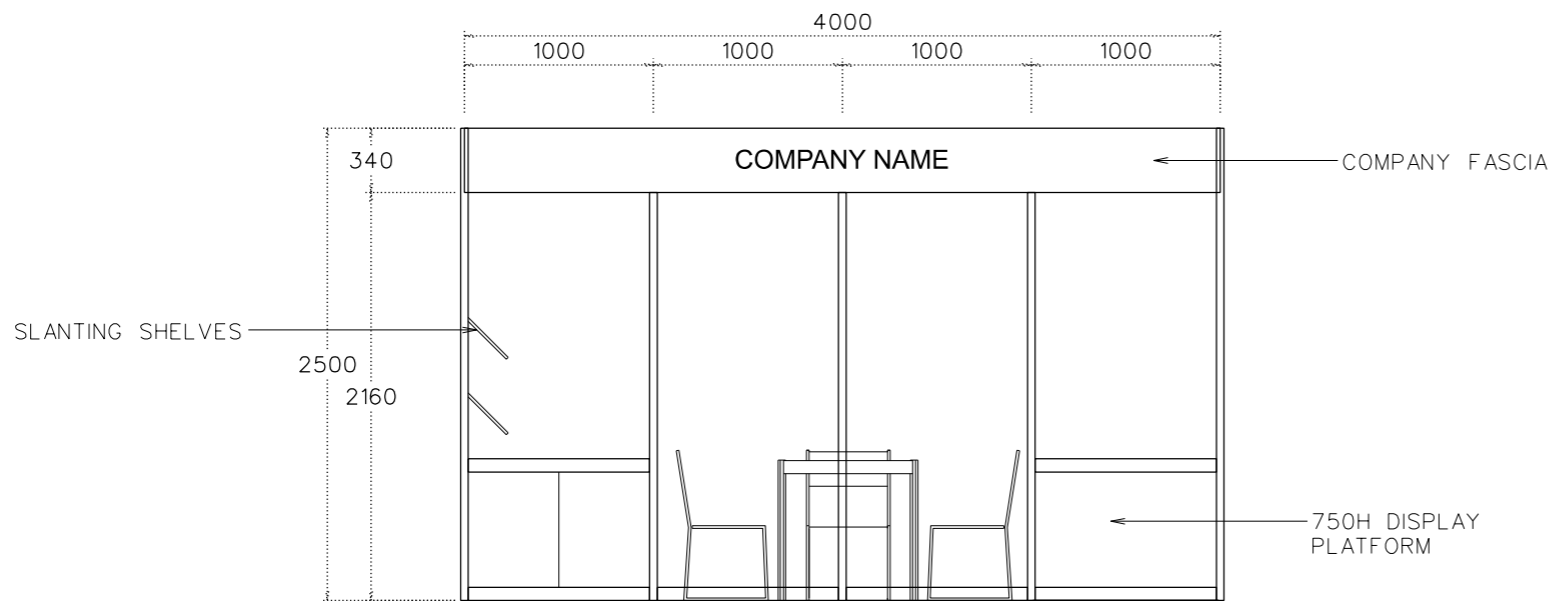

4M x 3M STANDARD RIGHT CORNER BOOTH

TOP VIEW

FRONT ELEVATION

PERSPECTIVE
SHELL BOOTH FACILITIES

LEGEND	DESCRIPTION	
	1000 X 1000 x 750MMH DISPLAY PLATFORM	1
	MEETING TABLE 700X 700 X750MM (LXWXH)	1
	BLACK LEATHER CHAIR	3
	COMPANY FASCIA	2
	13W LED LAMP LONGARMED SPOTLIGHT (YELLOW LIGHT)	2
	13W LED LAMP SPOTLIGHT (YELLOW LIGHT)	4
	CARPET	12 SQM
	CEILING BEAM	3M
	RUBBISH BIN	1
	SLANTING SHELVES	6
	1000L x500D x 750MMH LOCKABLE CABINET	1

FILE PATH - I:\Booth drawing\0427 Print_packaging\CR INTERNAL USE\standard\B10BC_4x3_standard_corner.dgn

NOTES UNLESS OTHERWISE SPECIFIED ALL DIMENSIONS ARE IN MM.

.....
.....
.....

.....
.....
.....

REVISION

DATE: 09/12/2021
SCALE: 1 : 40 (A3)
DRAWN BY: ICE
CHECKED BY:

TITLE
4M x 3M
STANDARD
RIGHT CORNER BOOTH

PROJECT
HK INT'L
PRINTING & PACKAGING
FAIR 2023
DATE: 19 - 22 APR 2023

SHEET

B10B