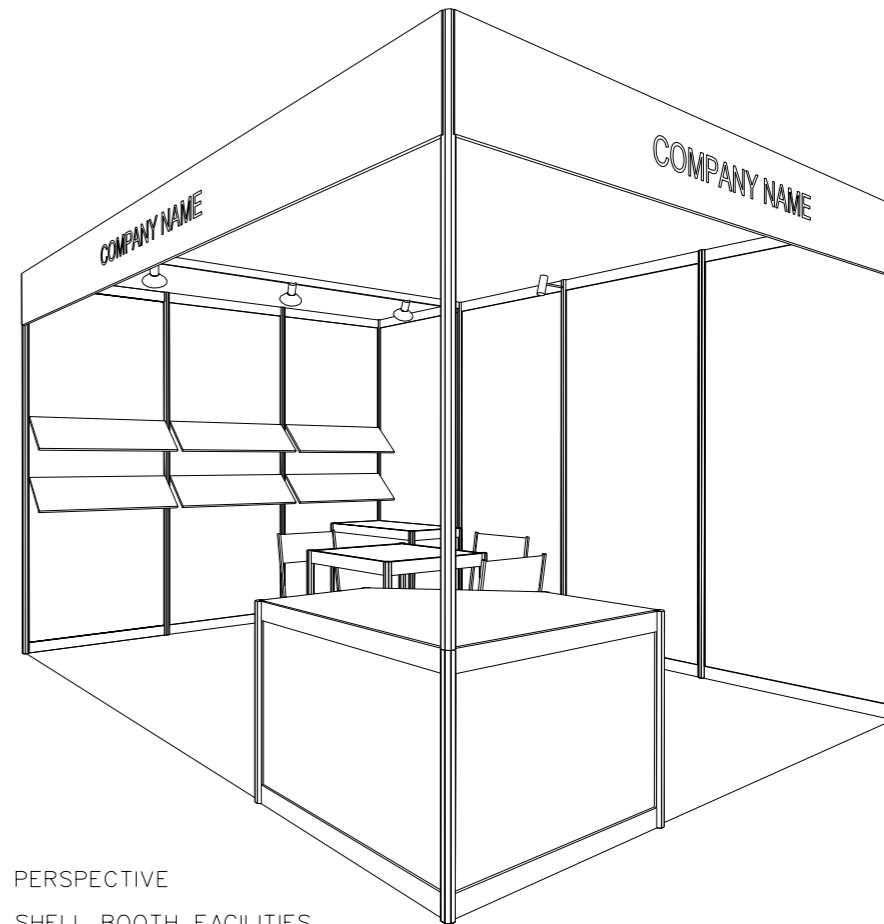

4M x 3M STANDARD RIGHT CORNER BOOTH

TOP VIEW

FRONT ELEVATION

PERSPECTIVE
SHELL BOOTH FACILITIES

LEGEND	DESCRIPTION	
	1000 X 1000 x 750MMH DISPLAY PLATFORM	1
	MEETING TABLE 700X 700 X750MM (LXWXH)	1
	BLACK LEATHER CHAIR	3
	COMPANY FASCIA	2
	13W LED LAMP LONGARMED SPOTLIGHT (YELLOW LIGHT)	2
	13W LED LAMP SPOTLIGHT (YELLOW LIGHT)	4
	CARPET	12 SQM
	CEILING BEAM	3M
	RUBBISH BIN	1
	SLANTING SHELVES	6
	1000L x500D x 750MMH LOCKABLE CABINET	1

FILE PATH - I:\Booth drawing\0427 Print_packaging\CR INTERNAL USE\standard\B10BC_4x3_standard_corner.dgn

NOTES UNLESS OTHERWISE SPECIFIED ALL DIMENSIONS ARE IN MM.

.....
.....
.....

.....
.....
.....

REVISION

DATE: 09/12/2021
SCALE: 1 : 40 (A3)
DRAWN BY: ICE
CHECKED BY:

TITLE
4M x 3M
STANDARD
RIGHT CORNER BOOTH

PROJECT
HK INT'L
PRINTING & PACKAGING
FAIR 2023
DATE: 19 - 22 APR 2023

SHEET

B10B