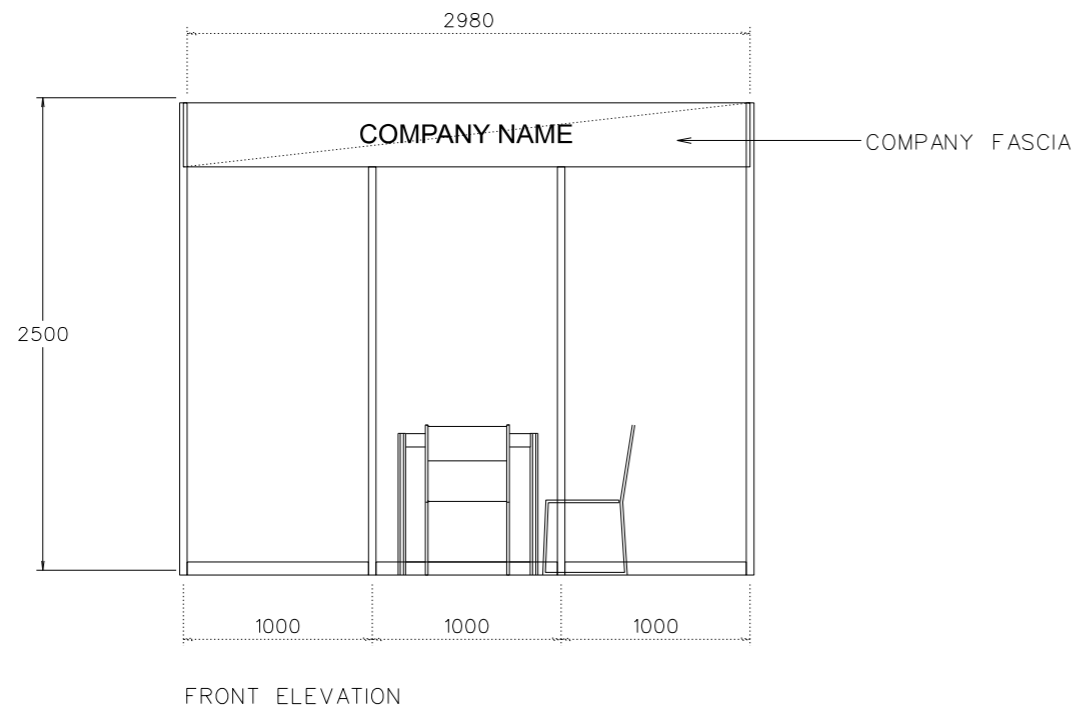

3M x 3M BASIC BOOTH

SHELL BOOTH FACILITIES

LEGEND	DESCRIPTION	
	MEETING TABLE 700X 700 X750MM (LXWXH)	1
	BLACK LEATHER CHAIR	3
[FA]	COMPAMY FASCIA	1
	13W LED LAMP LONGARMED SPOTLIGHT (YELLOW LIGHT)	2
	13W LED LAMP SPOTLIGHT (YELLOW LIGHT)	3
	CARPET	9 SQM
=====	CEILING BEAM	3M
(R)	RUBBISH BIN	1

FILE PATH - I:\a-Booth drawing\0427 Print_packaging\CR INTERNAL USE\Basic\B07A_3x3_basic.dgn

NOTES UNLESS OTHERWISE SPECIFIED ALL DIMENSIONS ARE IN MM.

.....
.....
.....

.....
.....
.....

REVISION

DATE: 15/02/2023
SCALE: 1 : 40 (A3)
DRAWN BY: ICE
CHECKED BY: