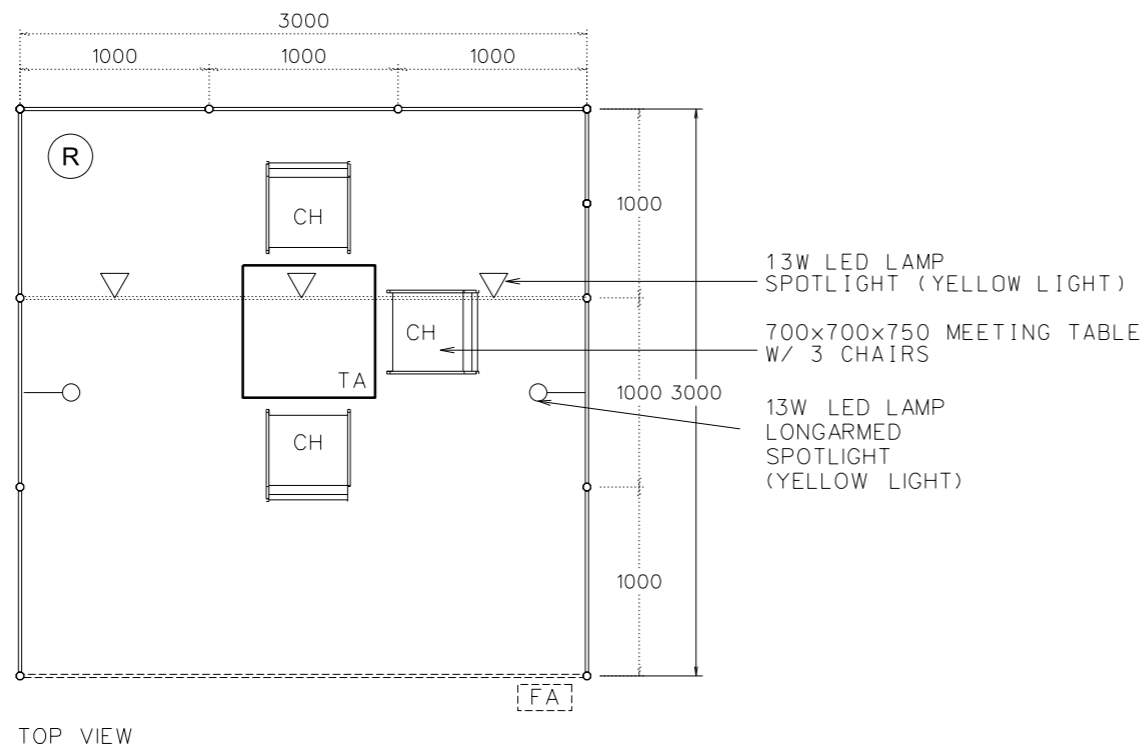

3M x 3M BASIC BOOTH

SHELL BOOTH FACILITIES

LEGEND	DESCRIPTION	
	MEETING TABLE 700X 700 X750MM (LXWXH)	1
	BLACK LEATHER CHAIR	3
[FA]	COMPAMY FASCIA	1
	13W LED LAMP LONGARMED SPOTLIGHT (YELLOW LIGHT)	2
	13W LED LAMP SPOTLIGHT (YELLOW LIGHT)	3
	CARPET	9 SQM
=====	CEILING BEAM	3M
(R)	RUBBISH BIN	1

FILE PATH - I:\a-Booth drawing\0427 Print_packaging\CR INTERNAL USE\Basic\B07A_3x3_basic.dgn

NOTES UNLESS OTHERWISE SPECIFIED ALL DIMENSIONS ARE IN MM.

.....
.....
.....

.....
.....
.....

REVISION

DATE: 15/02/2023
SCALE: 1 : 40 (A3)
DRAWN BY: ICE
CHECKED BY: