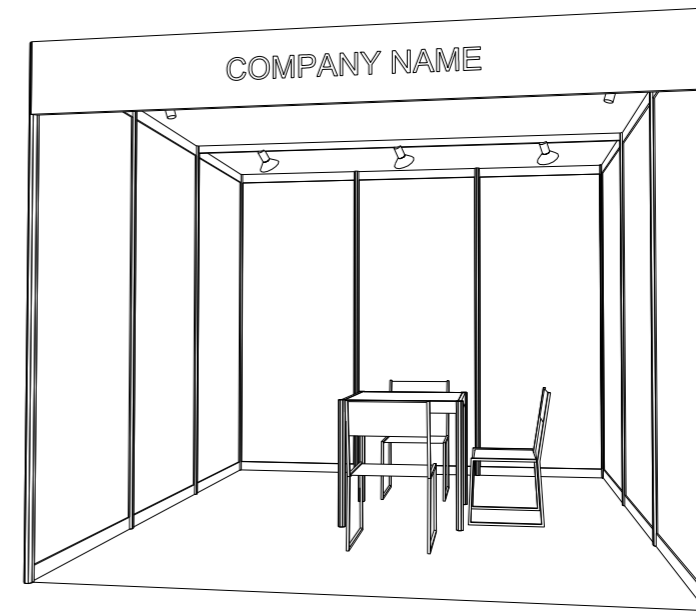

3M x 3M BASIC BOOTH

SHELL BOOTH FACILITIES

LEGEND	DESCRIPTION	
	MEETING TABLE 700X 700 X750MM (LXWXH)	1
	BLACK LEATHER CHAIR	3
[FA]	COMPAMY FASCIA	1
	13W LED LAMP LONGARMED SPOTLIGHT (YELLOW LIGHT)	2
	13W LED LAMP SPOTLIGHT (YELLOW LIGHT)	3
	CARPET	9 SQM
=====	CEILING BEAM	3M
(R)	RUBBISH BIN	1

FILE PATH - I:\a-Booth drawing\0427 Print_packaging\CR INTERNAL USE\Basic\B07A_3x3_basic.dgn

NOTES UNLESS OTHERWISE SPECIFIED ALL DIMENSIONS ARE IN MM.

.....
.....
.....

.....
.....
.....

REVISION

DATE: 15/02/2023
SCALE: 1 : 40 (A3)
DRAWN BY: ICE
CHECKED BY: