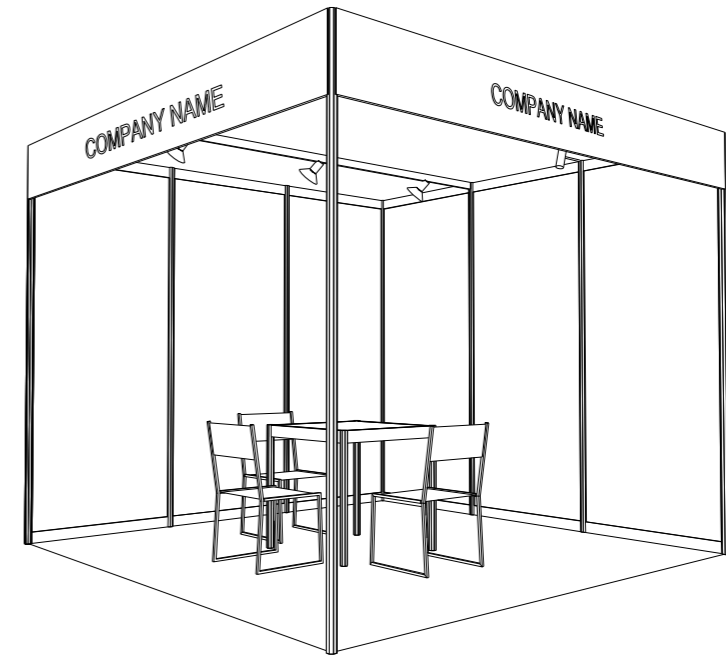

3M x 3M BASIC LEFT CORNER BOOTH

PERSPECTIVE

FRONT ELEVATION

SHELL BOOTH FACILITIES

LEGEND	DESCRIPTION	
	MEETING TABLE 700X 700 X750MM (LXWXH)	1
	BLACK LEATHER CHAIR	3
	COMPAMY FASCIA	2
	13W LED LAMP LONGARMED SPOTLIGHT (YELLOW LIGHT)	2
	13W LED LAMP SPOTLIGHT (YELLOW LIGHT)	3
	CARPET	9 SQM
	CEILING BEAM	3M
	RUBBISH BIN	1

FILE PATH - I:\o-Booth drawing\0427 Print_packaging\CR INTERNAL USE\Basic\B07BC_-3x3_-basic corner.dgn

NOTES UNLESS OTHERWISE SPECIFIED ALL DIMENSIONS ARE IN MM.

.....

.....

.....

REVISION

.....

DATE: 09/12/2021

SCALE: 1 : 40 (A3)

DRAWN BY: ICE

CHECKED BY:

TITLE

3M x 3M
BASIC LEFT CORNER
BOOTH

PROJECT

HK INT'L
PRINTING & PACKAGING
FAIR 2023

DATE: 19 - 22 APR 2023