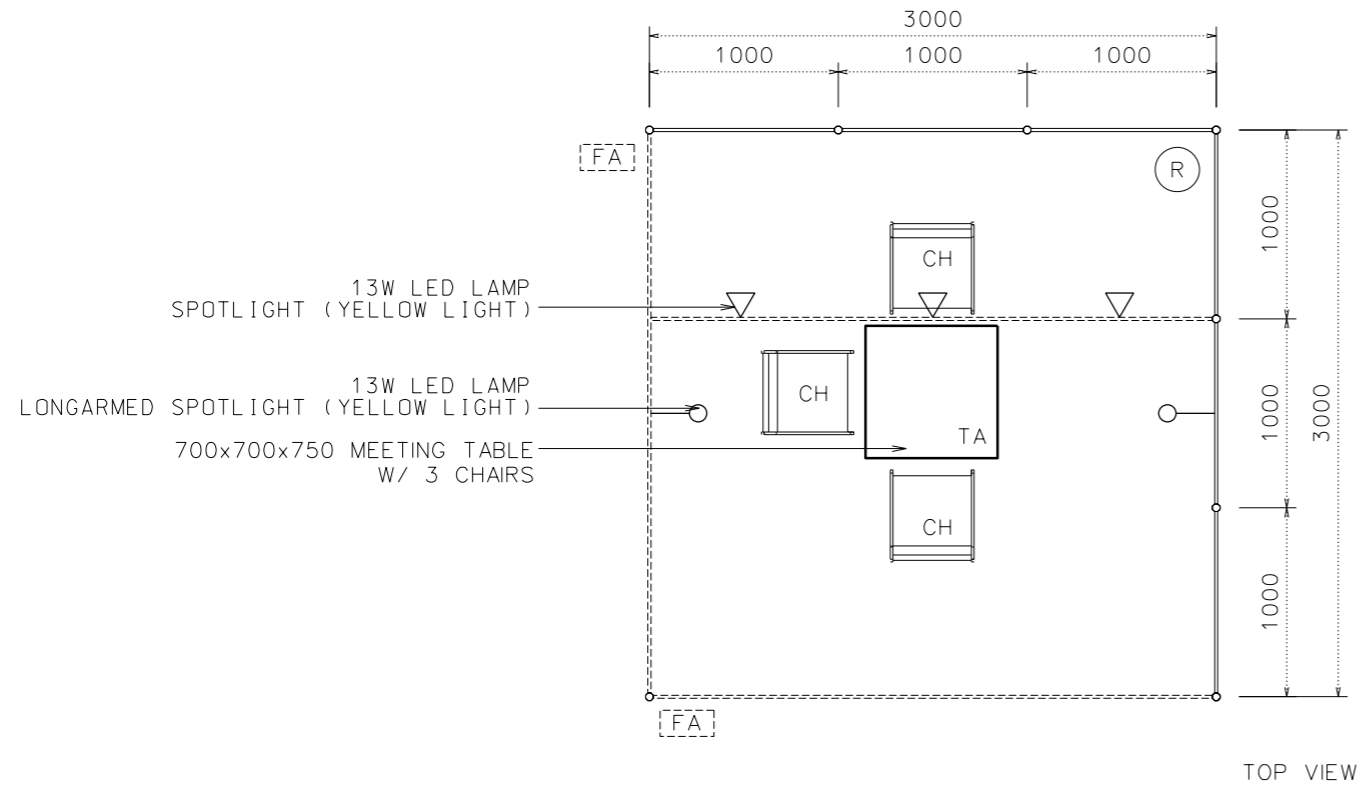

3M x 3M BASIC LEFT CORNER BOOTH

PERSPECTIVE

FRONT ELEVATION

SHELL BOOTH FACILITIES

LEGEND	DESCRIPTION	
	MEETING TABLE 700X 700 X750MM (LXWXH)	1
	BLACK LEATHER CHAIR	3
	COMPAMY FASCIA	2
	13W LED LAMP LONGARMED SPOTLIGHT (YELLOW LIGHT)	2
	13W LED LAMP SPOTLIGHT (YELLOW LIGHT)	3
	CARPET	9 SQM
	CEILING BEAM	3M
	RUBBISH BIN	1

FILE PATH - I:\o-Booth drawing\0427 Print_packaging\CR INTERNAL USE\Basic\B07BC_-3x3_-basic corner.dgn

NOTES UNLESS OTHERWISE SPECIFIED ALL DIMENSIONS ARE IN MM.

.....

.....

.....

REVISION

.....

DATE: 09/12/2021

SCALE: 1 : 40 (A3)

DRAWN BY: ICE

CHECKED BY:

TITLE

3M x 3M
BASIC LEFT CORNER
BOOTH

PROJECT

HK INT'L
PRINTING & PACKAGING
FAIR 2023

DATE: 19 - 22 APR 2023