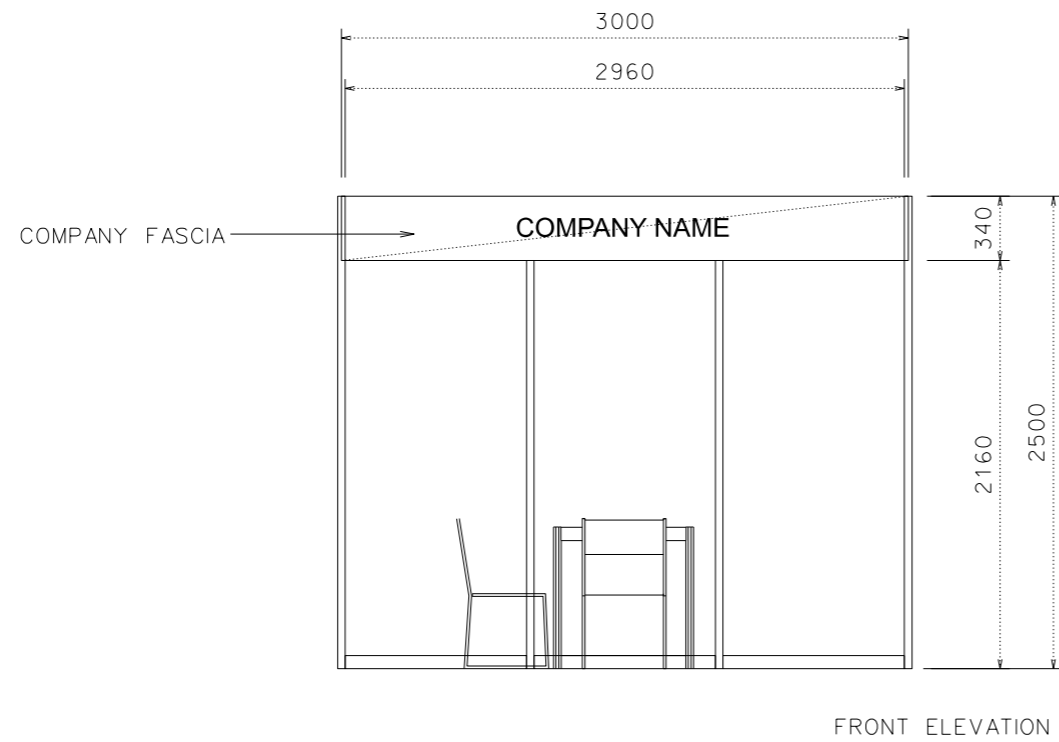

3M x 3M BASIC LEFT CORNER BOOTH

PERSPECTIVE

FRONT ELEVATION

SHELL BOOTH FACILITIES

LEGEND	DESCRIPTION	
	MEETING TABLE 700X 700 X750MM (LXWXH)	1
	BLACK LEATHER CHAIR	3
	COMPAMY FASCIA	2
	13W LED LAMP LONGARMED SPOTLIGHT (YELLOW LIGHT)	2
	13W LED LAMP SPOTLIGHT (YELLOW LIGHT)	3
	CARPET	9 SQM
	CEILING BEAM	3M
	RUBBISH BIN	1

FILE PATH - I:\o-Booth drawing\0427 Print_packaging\CR INTERNAL USE\Basic\B07BC_-3x3_-basic corner.dgn

NOTES UNLESS OTHERWISE SPECIFIED ALL DIMENSIONS ARE IN MM.

.....

.....

.....

REVISION

.....

DATE: 09/12/2021

SCALE: 1 : 40 (A3)

DRAWN BY: ICE

CHECKED BY:

TITLE

3M x 3M
BASIC LEFT CORNER
BOOTH

PROJECT

HK INT'L
PRINTING & PACKAGING
FAIR 2023

DATE: 19 - 22 APR 2023