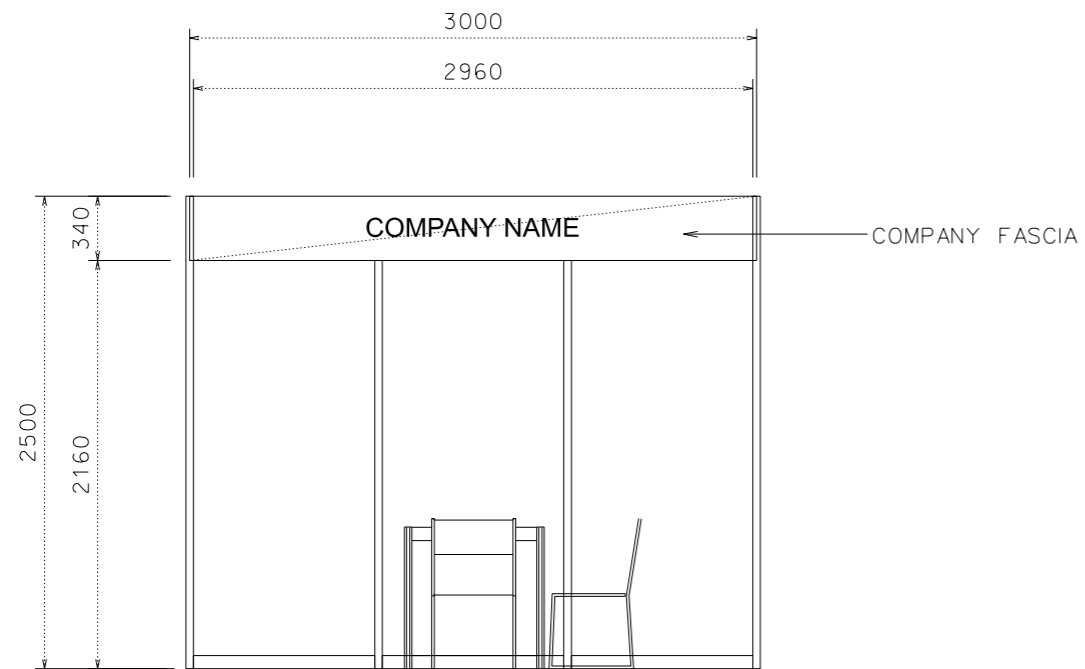

3M x 3M BASIC RIGHT CORNER BOOTH

TOP VIEW

FRONT ELEVATION

PERSPECTIVE

SHELL BOOTH FACILITIES

LEGEND	DESCRIPTION	
TA	MEETING TABLE 700X 700 X750MM (LXWXH)	1
CH	BLACK LEATHER CHAIR	3
FA	COMPAMY FASCIA	2
—○	13W LED LAMP LONGARMED SPOTLIGHT (YELLOW LIGHT)	2
▽	13W LED LAMP SPOTLIGHT (YELLOW LIGHT)	3
	CARPET	9 SQM
=====	CEILING BEAM	3M
R	RUBBISH BIN	1

FILE PATH - I:\a-Booth drawing\0427 Print_packaging\CR INTERNAL USE\Basic\B07BC_3x3_basic_corner.dgn

NOTES UNLESS OTHERWISE SPECIFIED ALL DIMENSIONS ARE IN MM.

.....
.....
.....

.....
.....
.....

REVISION

DATE: 15/02/2023
SCALE: 1 : 40 (A3)
DRAWN BY: ICE
CHECKED BY:

TITLE
3M x 3M
BASIC RIGHT CORNER
BOOTH

PROJECT
HK INT'L
PRINTING & PACKAGING
FAIR 2023
DATE: 19 - 22 APR 2023

SHEET

B07B