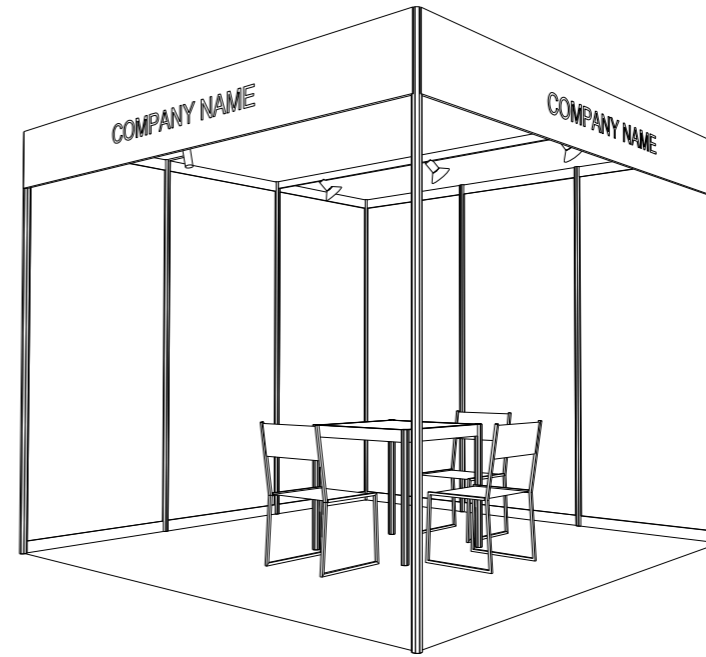

3M x 3M BASIC RIGHT CORNER BOOTH

TOP VIEW

FRONT ELEVATION

PERSPECTIVE

SHELL BOOTH FACILITIES

LEGEND	DESCRIPTION	
TA	MEETING TABLE 700X 700 X750MM (LXWXH)	1
CH	BLACK LEATHER CHAIR	3
FA	COMPAMY FASCIA	2
—○	13W LED LAMP LONGARMED SPOTLIGHT (YELLOW LIGHT)	2
▽	13W LED LAMP SPOTLIGHT (YELLOW LIGHT)	3
	CARPET	9 SQM
=====	CEILING BEAM	3M
R	RUBBISH BIN	1

FILE PATH - I:\a-Booth drawing\0427 Print_packaging\CR INTERNAL USE\Basic\B07BC_3x3_basic_corner.dgn

NOTES UNLESS OTHERWISE SPECIFIED ALL DIMENSIONS ARE IN MM.

.....
.....
.....

.....
.....
.....

REVISION

DATE: 15/02/2023
SCALE: 1 : 40 (A3)
DRAWN BY: ICE
CHECKED BY:

TITLE
3M x 3M
BASIC RIGHT CORNER
BOOTH

PROJECT
HK INT'L
PRINTING & PACKAGING
FAIR 2023
DATE: 19 - 22 APR 2023

SHEET

B07B