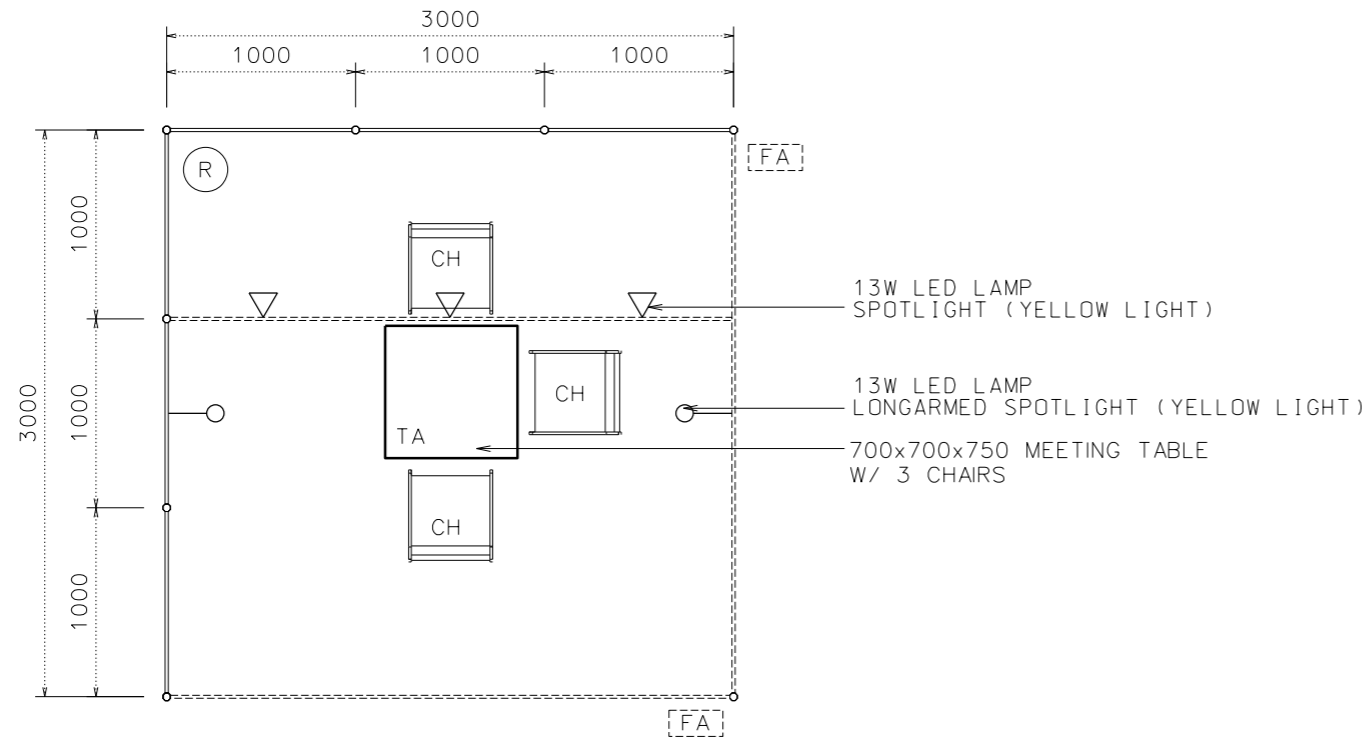

3M x 3M BASIC RIGHT CORNER BOOTH

TOP VIEW

FRONT ELEVATION

PERSPECTIVE

SHELL BOOTH FACILITIES

LEGEND	DESCRIPTION	
TA	MEETING TABLE 700X 700 X750MM (LXWXH)	1
CH	BLACK LEATHER CHAIR	3
FA	COMPAMY FASCIA	2
—○	13W LED LAMP LONGARMED SPOTLIGHT (YELLOW LIGHT)	2
▽	13W LED LAMP SPOTLIGHT (YELLOW LIGHT)	3
	CARPET	9 SQM
=====	CEILING BEAM	3M
R	RUBBISH BIN	1

FILE PATH - I:\a-Booth drawing\0427 Print_packaging\CR INTERNAL USE\Basic\B07BC_3x3_basic_corner.dgn

NOTES UNLESS OTHERWISE SPECIFIED ALL DIMENSIONS ARE IN MM.

.....
.....
.....

.....
.....
.....

REVISION

DATE: 15/02/2023
SCALE: 1 : 40 (A3)
DRAWN BY: ICE
CHECKED BY:

TITLE
3M x 3M
BASIC RIGHT CORNER
BOOTH

PROJECT
HK INT'L
PRINTING & PACKAGING
FAIR 2023
DATE: 19 - 22 APR 2023

SHEET

B07B