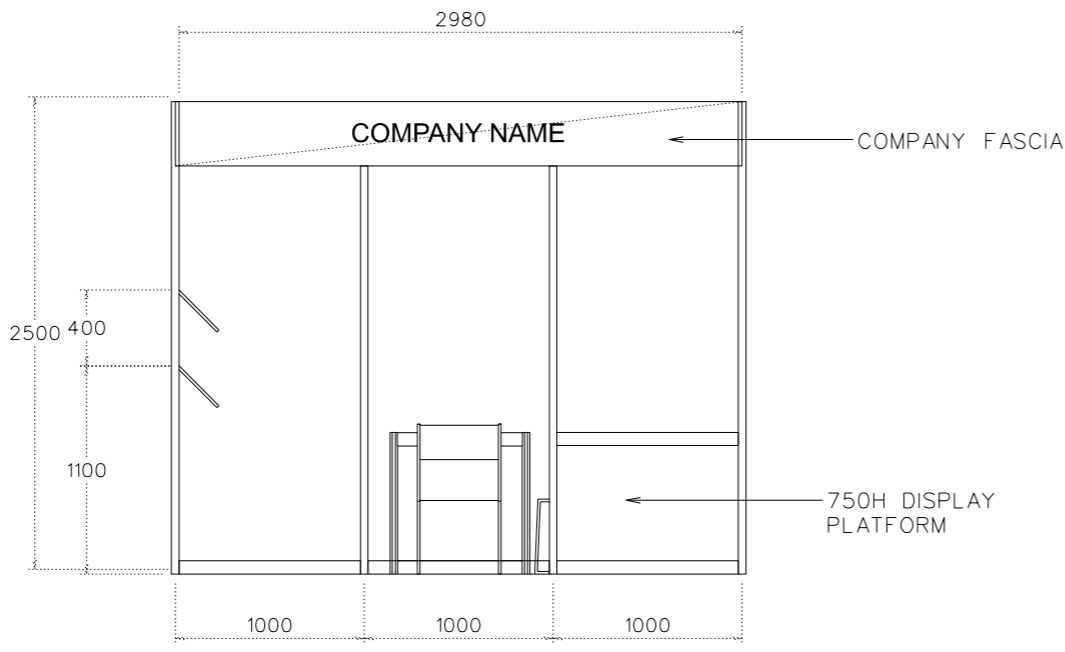

3M x 3M STANDARD BOOTH

TOP VIEW

FRONT ELEVATION

PERSPECTIVE

SHELL BOOTH FACILITIES

LEGEND	DESCRIPTION	QUANTITY
	1000 X 1000 X 750MMH DISPLAY PLATFORM	1
	MEETING TABLE 700X 700 X750MM (LXWXH)	1
	BLACK LEATHER CHAIR	3
	COMPANY FASCIA	1
	13W LED LAMP LONGARMED SPOTLIGHT (YELLOW LIGHT)	2
	13W LED LAMP SPOTLIGHT (YELLOW LIGHT)	3
	CARPET	9 SQM
	CEILING BEAM	3M
	RUBBISH BIN	1
	SLANTING SHELVES	6
	1000L x500D x 750MMH LOCKABLE CABINET	1

FILE PATH - I:\Booth drawing\0427 Print_packaging\CR INTERNAL USE\standard\B08A_3x3_standard.dgn

NOTES UNLESS OTHERWISE SPECIFIED ALL DIMENSIONS ARE IN MM.

.....

.....

.....

REVISION

.....

DATE: 09/12/2021

SCALE: 1 : 40 (A3)

DRAWN BY: ICE

CHECKED BY:

TITLE

3M x 3M STANDARD BOOTH

PROJECT

HK INT'L PRINTING & PACKAGING FAIR 2023

DATE: 19 - 22 APR 2023