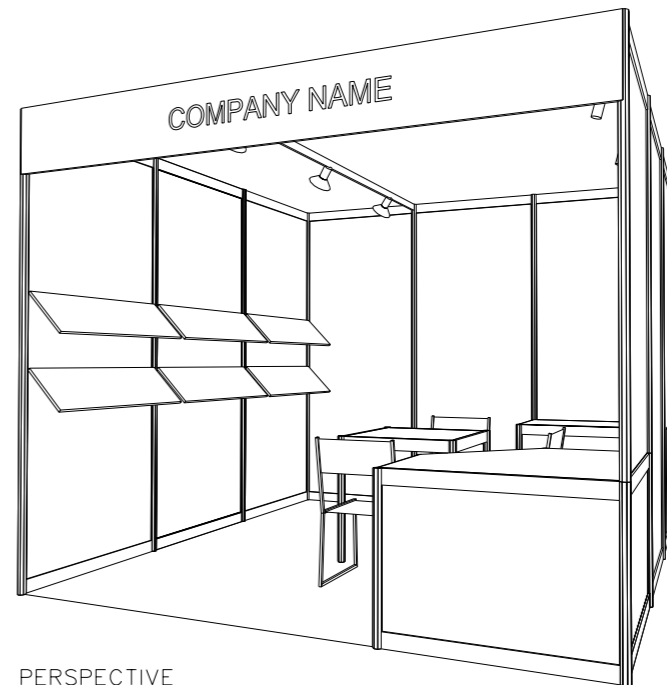

3M x 3M STANDARD BOOTH

TOP VIEW

FRONT ELEVATION

PERSPECTIVE

SHELL BOOTH FACILITIES

LEGEND	DESCRIPTION	QUANTITY
	1000 X 1000 X 750MMH DISPLAY PLATFORM	1
	MEETING TABLE 700X 700 X750MM (LXWXH)	1
	BLACK LEATHER CHAIR	3
	COMPANY FASCIA	1
	13W LED LAMP LONGARMED SPOTLIGHT (YELLOW LIGHT)	2
	13W LED LAMP SPOTLIGHT (YELLOW LIGHT)	3
	CARPET	9 SQM
	CEILING BEAM	3M
	RUBBISH BIN	1
	SLANTING SHELVES	6
	1000L x500D x 750MMH LOCKABLE CABINET	1