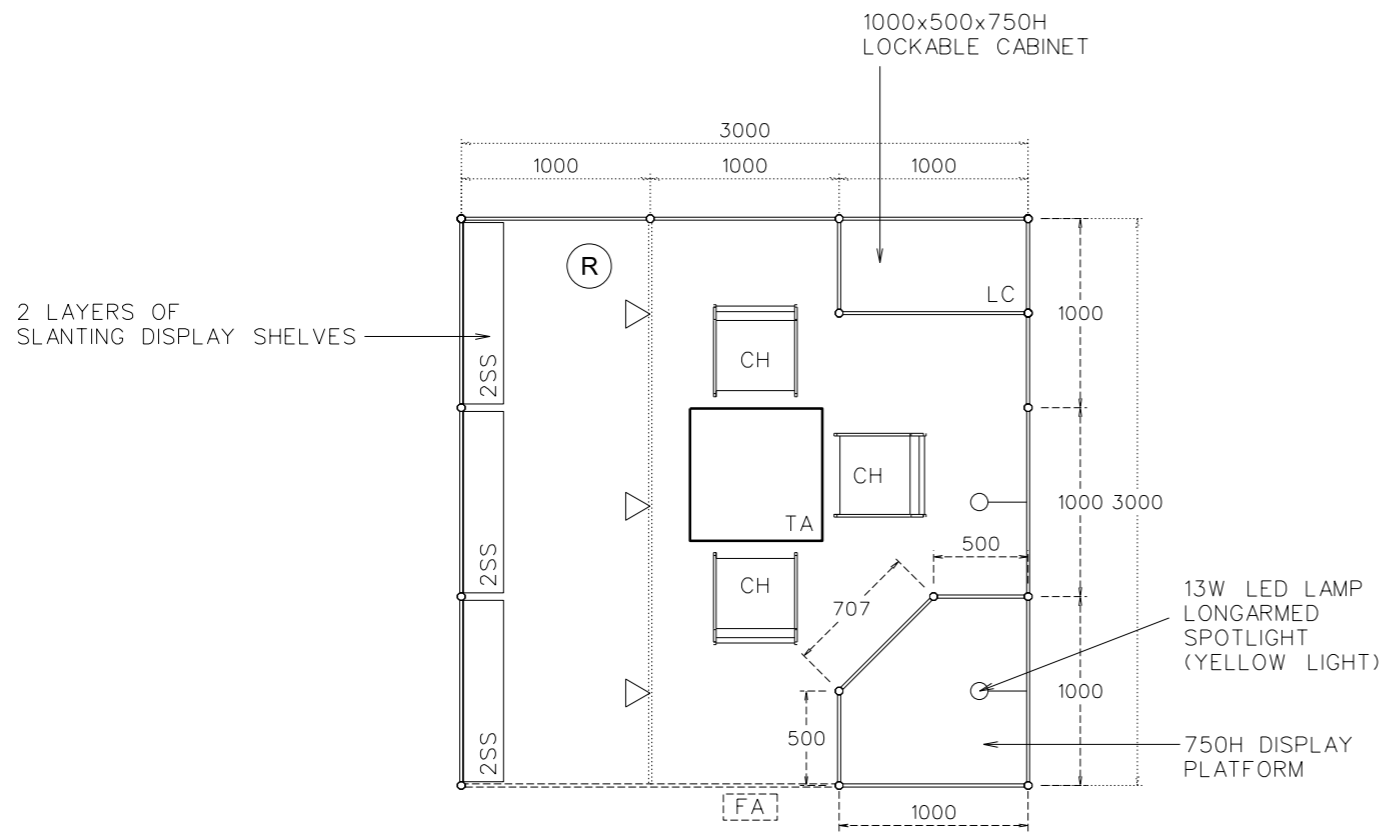

3M x 3M STANDARD BOOTH

TOP VIEW

FRONT ELEVATION

PERSPECTIVE

SHELL BOOTH FACILITIES

LEGEND	DESCRIPTION	QUANTITY
	1000 X 1000 X 750MMH DISPLAY PLATFORM	1
	MEETING TABLE 700X 700 X750MM (LXWXH)	1
	BLACK LEATHER CHAIR	3
	COMPANY FASCIA	1
	13W LED LAMP LONGARMED SPOTLIGHT (YELLOW LIGHT)	2
	13W LED LAMP SPOTLIGHT (YELLOW LIGHT)	3
	CARPET	9 SQM
	CEILING BEAM	3M
	RUBBISH BIN	1
	SLANTING SHELVES	6
	1000L x500D x 750MMH LOCKABLE CABINET	1

FILE PATH - I:\Booth drawing\0427 Print_packaging\CR INTERNAL USE\standard\B08A_3x3_standard.dgn

NOTES UNLESS OTHERWISE SPECIFIED ALL DIMENSIONS ARE IN MM.

.....

.....

.....

REVISION

.....

DATE: 09/12/2021

SCALE: 1 : 40 (A3)

DRAWN BY: ICE

CHECKED BY:

TITLE

3M x 3M STANDARD BOOTH

PROJECT

HK INT'L PRINTING & PACKAGING FAIR 2023

DATE: 19 - 22 APR 2023