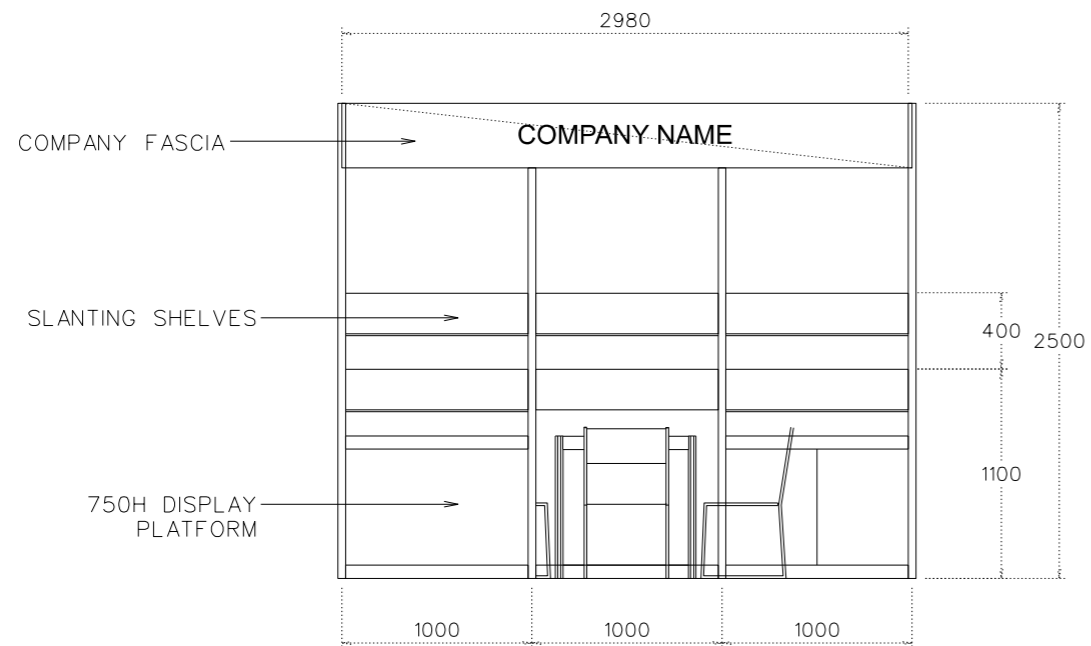

3M x 3M STANDARD LEFT CORNER BOOTH

TOP VIEW

FRONT ELEVATION

PERSPECTIVE

SHELL BOOTH FACILITIES

LEGEND	DESCRIPTION	
	1000 X 1000 X 750MMH DISPLAY PLATFORM	1
	MEETING TABLE 700X 700 X750MM (LXWXH)	1
	BLACK LEATHER CHAIR	3
	COMPAMY FASCIA	2
	13W LED LAMP LONGARMED SPOTLIGHT (YELLOW LIGHT)	2
	13W LED LAMP SPOTLIGHT (YELLOW LIGHT)	3
	CARPET	9 SQM
	CEILING BEAM	3M
	RUBBISH BIN	1
	SLANTING SHELVES	6
	1000L x500D x 750MMH LOCKABLE CABINET	1

FILE PATH - I:\o-Booth drawing\0427 Print_packaging\CR INTERNAL USE\standard\B08BC...3x3_standard_corner.dgn

NOTES UNLESS OTHERWISE SPECIFIED ALL DIMENSIONS ARE IN MM.

.....
.....
.....

.....
.....
.....

REVISION

DATE:	09/12/2021
SCALE:	1 : 40 (A3)
DRAWN BY:	ICE
CHECKED BY:

TITLE

3M x 3M
STANDARD
LEFT CORNER BOOTH

PROJECT

HK INT'L
PRINTING & PACKAGING
FAIR 2023

DATE: 19 - 22 APR 2023

SHEET