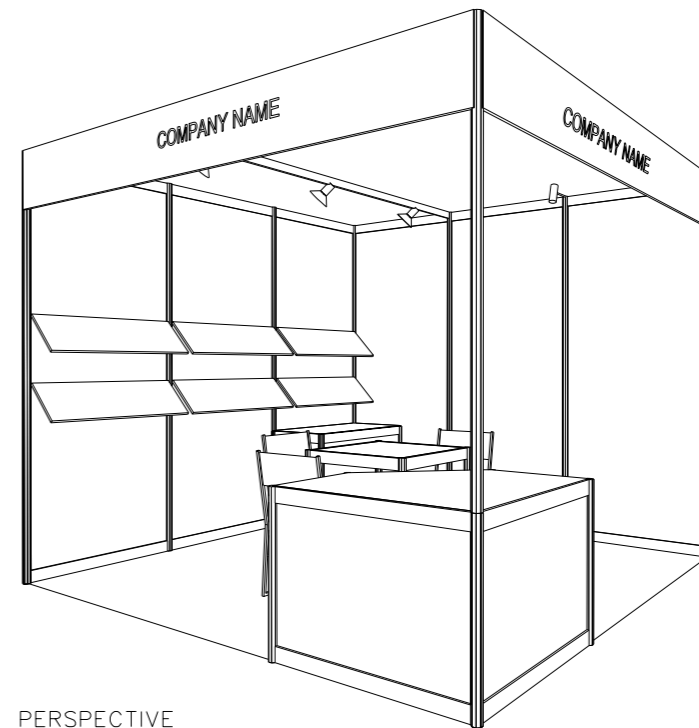

3M x 3M STANDARD LEFT CORNER BOOTH

TOP VIEW

FRONT ELEVATION

PERSPECTIVE

SHELL BOOTH FACILITIES

LEGEND	DESCRIPTION	
	1000 X 1000 X 750MMH DISPLAY PLATFORM	1
	MEETING TABLE 700X 700 X750MM (LXWXH)	1
	BLACK LEATHER CHAIR	3
	COMPAMY FASCIA	2
	13W LED LAMP LONGARMED SPOTLIGHT (YELLOW LIGHT)	2
	13W LED LAMP SPOTLIGHT (YELLOW LIGHT)	3
	CARPET	9 SQM
	CEILING BEAM	3M
	RUBBISH BIN	1
	SLANTING SHELVES	6
	1000L x500D x 750MMH LOCKABLE CABINET	1

FILE PATH - I:\o-Booth drawing\0427 Print_packaging\CR INTERNAL USE\standard\B08BC...3x3_standard_corner.dgn

NOTES UNLESS OTHERWISE SPECIFIED ALL DIMENSIONS ARE IN MM.

.....
.....
.....

.....
.....
.....

REVISION

DATE:	09/12/2021
SCALE:	1 : 40 (A3)
DRAWN BY:	ICE
CHECKED BY:

TITLE

3M x 3M
STANDARD
LEFT CORNER BOOTH

PROJECT

HK INT'L
PRINTING & PACKAGING
FAIR 2023

DATE: 19 - 22 APR 2023

SHEET