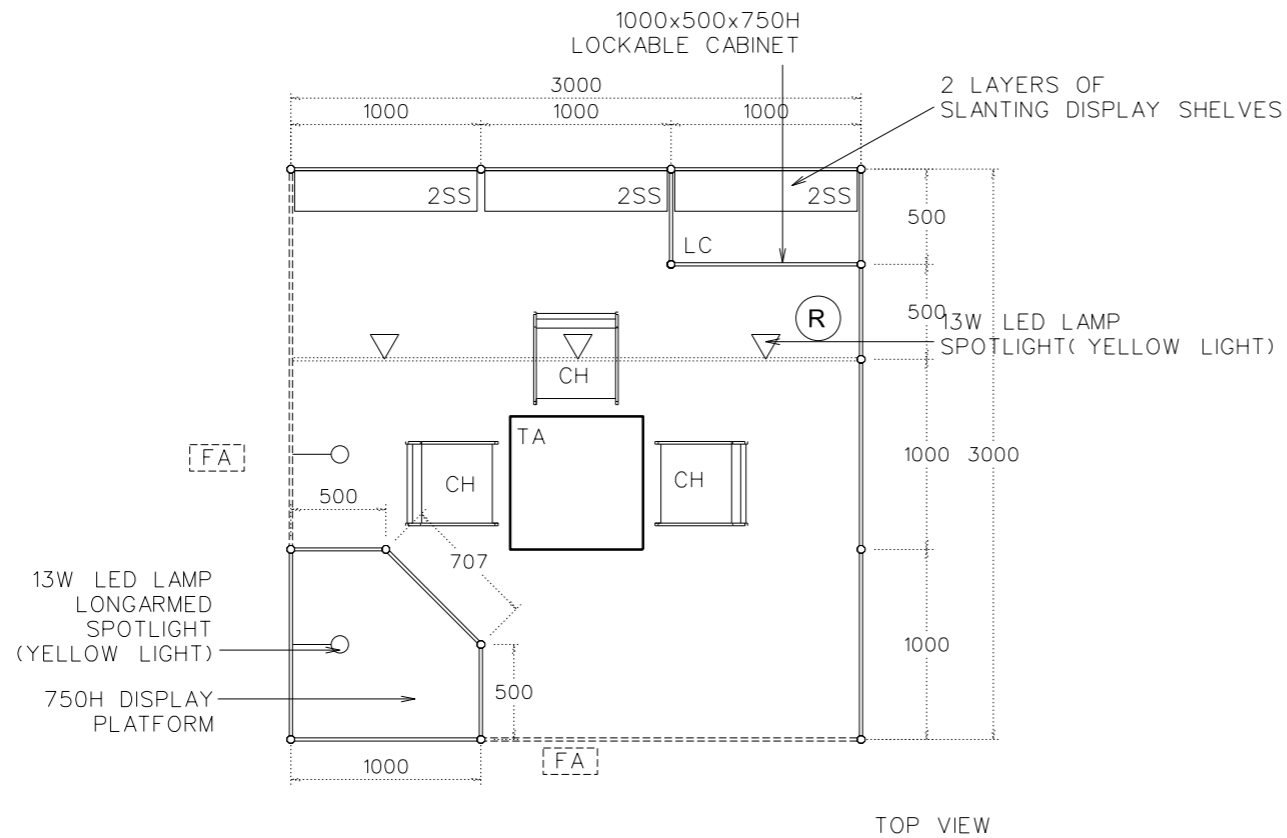

3M x 3M STANDARD LEFT CORNER BOOTH

TOP VIEW

FRONT ELEVATION

PERSPECTIVE

SHELL BOOTH FACILITIES

LEGEND	DESCRIPTION	
	1000 X 1000 X 750MMH DISPLAY PLATFORM	1
	MEETING TABLE 700X 700 X750MM (LXWXH)	1
	BLACK LEATHER CHAIR	3
	COMPAMY FASCIA	2
	13W LED LAMP LONGARMED SPOTLIGHT (YELLOW LIGHT)	2
	13W LED LAMP SPOTLIGHT (YELLOW LIGHT)	3
	CARPET	9 SQM
	CEILING BEAM	3M
	RUBBISH BIN	1
	SLANTING SHELVES	6
	1000L x500D x 750MMH LOCKABLE CABINET	1

FILE PATH - I:\o-Booth drawing\0427 Print_packaging\CR INTERNAL USE\standard\B08BC...3x3_standard_corner.dgn

NOTES UNLESS OTHERWISE SPECIFIED ALL DIMENSIONS ARE IN MM.

.....
.....
.....

.....
.....
.....

REVISION

DATE:	09/12/2021
SCALE:	1 : 40 (A3)
DRAWN BY:	ICE
CHECKED BY:

TITLE

3M x 3M
STANDARD
LEFT CORNER BOOTH

PROJECT

HK INT'L
PRINTING & PACKAGING
FAIR 2023

DATE: 19 - 22 APR 2023

SHEET