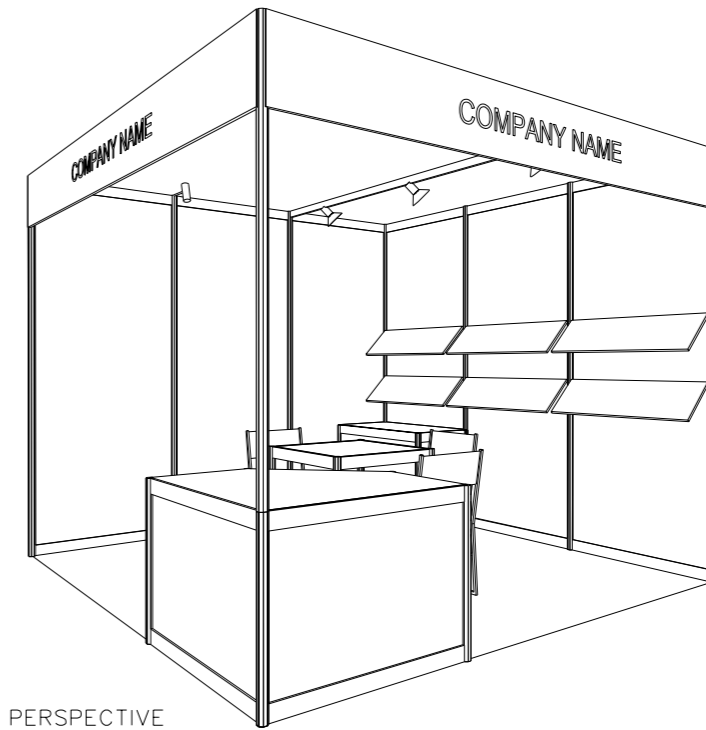

3M x 3M STANDARD RIGHT CORNER BOOTH

TOP VIEW

FRONT ELEVATION

PERSPECTIVE

SHELL BOOTH FACILITIES

LEGEND	DESCRIPTION	
	1000 X 1000 x 750MMH DISPLAY PLATFORM	1
	MEETING TABLE 700X 700 X750MM (LXWXH)	1
	BLACK LEATHER CHAIR	3
	COMPAMY FASCIA	2
	13W LED LAMP LONGARMED SPOTLIGHT (YELLOW LIGHT)	2
	13W LED LAMP SPOTLIGHT (YELLOW LIGHT)	3
	CARPET	9 SQM
	CEILING BEAM	3M
	RUBBISH BIN	1
	SLANTING SHELVES	6
	1000L x500D x 750MMH LOCKABLE CABINET	1

FILE PATH - I:\Booth drawing\0427 Print_packaging\CR INTERNAL USE\standard\B08BC_3x3_standard_corner.dgn

NOTES UNLESS OTHERWISE SPECIFIED ALL DIMENSIONS ARE IN MM.

.....

.....

REVISION

DATE:	09/12/2021
SCALE:	1 : 40 (A3)
DRAWN BY:	ICE
CHECKED BY:

TITLE

3M x 3M
 STANDARD
 RIGHT CORNER BOOTH

PROJECT

HK INT'L
 PRINTING & PACKAGING
 FAIR 2023

DATE: 19 - 22 APR 2023

SHEET

B08B