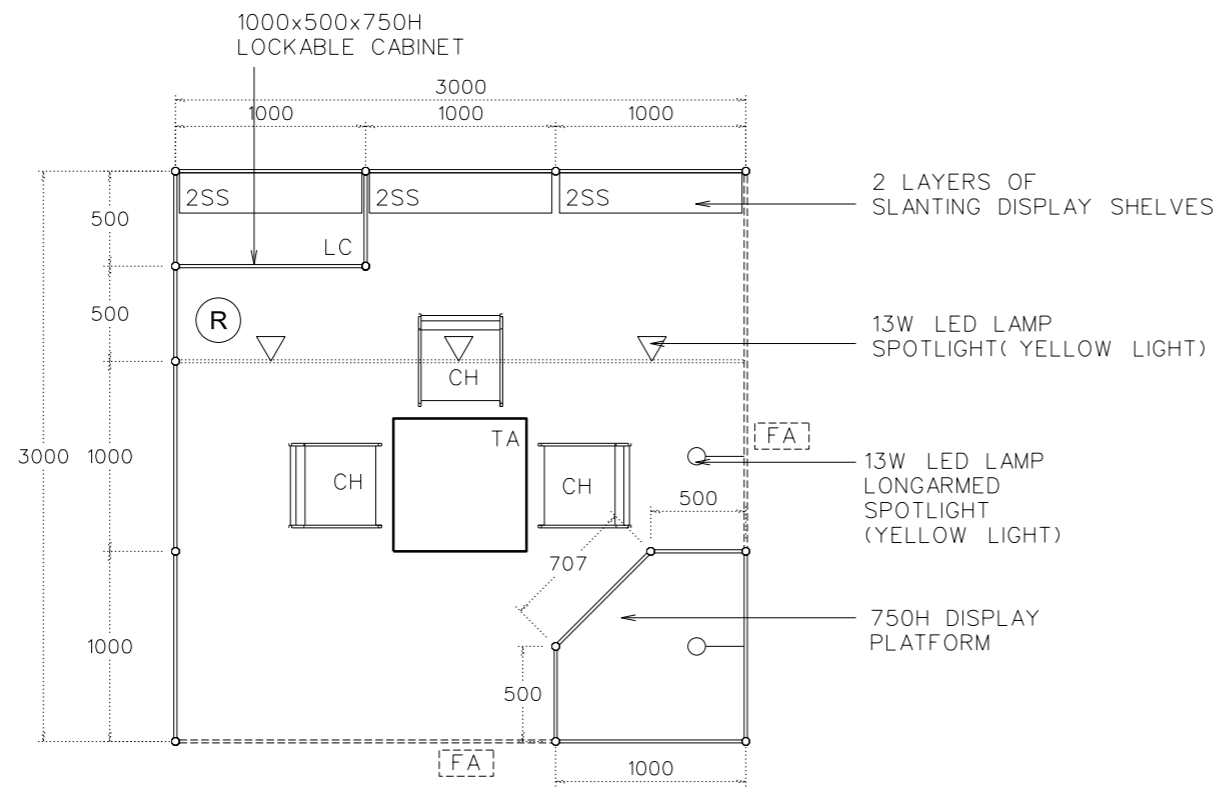

3M x 3M STANDARD RIGHT CORNER BOOTH

TOP VIEW

FRONT ELEVATION

PERSPECTIVE

SHELL BOOTH FACILITIES

LEGEND	DESCRIPTION	
	1000 X 1000 x 750MMH DISPLAY PLATFORM	1
	MEETING TABLE 700X 700 X750MM (LXWXH)	1
	BLACK LEATHER CHAIR	3
	COMPAMY FASCIA	2
	13W LED LAMP LONGARMED SPOTLIGHT (YELLOW LIGHT)	2
	13W LED LAMP SPOTLIGHT (YELLOW LIGHT)	3
	CARPET	9 SQM
	CEILING BEAM	3M
	RUBBISH BIN	1
	SLANTING SHELVES	6
	1000L x500D x 750MMH LOCKABLE CABINET	1

FILE PATH - I:\Booth drawing\0427 Print_packaging\CR INTERNAL USE\standard\B08BC_3x3_standard_corner.dgn

NOTES UNLESS OTHERWISE SPECIFIED ALL DIMENSIONS ARE IN MM.

.....

.....

REVISION

DATE:	09/12/2021
SCALE:	1 : 40 (A3)
DRAWN BY:	ICE
CHECKED BY:

TITLE

3M x 3M
 STANDARD
 RIGHT CORNER BOOTH

PROJECT

HK INT'L
 PRINTING & PACKAGING
 FAIR 2023

DATE: 19 - 22 APR 2023

SHEET

B08B