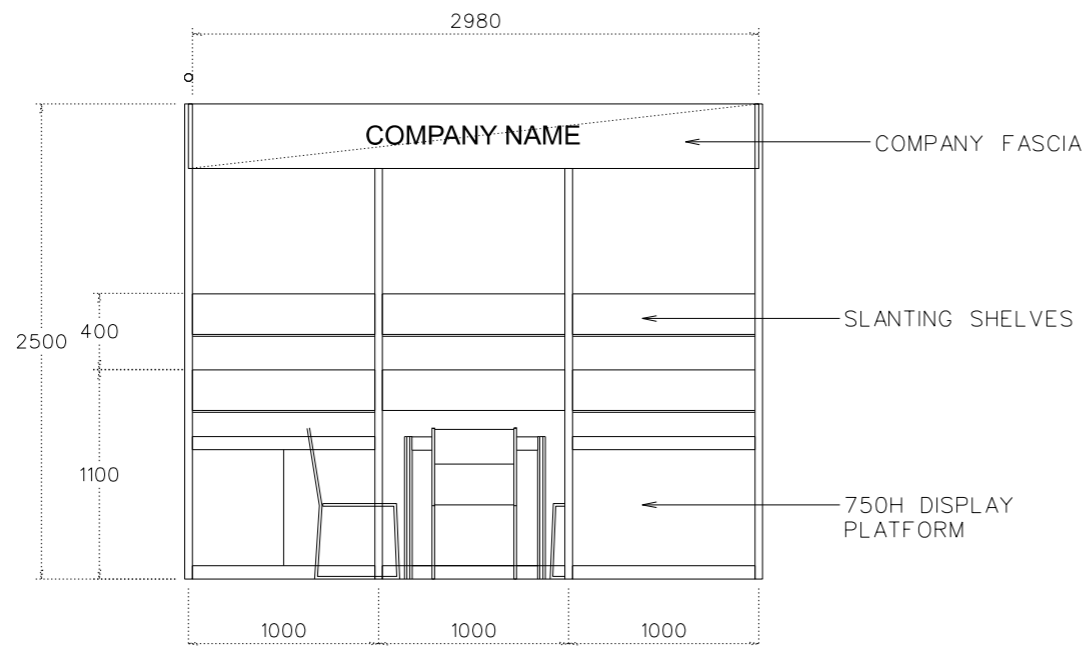

3M x 3M STANDARD RIGHT CORNER BOOTH

TOP VIEW

FRONT ELEVATION

PERSPECTIVE

SHELL BOOTH FACILITIES

LEGEND	DESCRIPTION	
	1000 X 1000 x 750MMH DISPLAY PLATFORM	1
	MEETING TABLE 700X 700 X750MM (LXWXH)	1
	BLACK LEATHER CHAIR	3
	COMPAMY FASCIA	2
	13W LED LAMP LONGARMED SPOTLIGHT (YELLOW LIGHT)	2
	13W LED LAMP SPOTLIGHT (YELLOW LIGHT)	3
	CARPET	9 SQM
	CEILING BEAM	3M
	RUBBISH BIN	1
	SLANTING SHELVES	6
	1000L x500D x 750MMH LOCKABLE CABINET	1

FILE PATH - I:\Booth drawing\0427 Print_packaging\CR INTERNAL USE\standard\B08BC_3x3_standard_corner.dgn

NOTES UNLESS OTHERWISE SPECIFIED ALL DIMENSIONS ARE IN MM.

.....

.....

REVISION

DATE:	09/12/2021
SCALE:	1 : 40 (A3)
DRAWN BY:	ICE
CHECKED BY:

TITLE

3M x 3M
 STANDARD
 RIGHT CORNER BOOTH

PROJECT

HK INT'L
 PRINTING & PACKAGING
 FAIR 2023

DATE: 19 - 22 APR 2023

SHEET

B08B